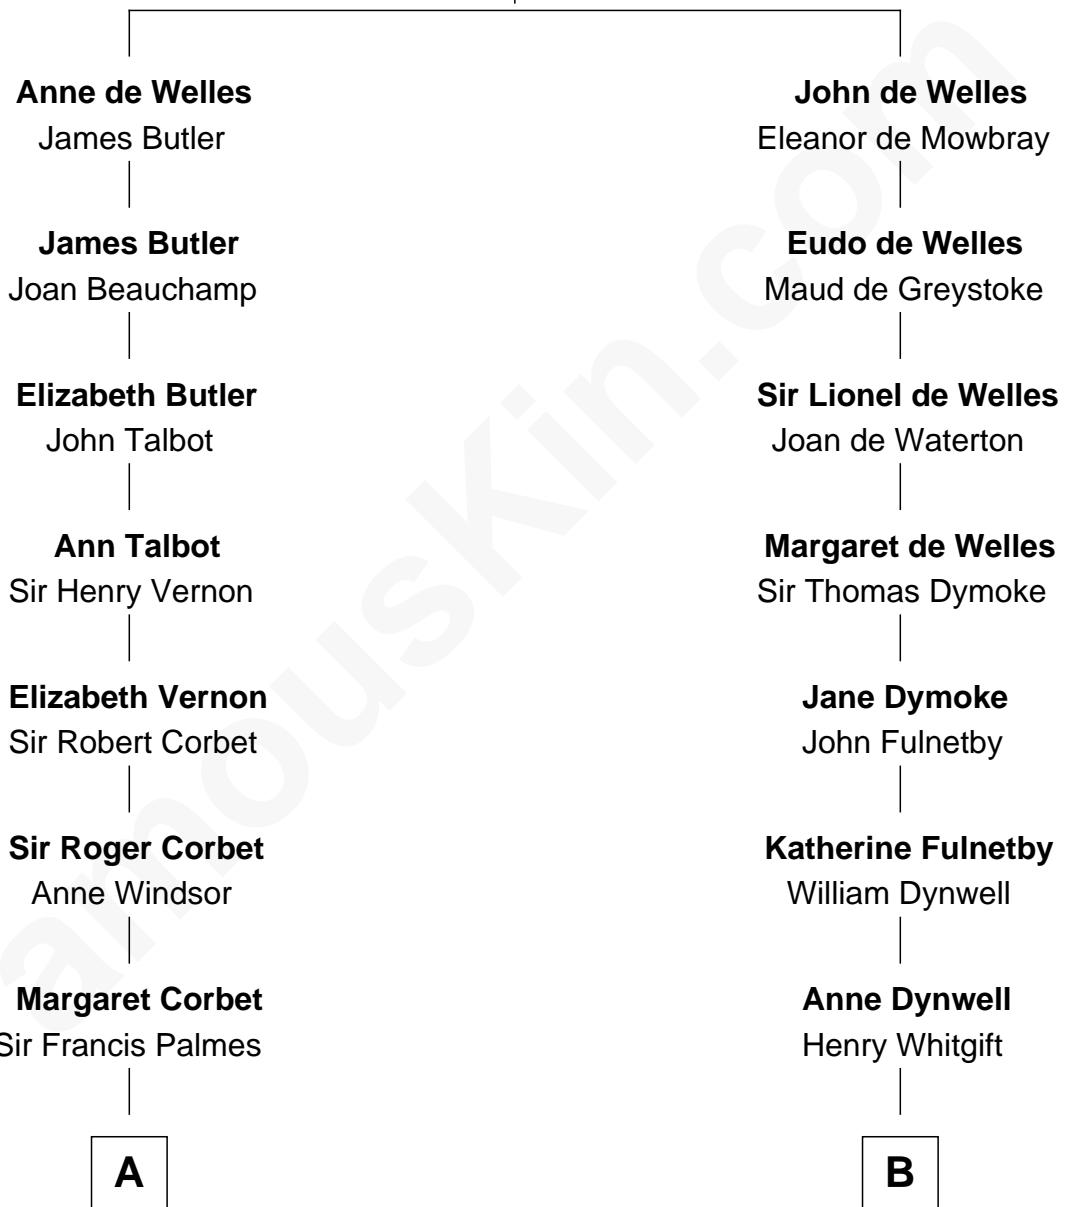

FamousKin.com
Relationship Chart of
James Russell Lowell
American "Fireside" Poet

15th cousin 4 times removed of

Alan Shepard
Mercury and Apollo Astronaut

John de Welles
 Maud de Roos

C

Annie Elizabeth Bartlett
Frederick Johnson Shepard

Alan Bartlett Shepard
Pauline Renza Emerson

Alan Shepard
Mercury and Apollo Astronaut

FamousKin.com