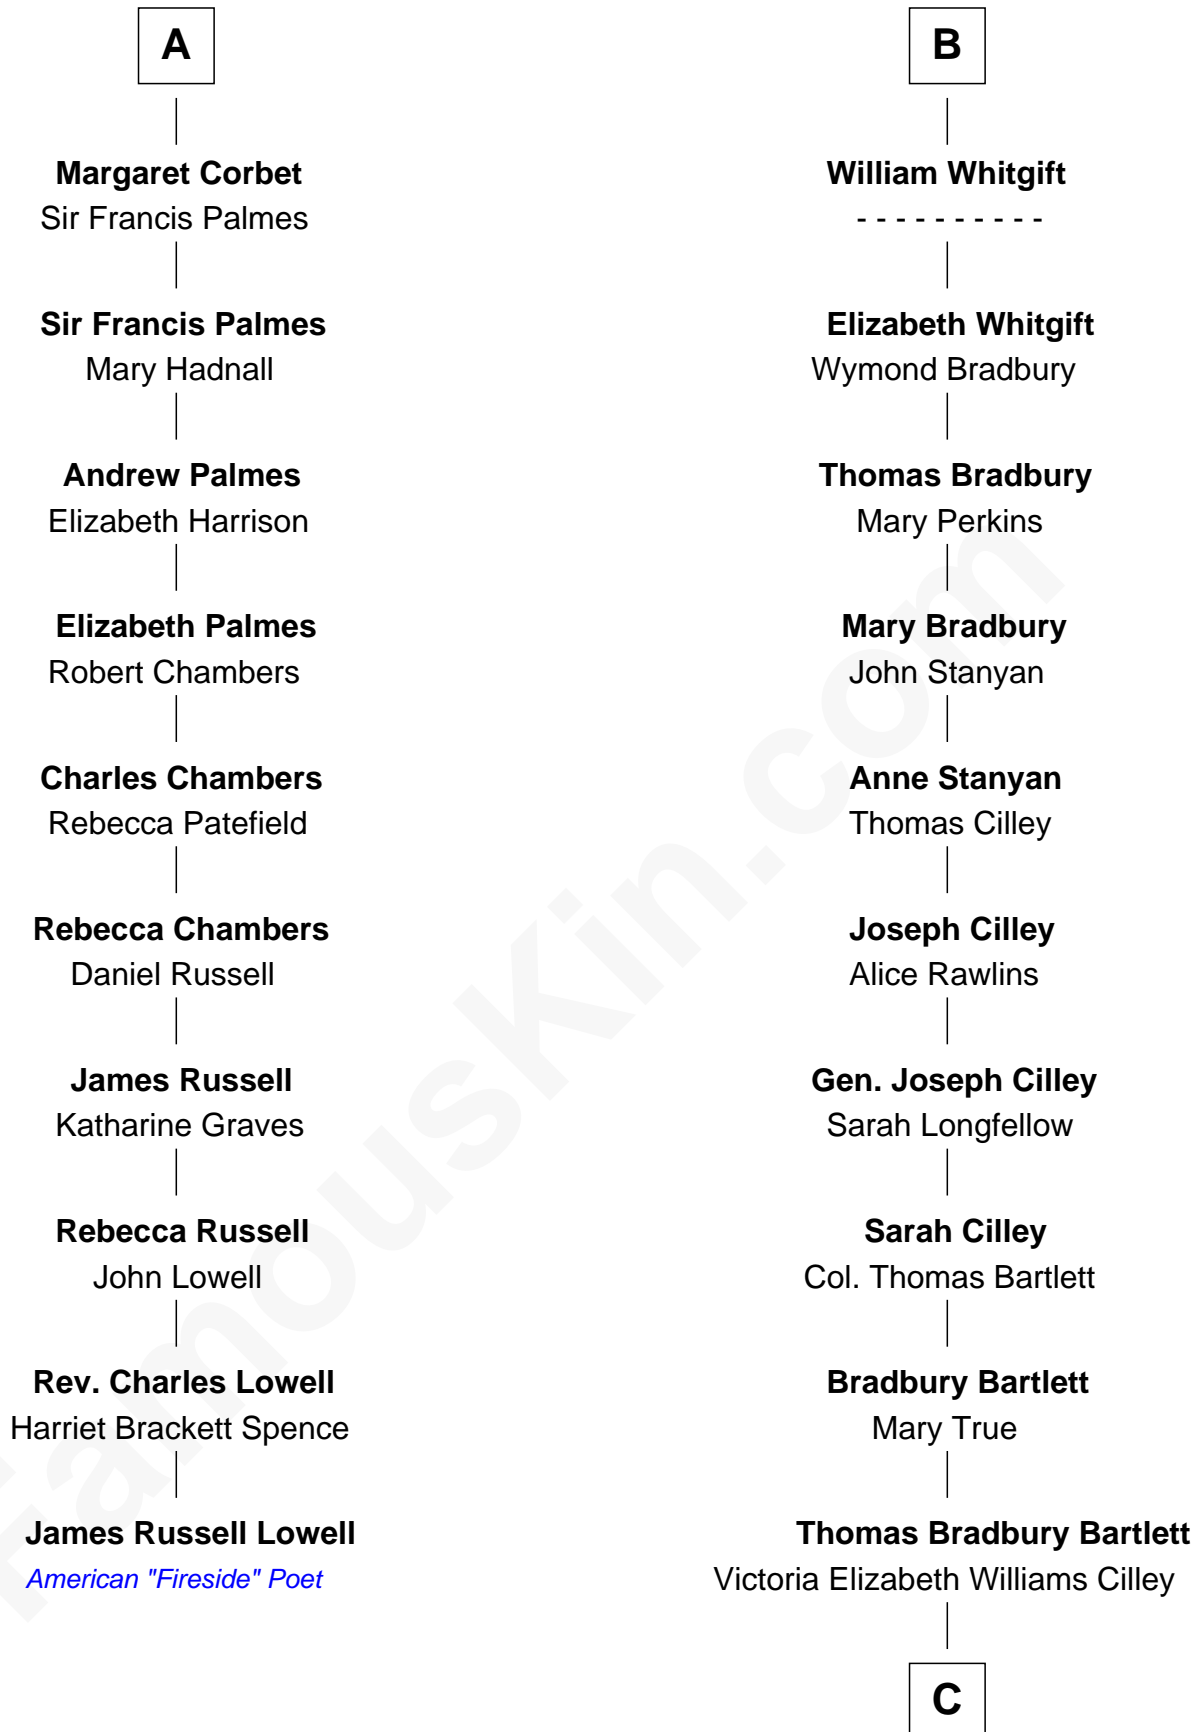

FamousKin.com

Relationship Chart of

James Russell Lowell

American "Fireside" Poet

16th cousin 3 times removed of

Alan Shepard
Mercury and Apollo Astronaut

C

Annie Elizabeth Bartlett
Frederick Johnson Shepard

Alan Bartlett Shepard
Pauline Renza Emerson

Alan Shepard
Mercury and Apollo Astronaut

FamousKin.com