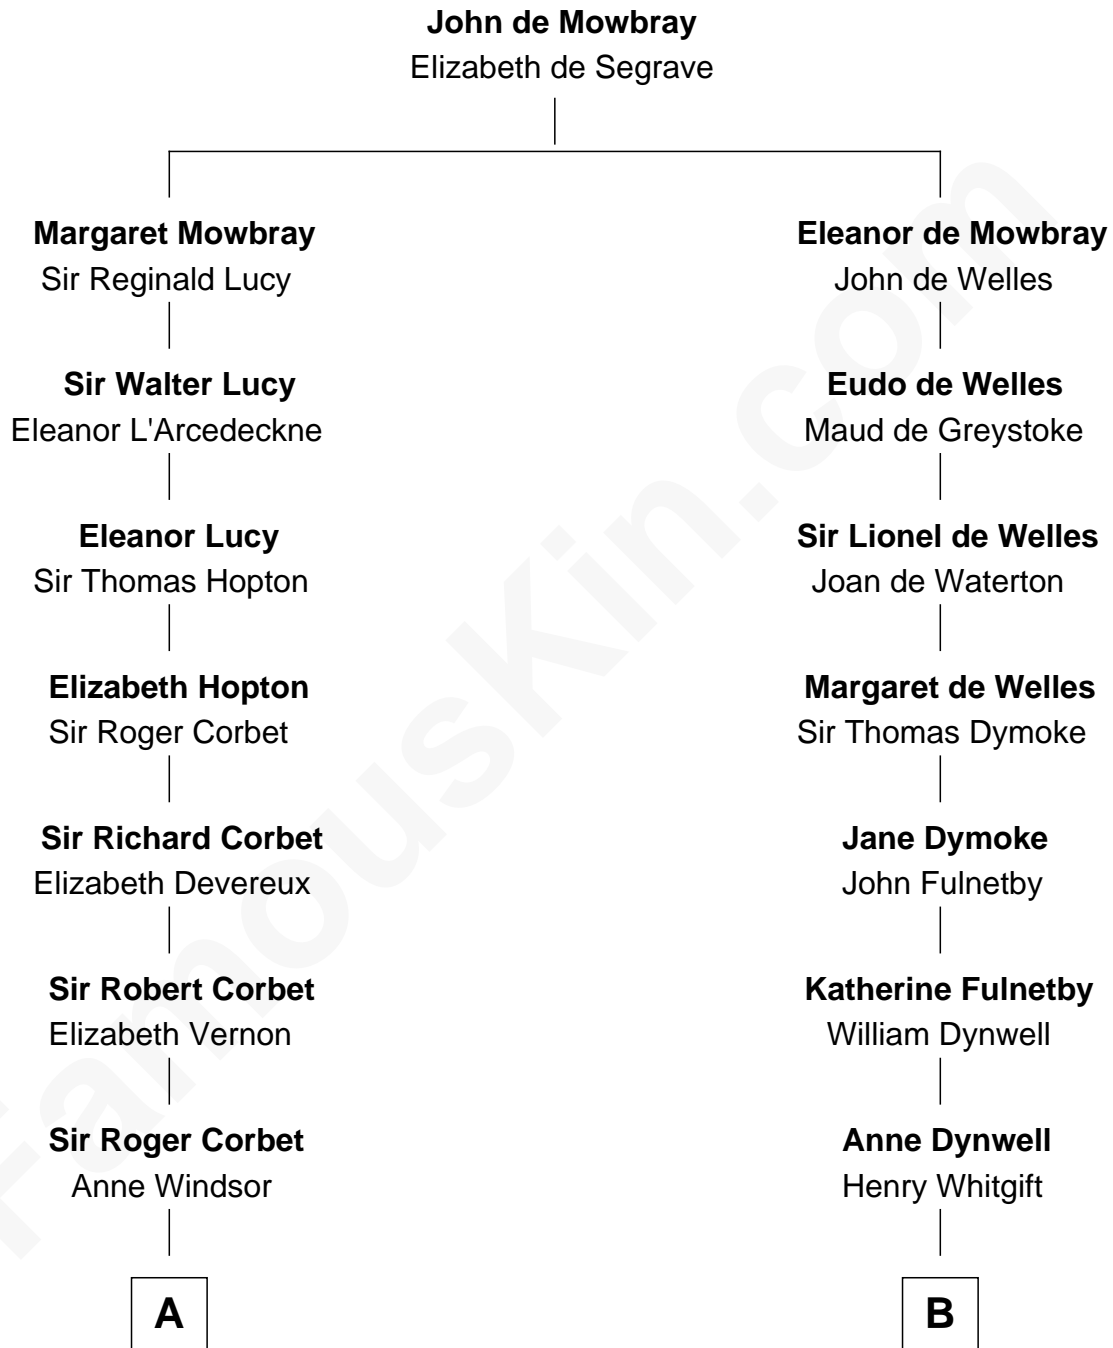

FamousKin.com

Relationship Chart of

James Russell Lowell

American "Fireside" Poet

16th cousin 3 times removed of

Alan Shepard
Mercury and Apollo Astronaut

C

Annie Elizabeth Bartlett
Frederick Johnson Shepard

Alan Bartlett Shepard
Pauline Renza Emerson

Alan Shepard
Mercury and Apollo Astronaut

FamousKin.com