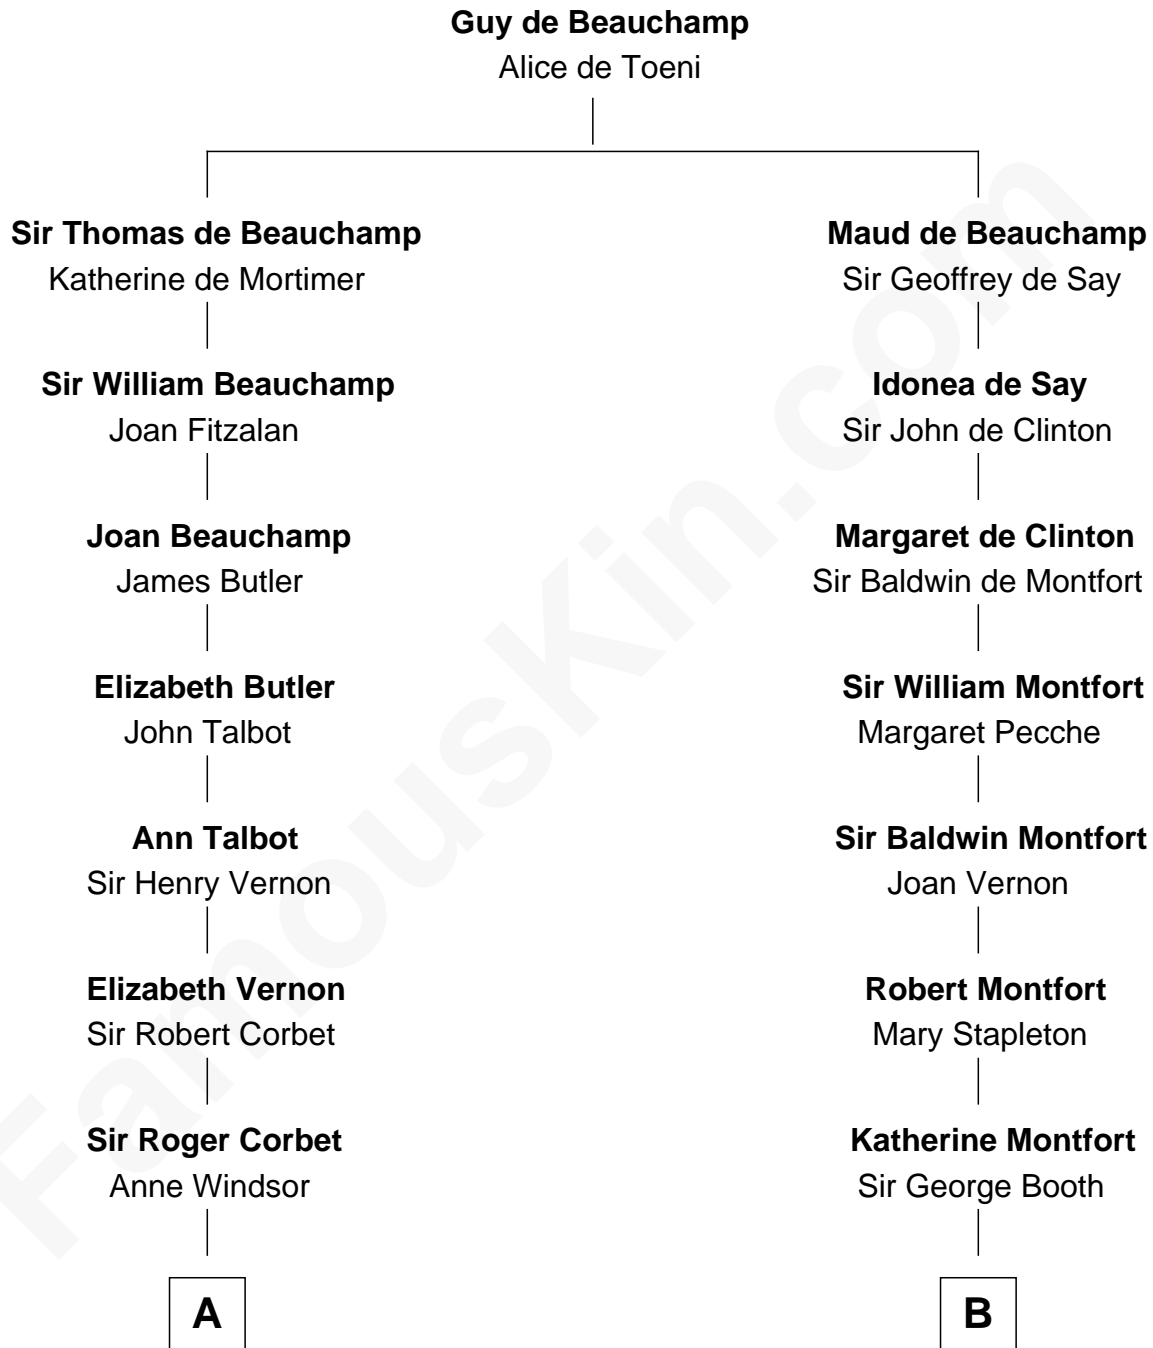

**FamousKin.com**  
**Relationship Chart of**  
**James Russell Lowell**  
*American "Fireside" Poet*

16th cousin 5 times removed of

**Christian Herter**  
*59th Governor of Massachusetts*

**C**

|  
**Sarah Fiske**  
Erastus Miles

|  
**Archibald Miles**  
Mary Treese

|  
**Mary Miles**  
Christian Herter

|  
**Albert Herter**  
Adele McGinnis

|  
**Christian Herter**  
*59th Governor of Massachusetts*