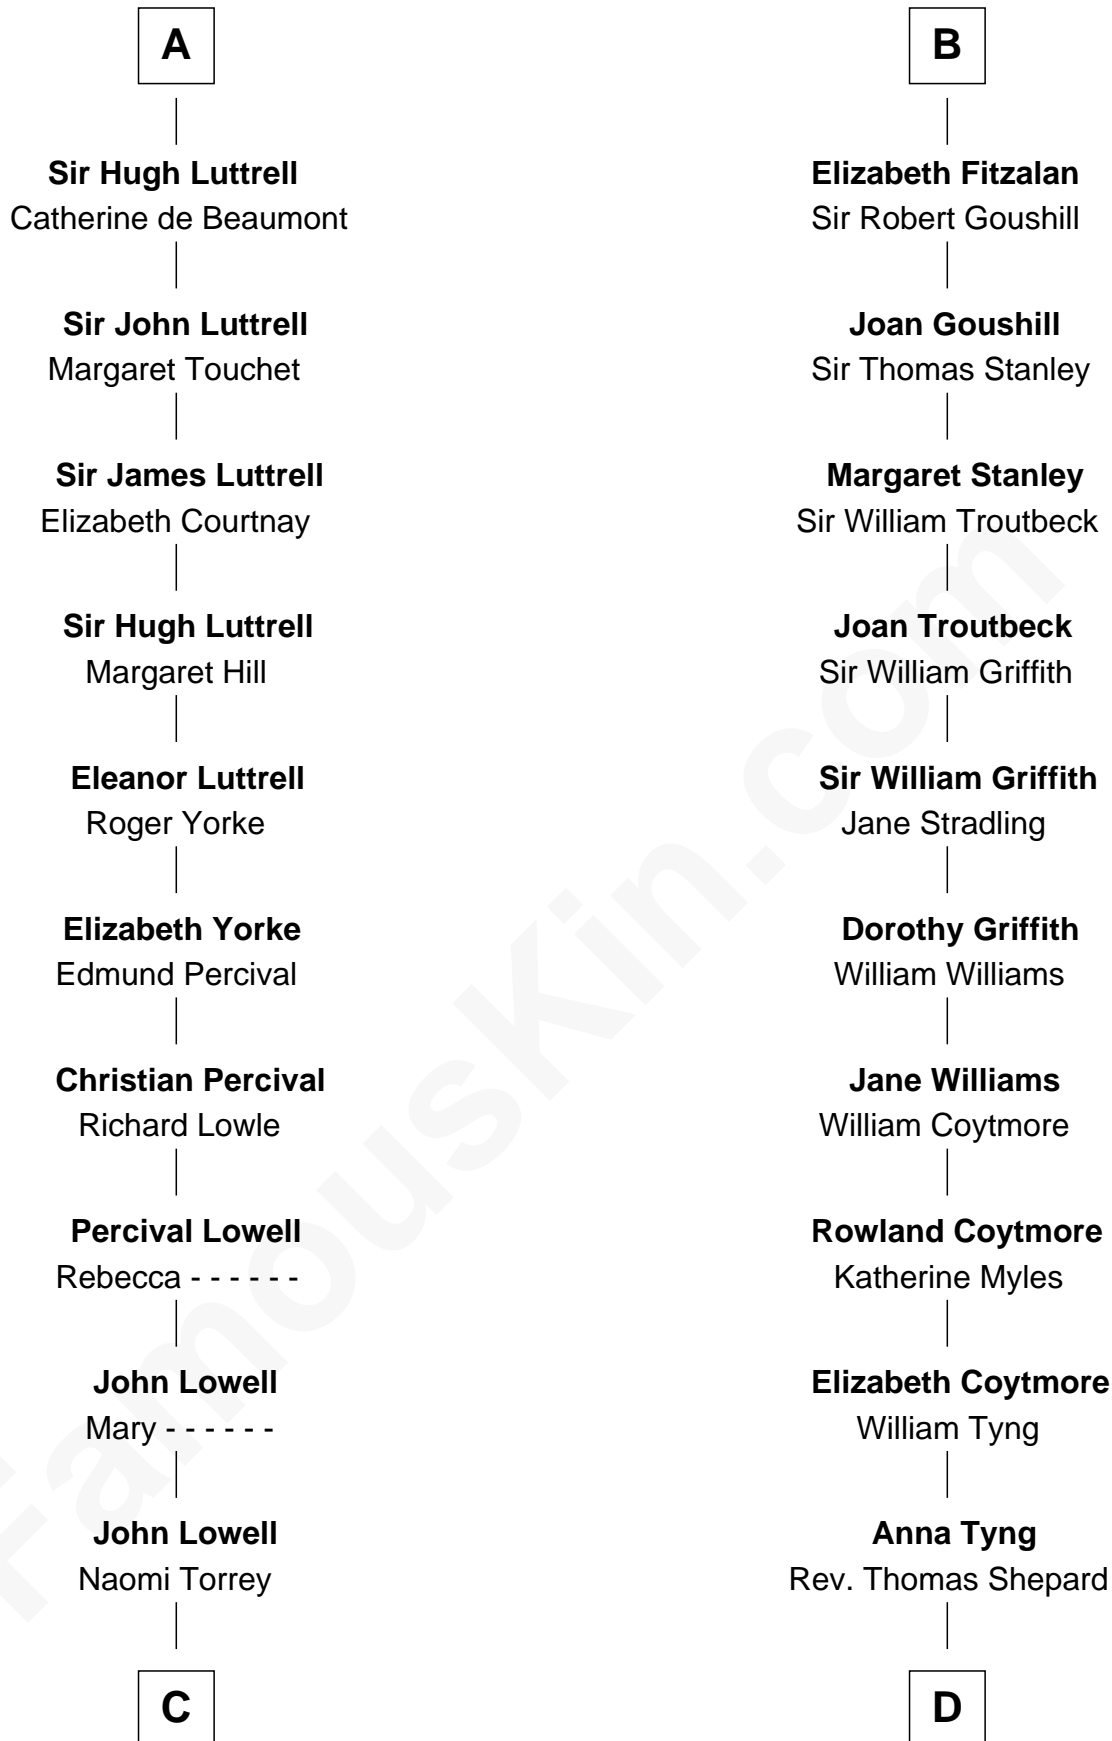

FamousKin.com Relationship Chart of

James Russell Lowell

American "Fireside" Poet

21st cousin of

John Quincy Adams

6th U.S. President

Humphrey IV de Bohun

Margaret of Scotland