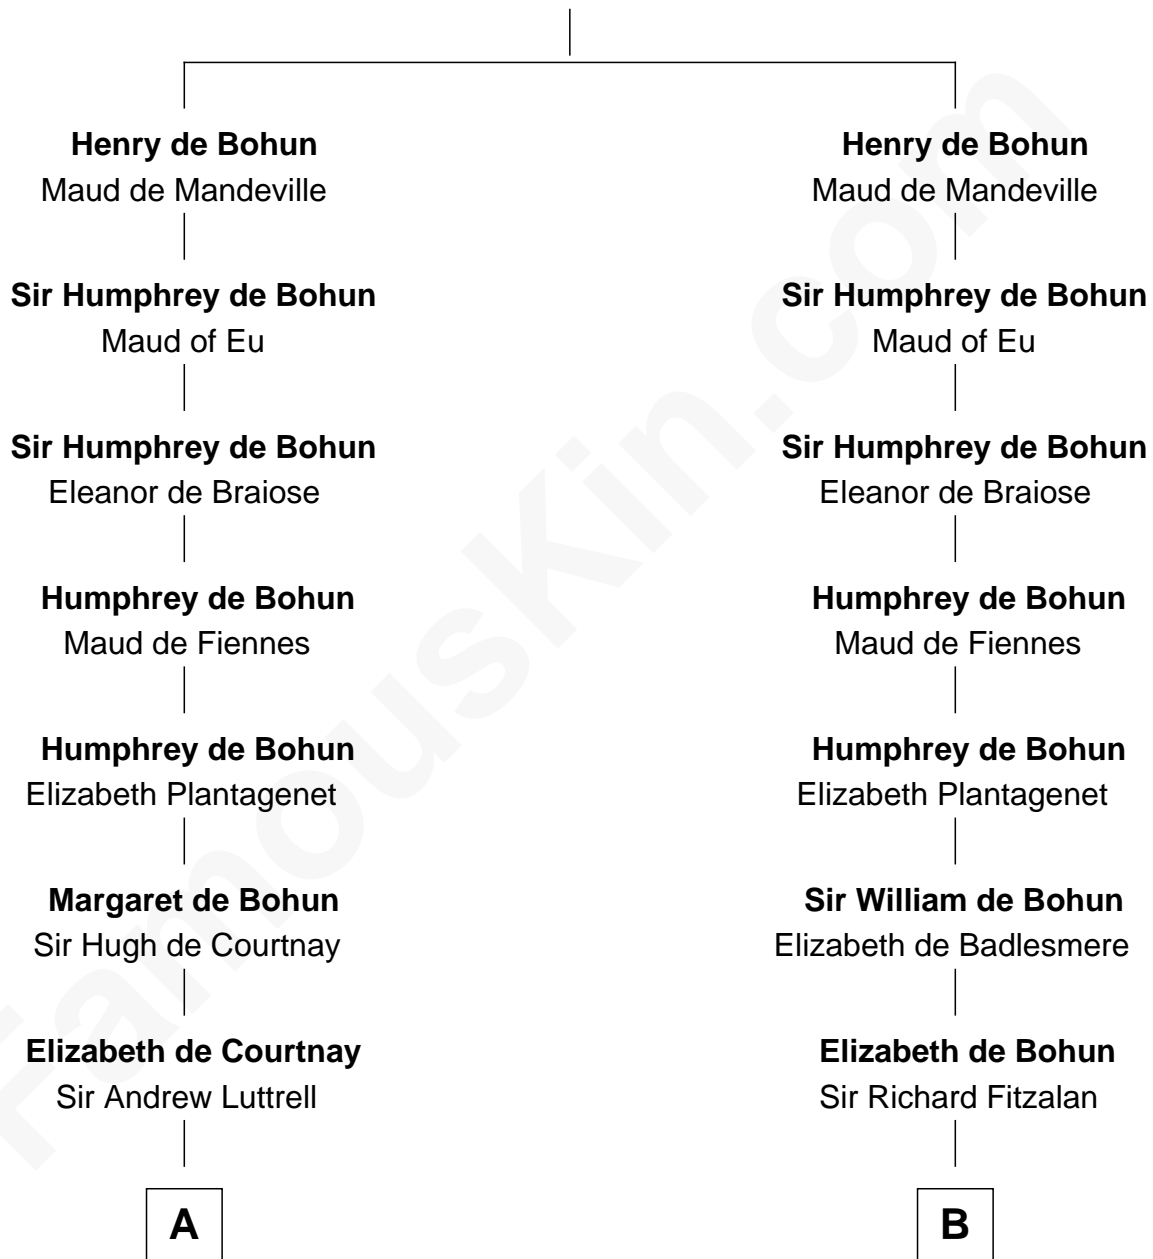

FamousKin.com Relationship Chart of

James Russell Lowell

American "Fireside" Poet

21st cousin of

John Quincy Adams

6th U.S. President

Humphrey IV de Bohun

Margaret of Scotland

C

Ebenezer Lowell
Elizabeth Shailer

Rev. John Lowell
Sarah Champney

John Lowell
Rebecca Russell

Rev. Charles Lowell
Harriet Brackett Spence

James Russell Lowell
American "Fireside" Poet

D

Anna Shepard
Daniel Quincy