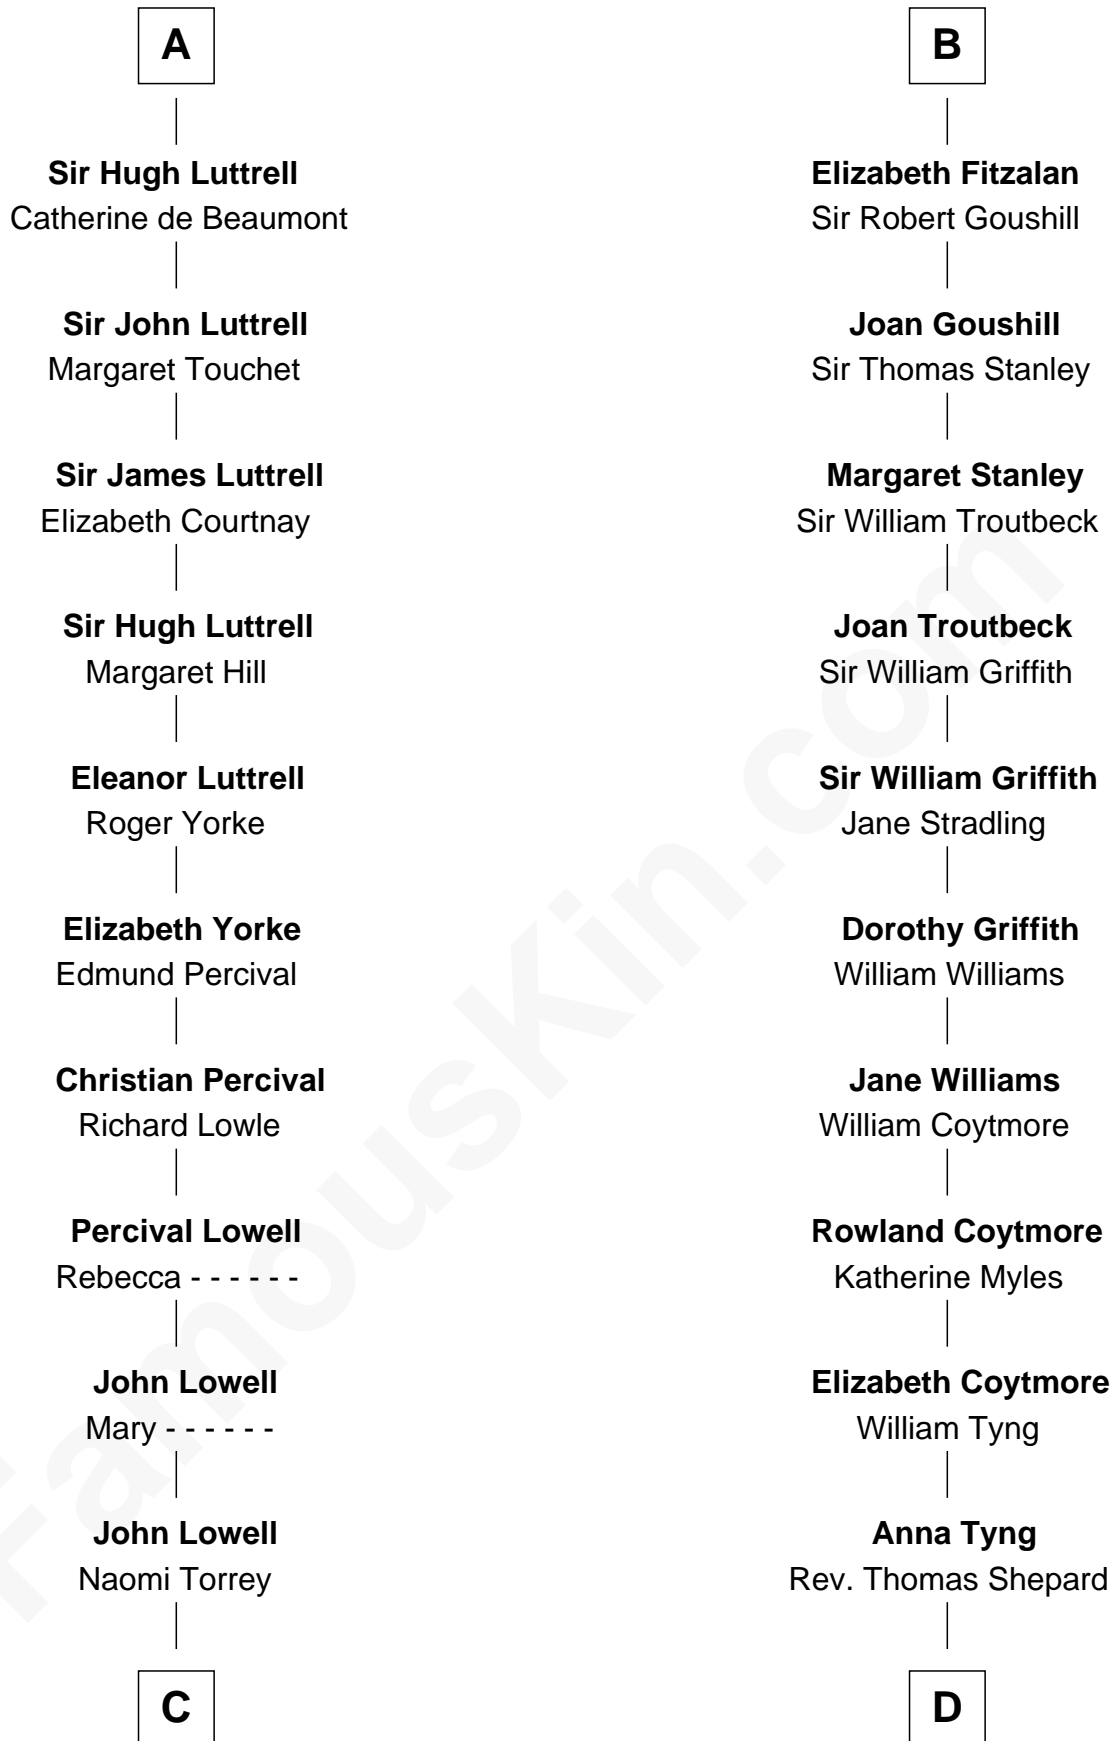

# FamousKin.com Relationship Chart of

**James Russell Lowell**

*American "Fireside" Poet*

21st cousin of

**John Quincy Adams**

*6th U.S. President*

**Henri de Eu**  
Maud de Warenne

**C**