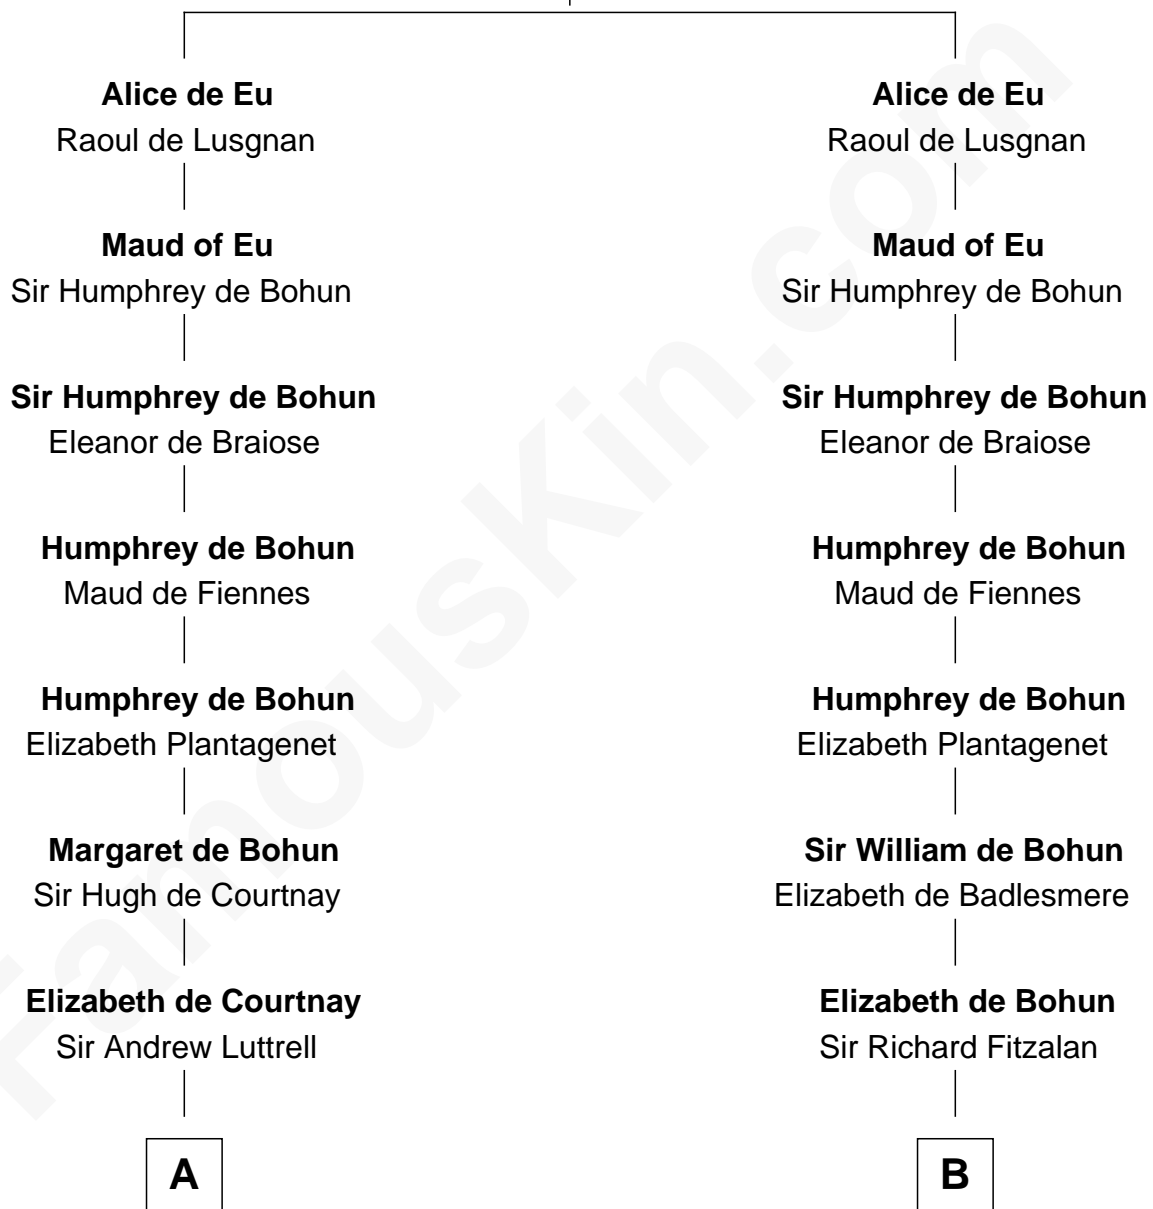

# FamousKin.com Relationship Chart of

**James Russell Lowell**

*American "Fireside" Poet*

21st cousin of

**John Quincy Adams**

*6th U.S. President*

**Henri de Eu**  
Maud de Warenne

**C**