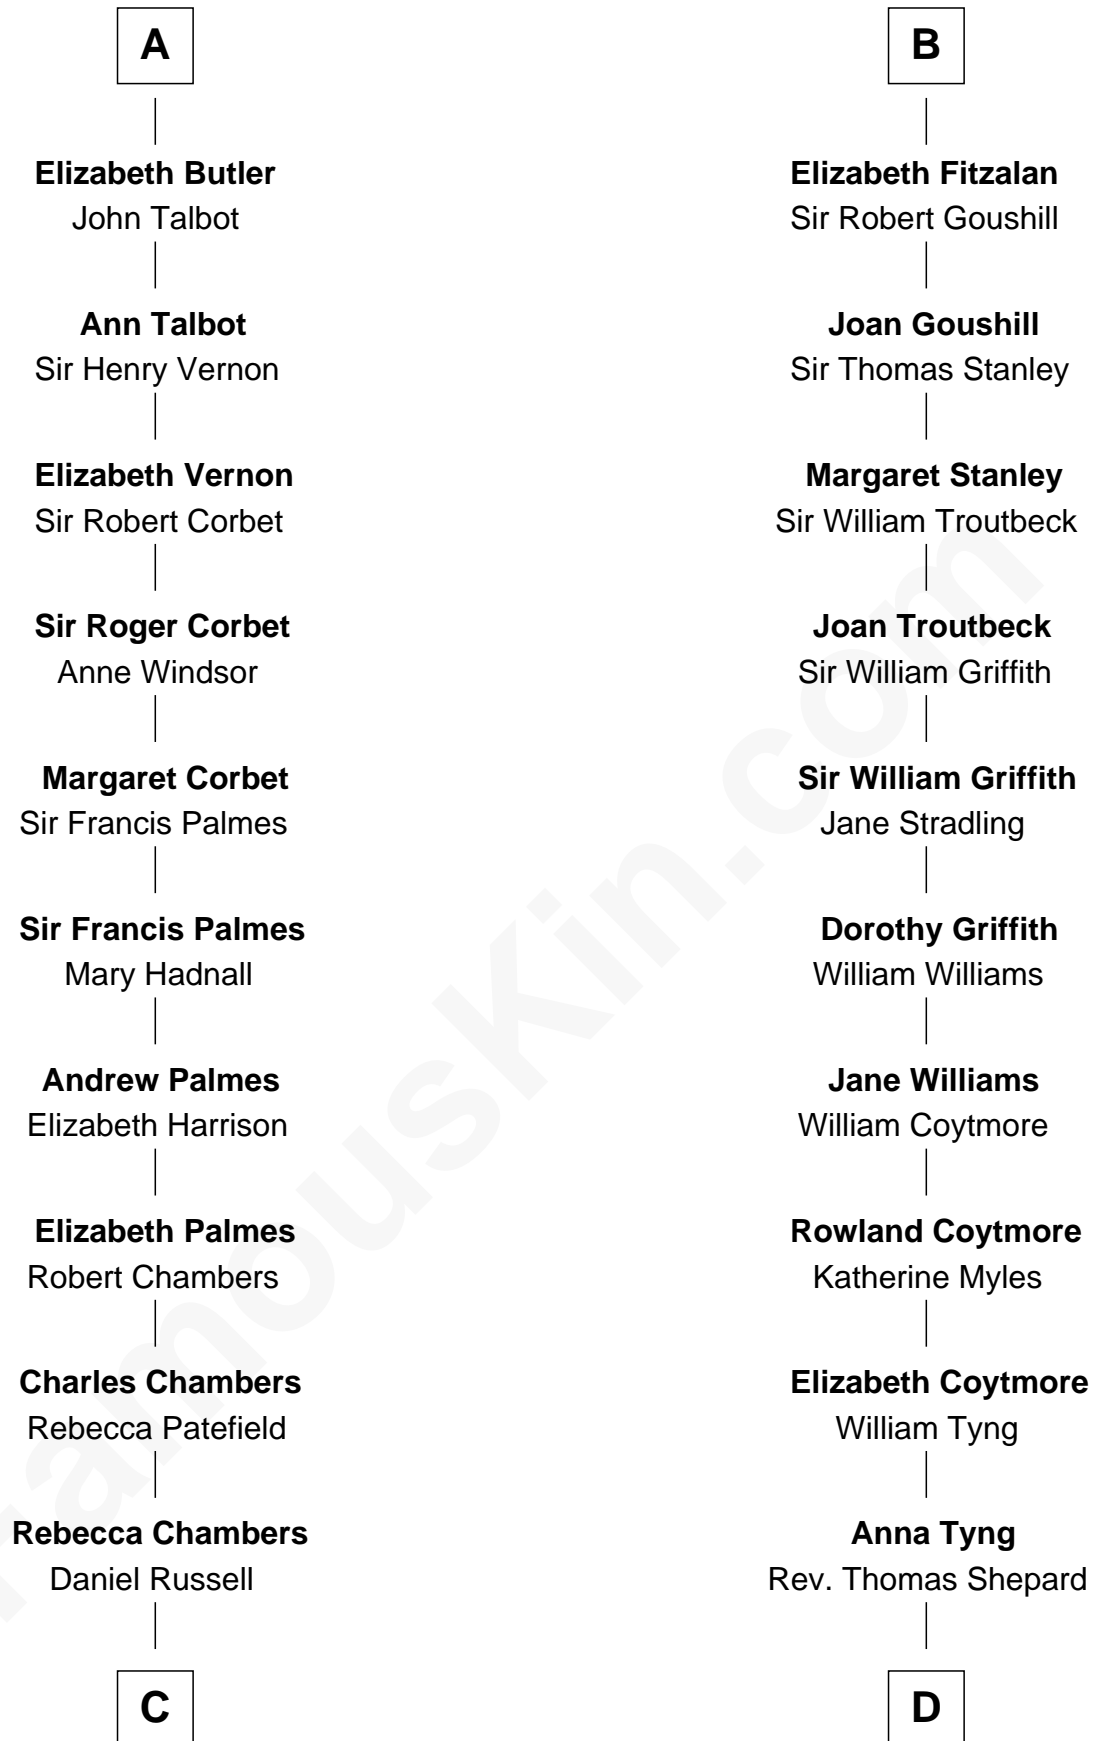

FamousKin.com Relationship Chart of

James Russell Lowell

American "Fireside" Poet

20th cousin 1 time removed of

John Quincy Adams

6th U.S. President

C

James Russell
Katharine Graves