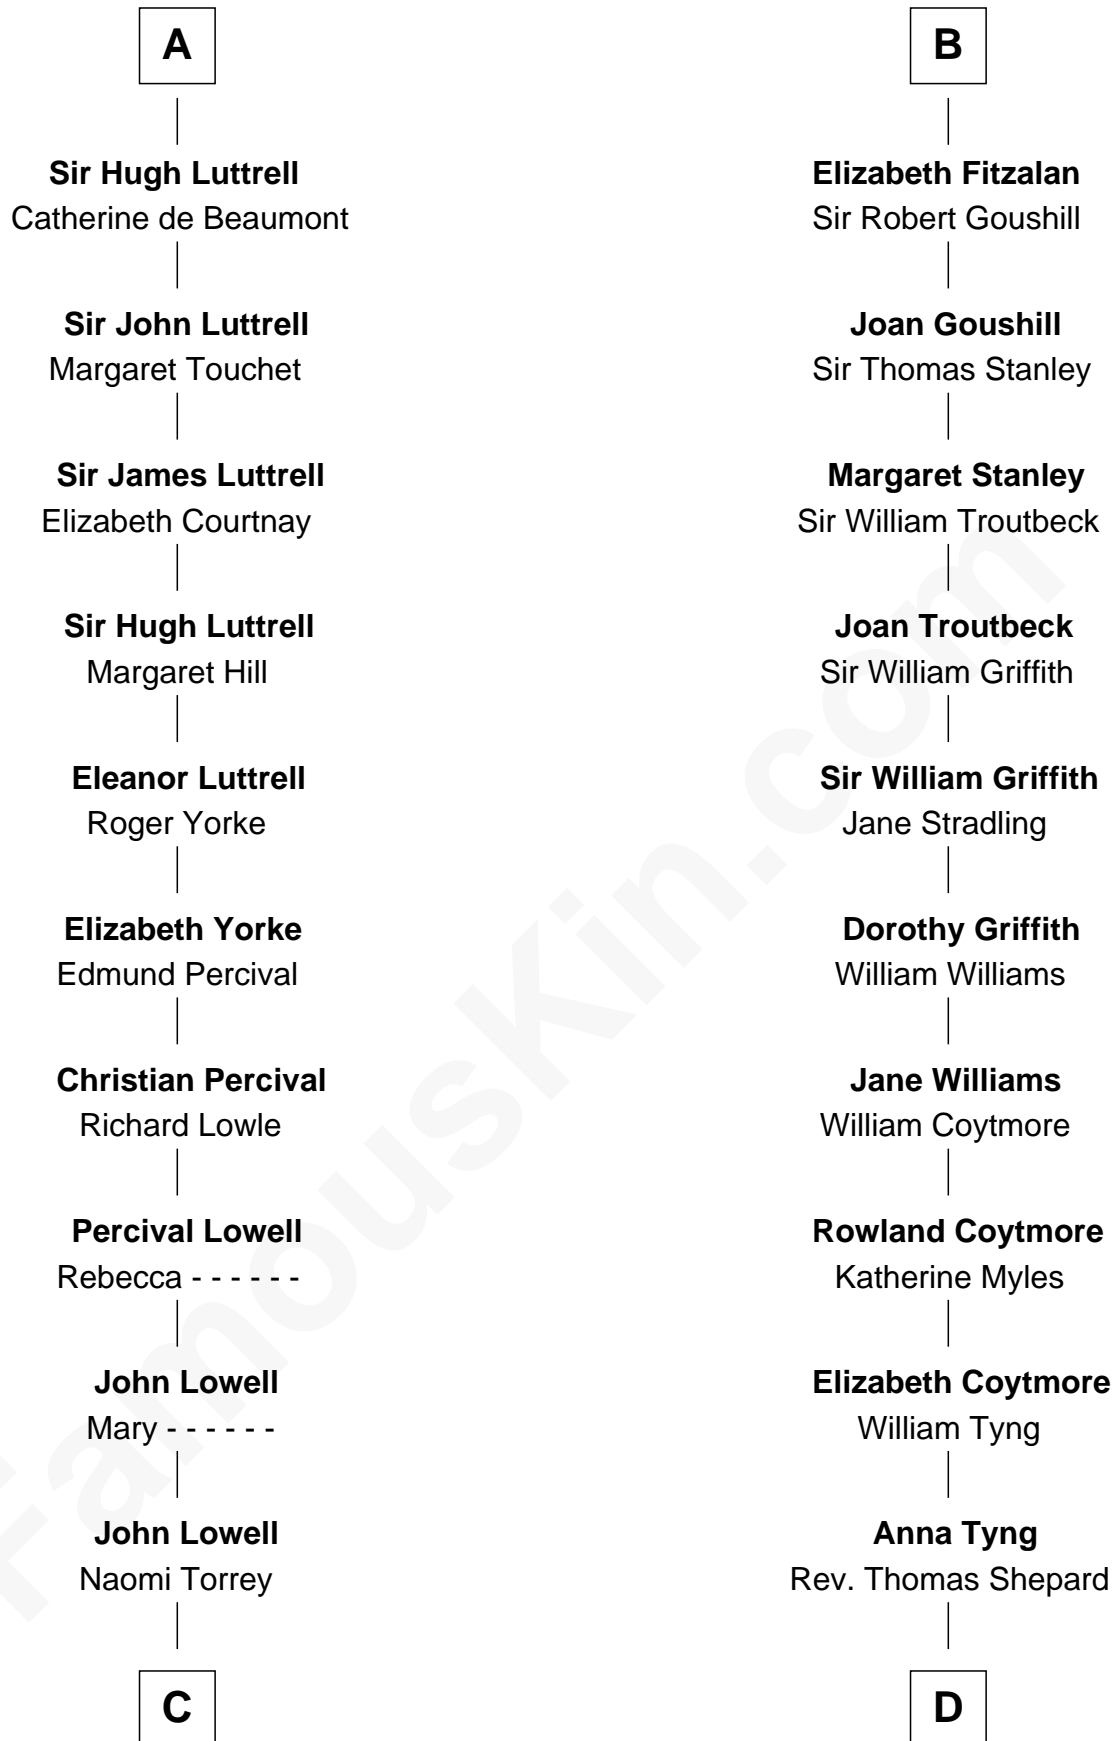

FamousKin.com Relationship Chart of

James Russell Lowell

American "Fireside" Poet

21st cousin of

John Quincy Adams

6th U.S. President

Hugues de Lusignan

Orengarde - - - - -