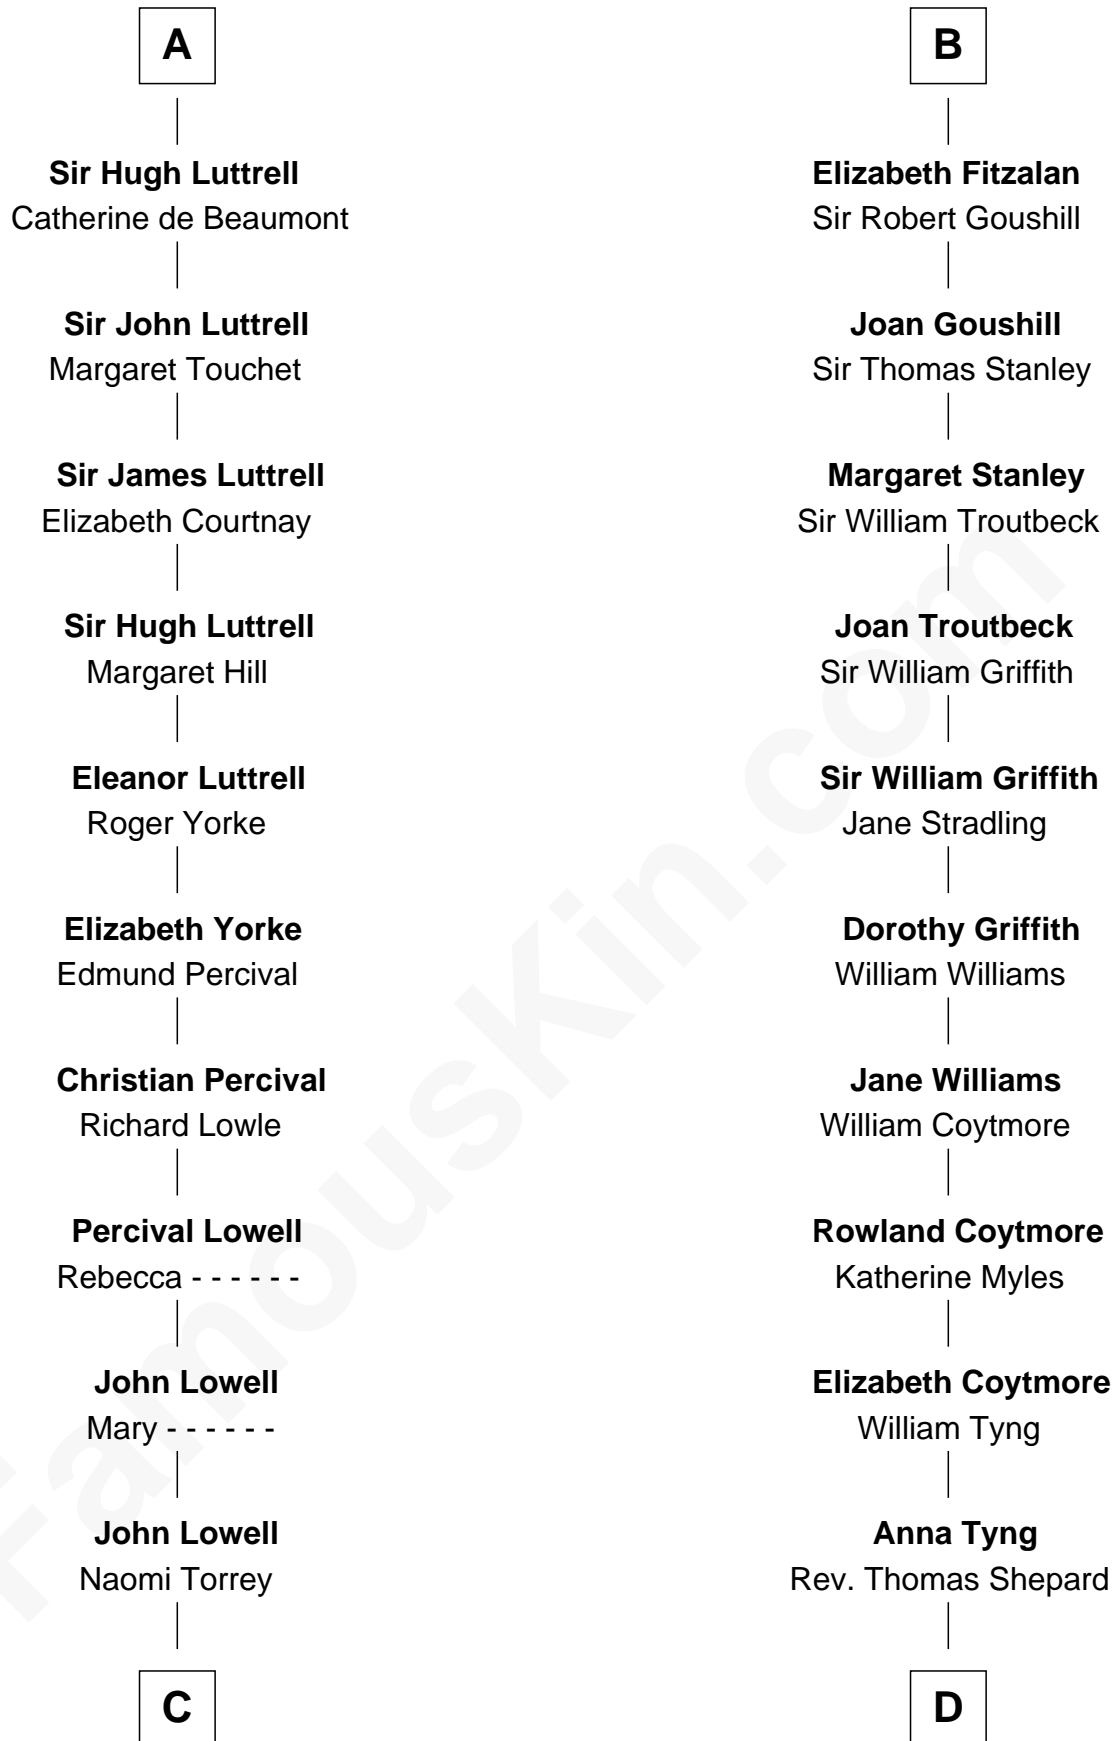

# FamousKin.com Relationship Chart of

**James Russell Lowell**

*American "Fireside" Poet*

21st cousin of

**John Quincy Adams**

*6th U.S. President*

**C**

**Ebenezer Lowell**  
Elizabeth Shailer