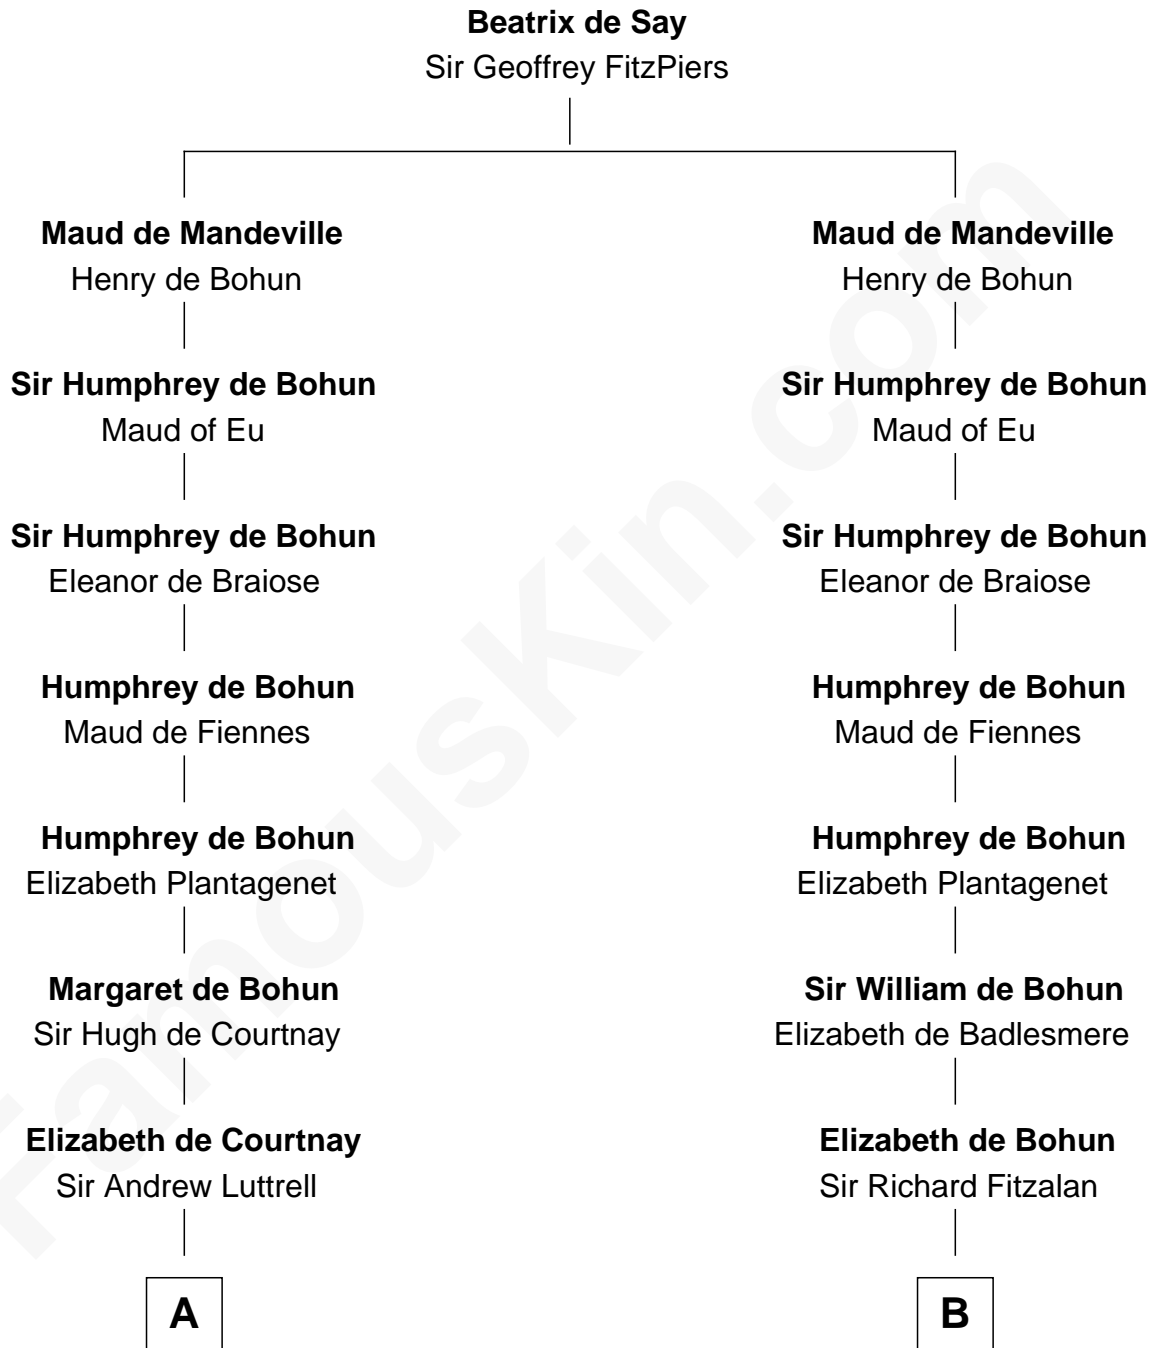

# FamousKin.com Relationship Chart of

**James Russell Lowell**

*American "Fireside" Poet*

21st cousin of

**John Quincy Adams**

*6th U.S. President*

**C**

**Ebenezer Lowell**  
Elizabeth Shailer