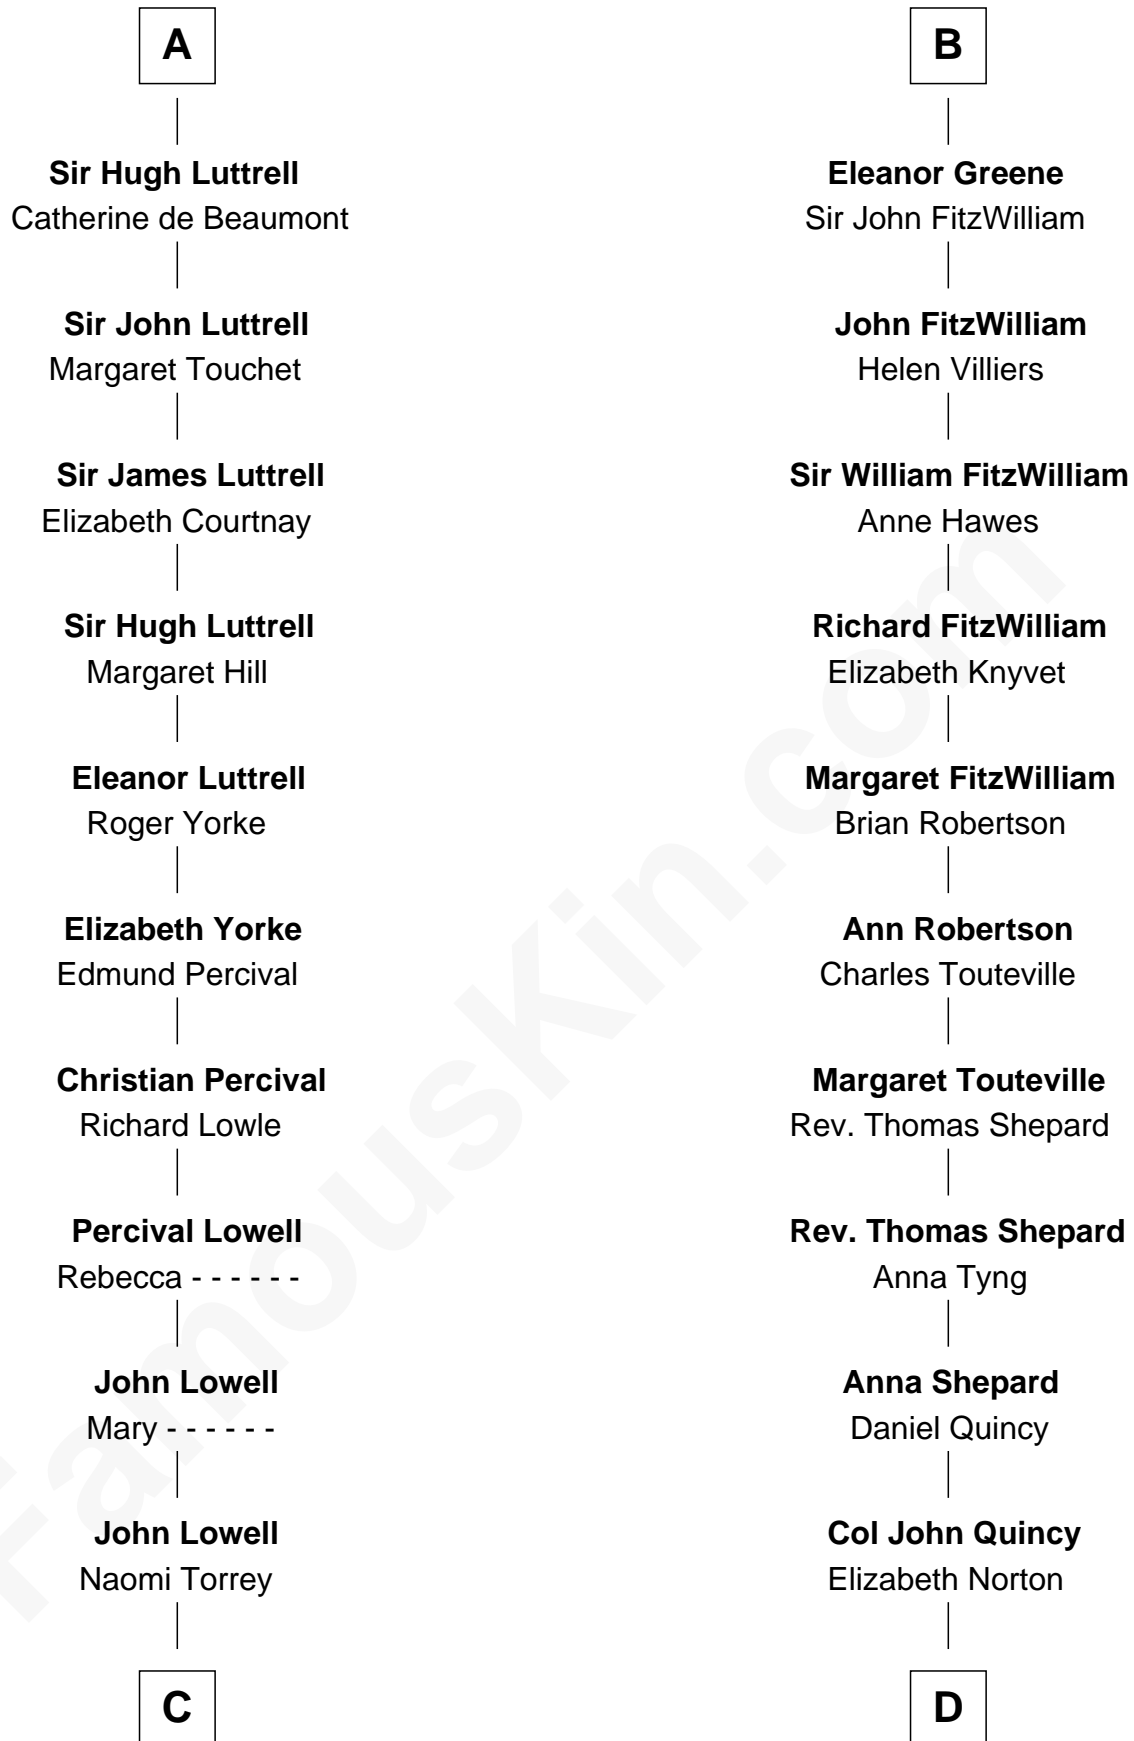

FamousKin.com
Relationship Chart of
James Russell Lowell
American "Fireside" Poet

19th cousin 2 times removed of
John Quincy Adams
6th U.S. President

C

Ebenezer Lowell
Elizabeth Shailer

Rev. John Lowell
Sarah Champney

John Lowell
Rebecca Russell

Rev. Charles Lowell
Harriet Brackett Spence

James Russell Lowell
American "Fireside" Poet

D

Elizabeth Quincy
Rev. William Smith

Abigail Quincy Smith
John Adams

John Quincy Adams
6th U.S. President