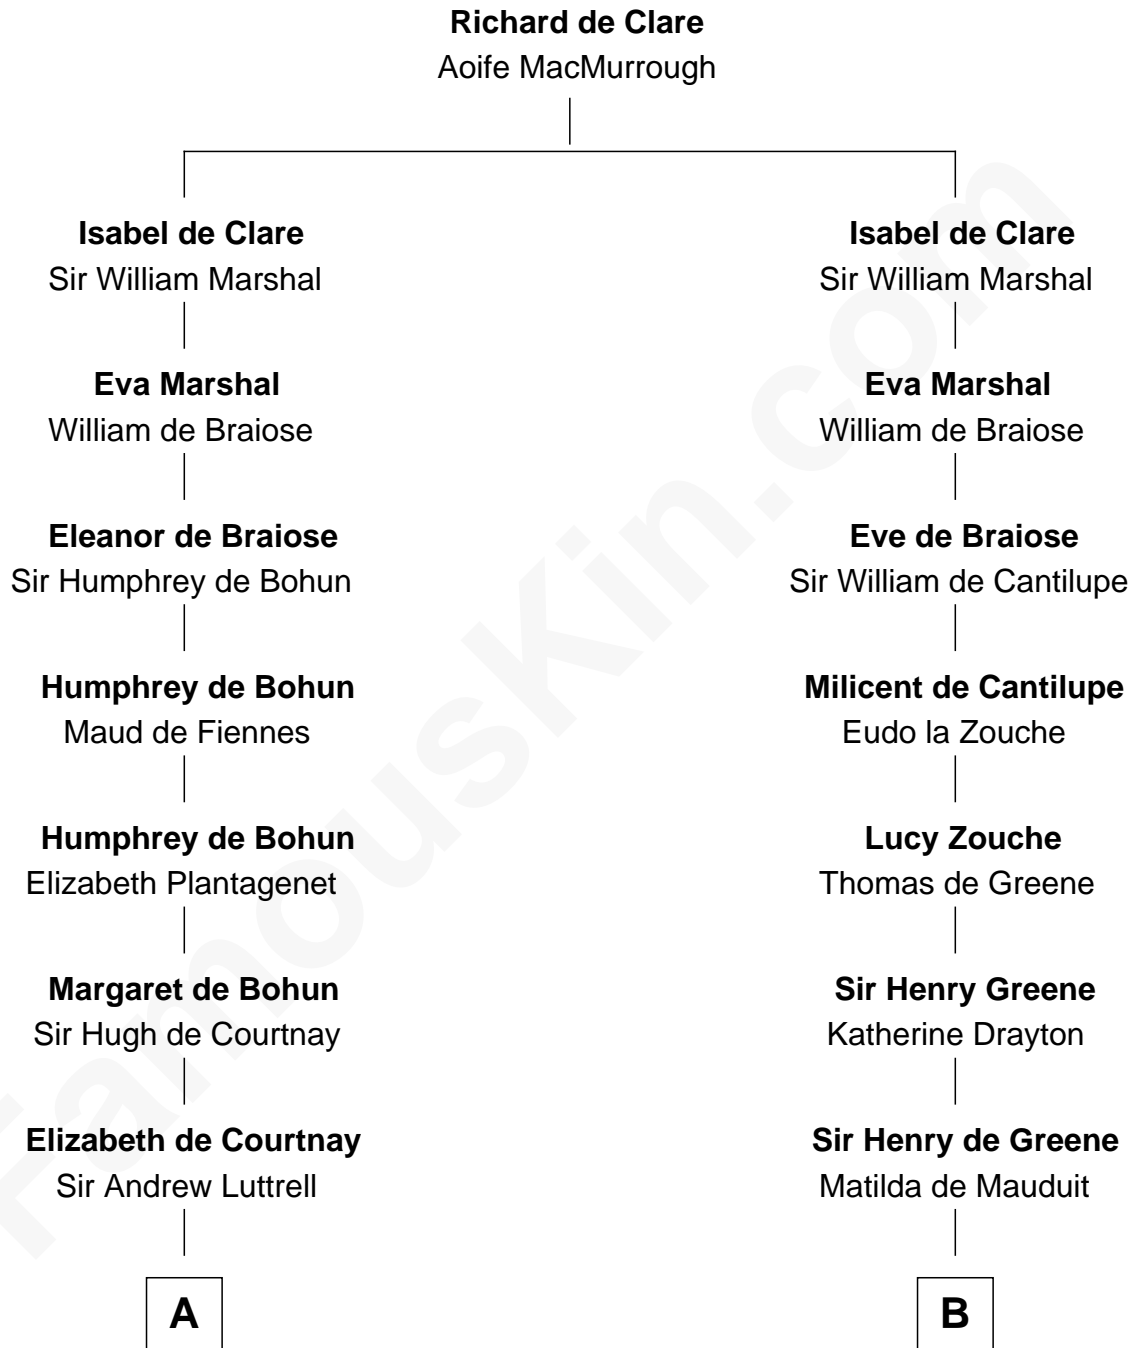

FamousKin.com
Relationship Chart of
James Russell Lowell
American "Fireside" Poet

19th cousin 2 times removed of
John Quincy Adams
6th U.S. President

C

Ebenezer Lowell
Elizabeth Shailer

Rev. John Lowell
Sarah Champney

John Lowell
Rebecca Russell

Rev. Charles Lowell
Harriet Brackett Spence

James Russell Lowell
American "Fireside" Poet

D

Elizabeth Quincy
Rev. William Smith

Abigail Quincy Smith
John Adams

John Quincy Adams
6th U.S. President