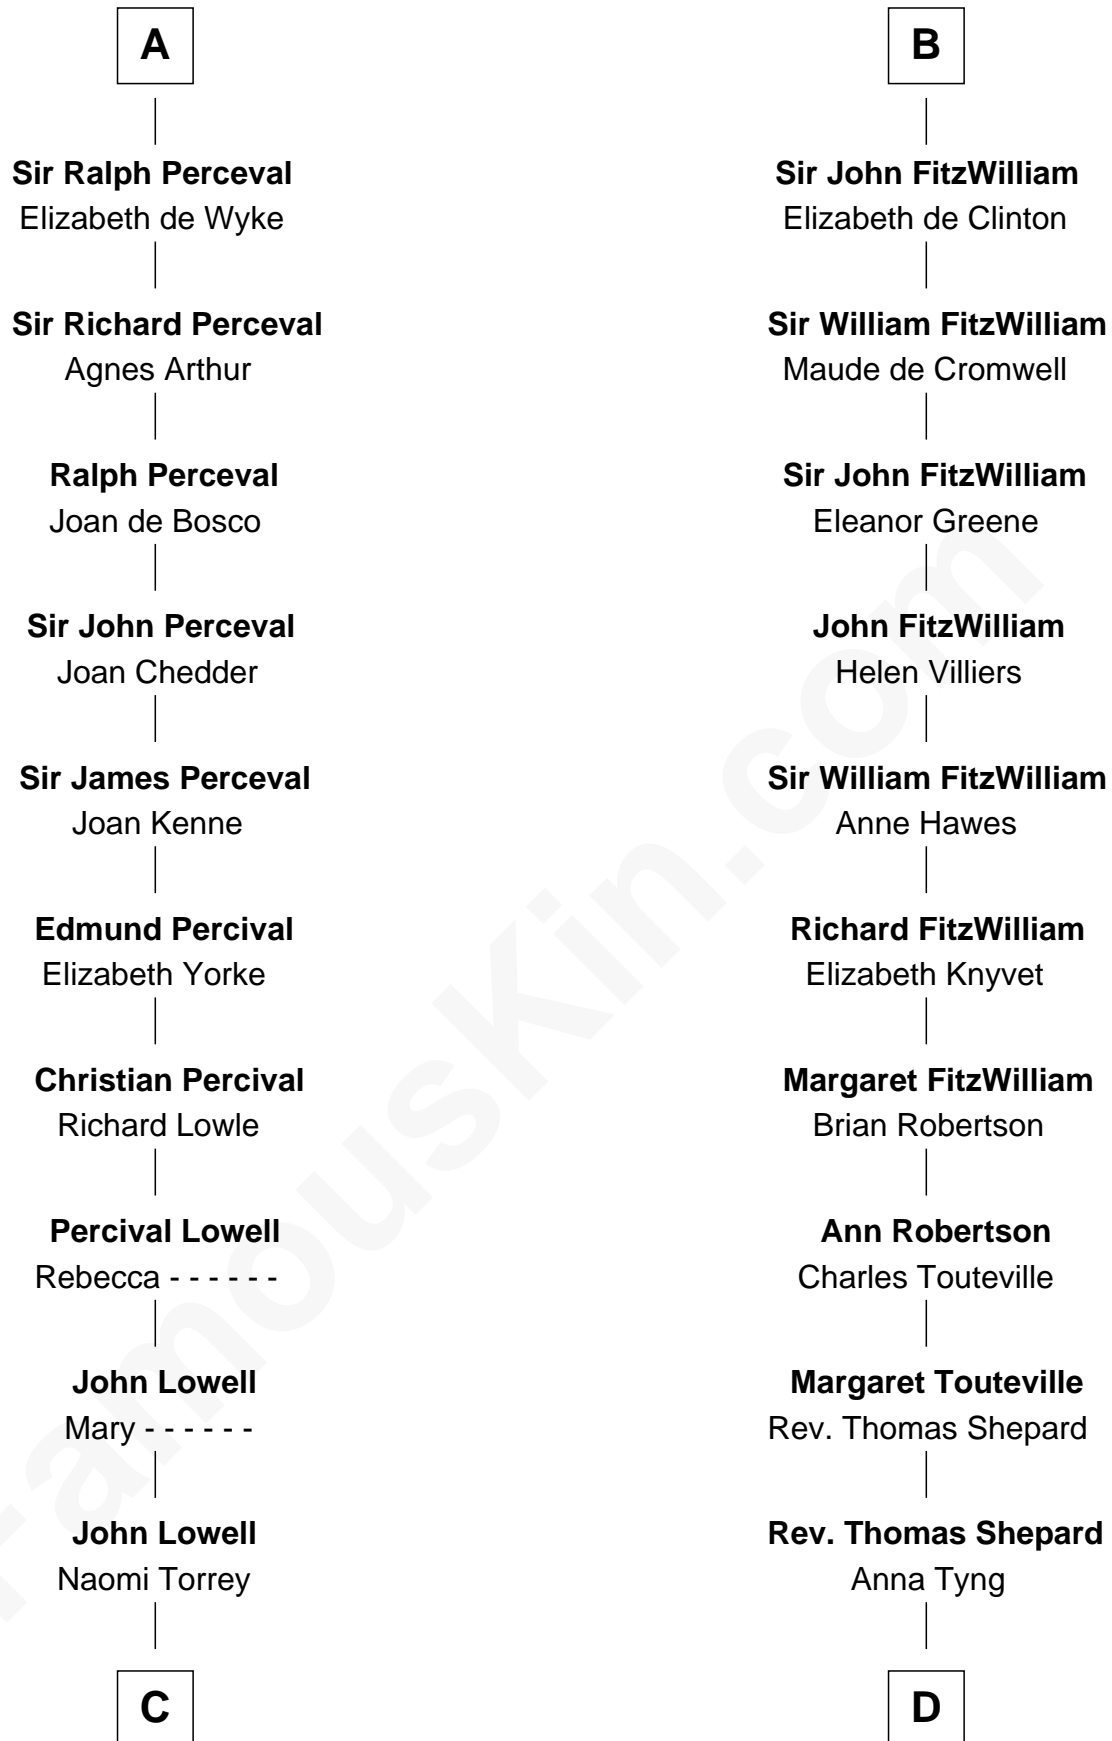

FamousKin.com Relationship Chart of

James Russell Lowell

American "Fireside" Poet

21st cousin of

John Quincy Adams

6th U.S. President

C

Ebenezer Lowell
Elizabeth Shailer