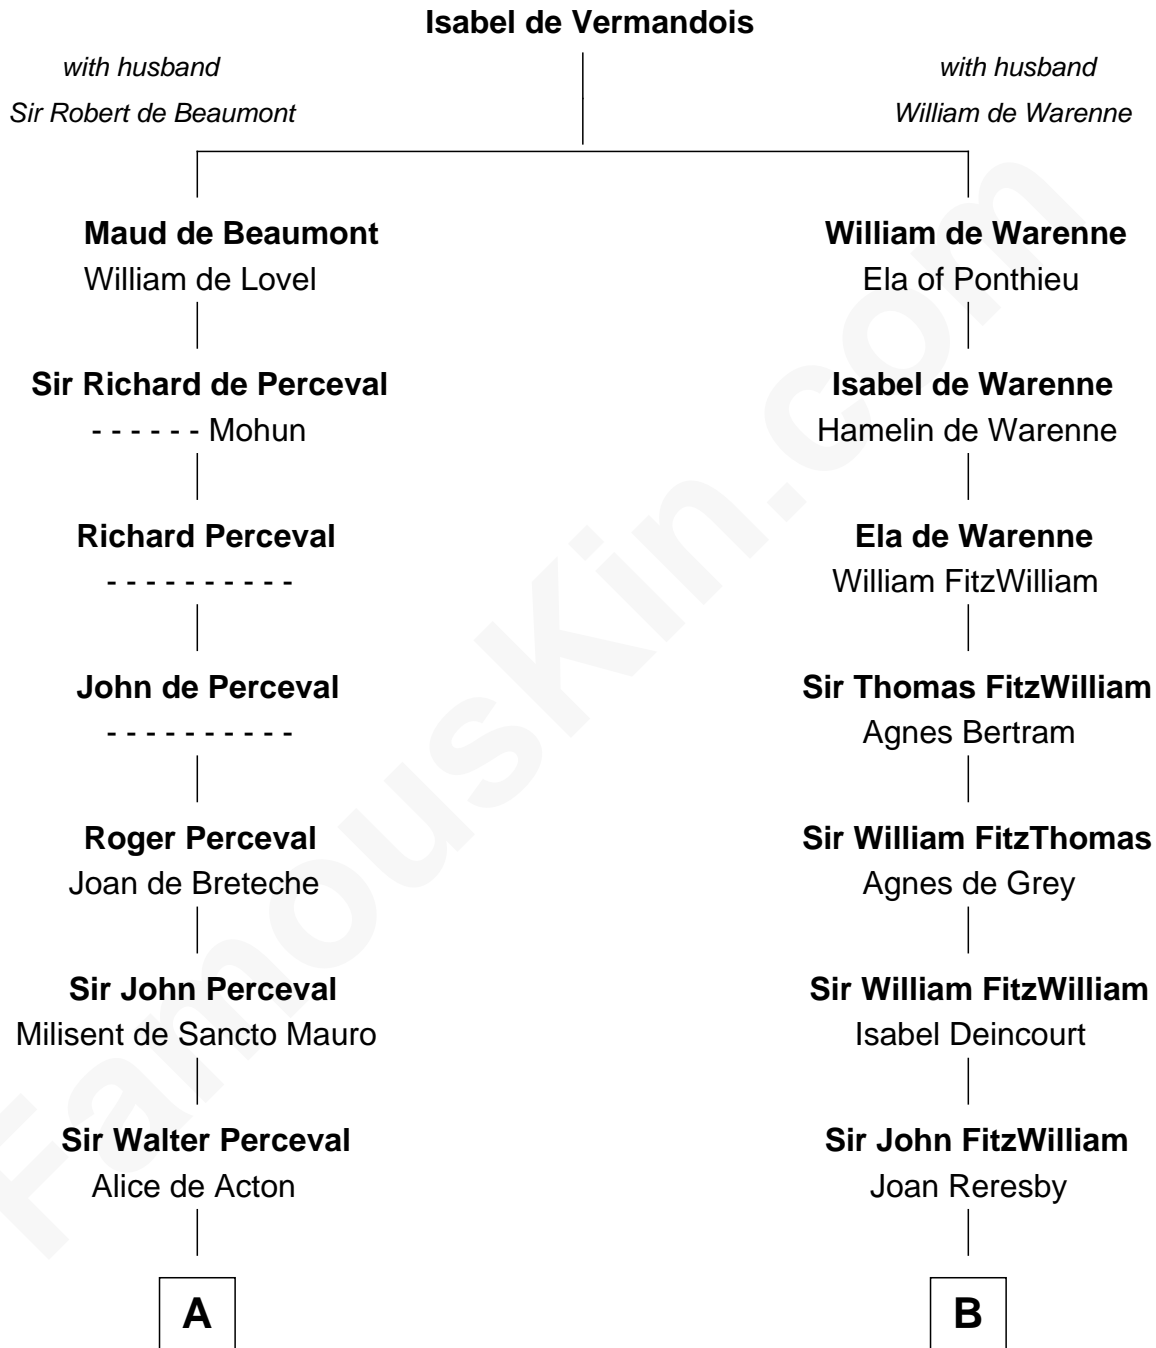

FamousKin.com Relationship Chart of

James Russell Lowell

American "Fireside" Poet

21st cousin of

John Quincy Adams

6th U.S. President

C

Ebenezer Lowell
Elizabeth Shailer