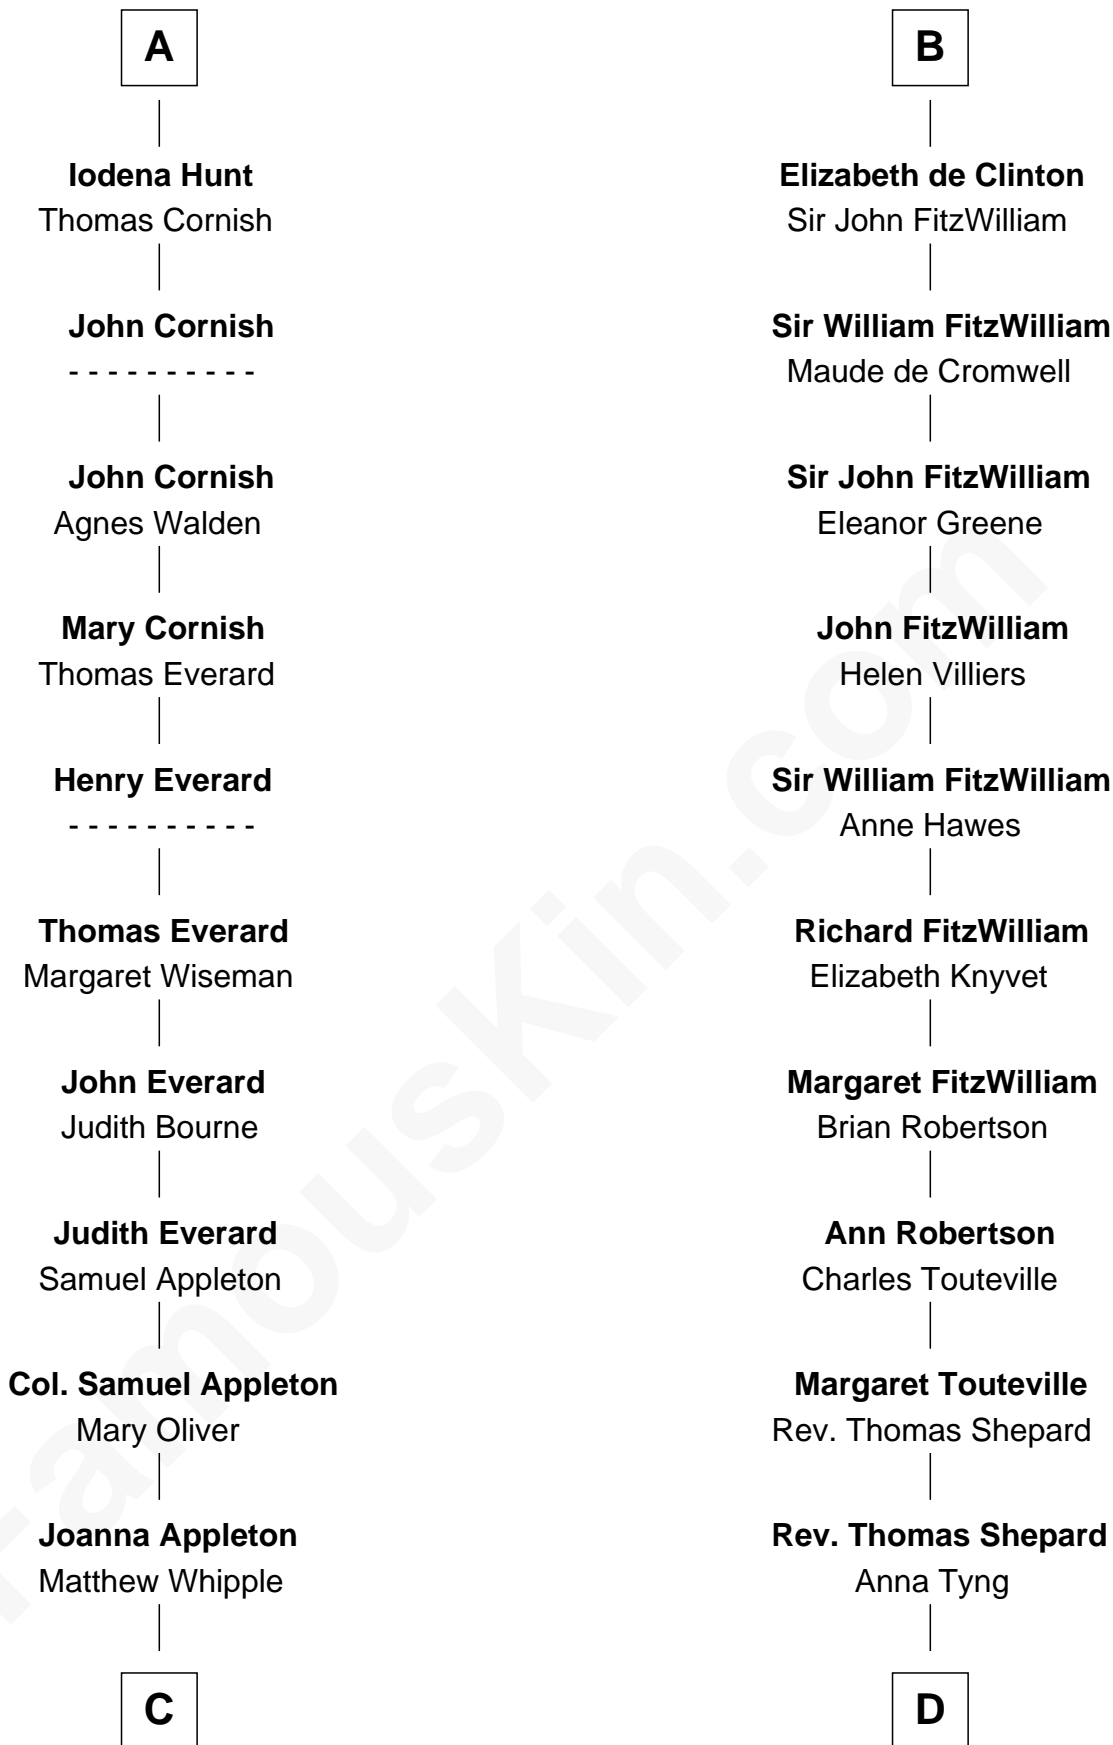

# FamousKin.com Relationship Chart of

**James Russell Lowell**

*American "Fireside" Poet*

21st cousin of

**John Quincy Adams**

*6th U.S. President*

**Richard Fitzgilbert**

Rohese Giffard

**C**

**William Whipple**

Mary Cutts

**Mary Whipple**

Robert Traill

**Mary Whipple Traill**

Keith Spence

**Harriet Brackett Spence**