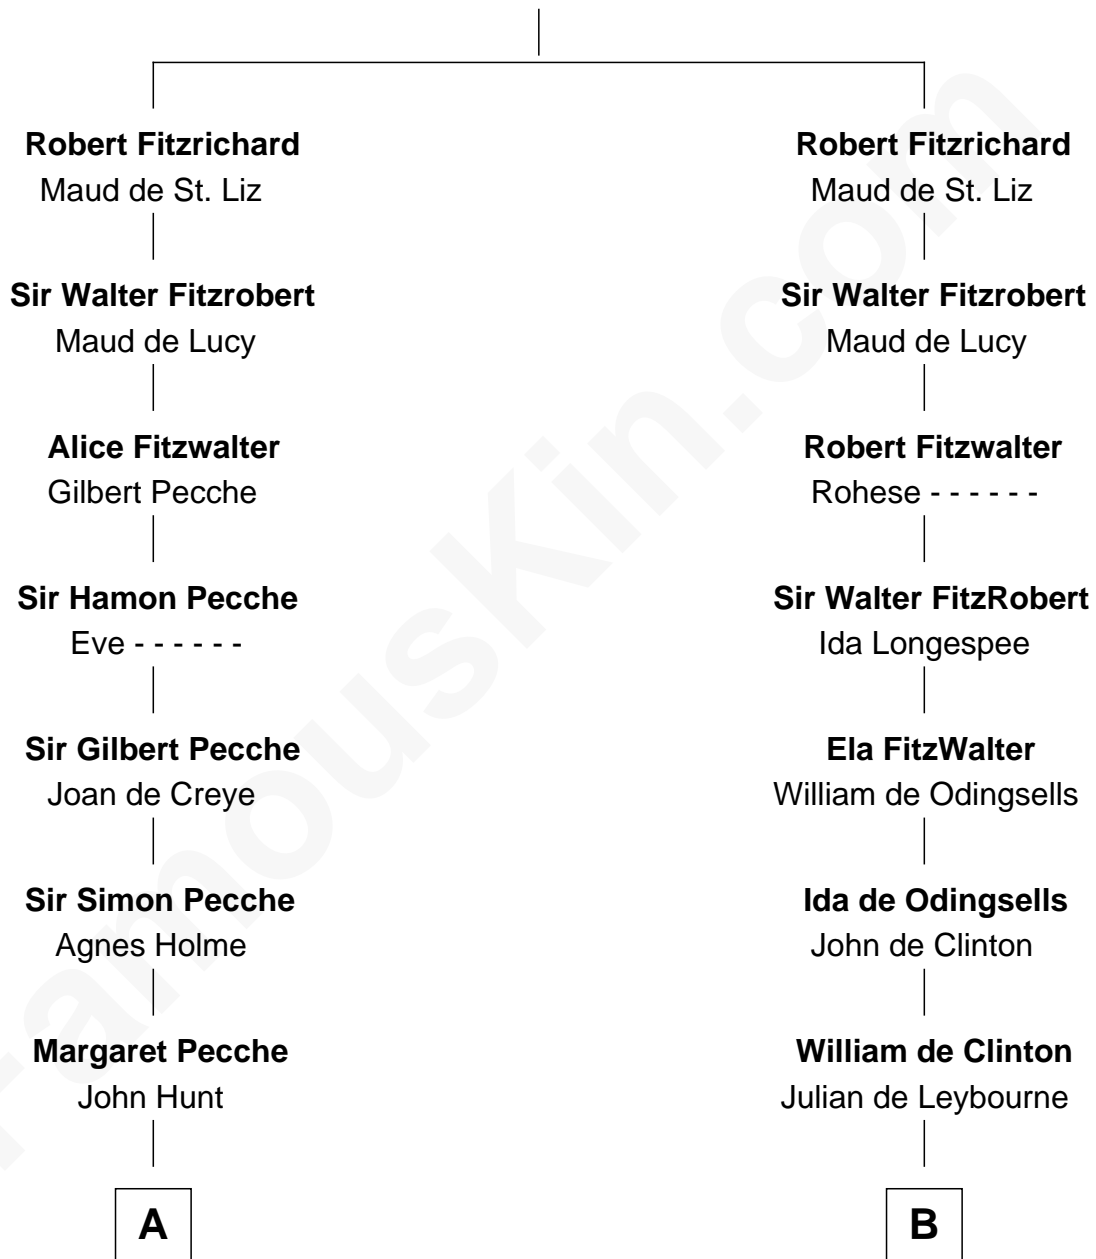

# FamousKin.com Relationship Chart of

**James Russell Lowell**

*American "Fireside" Poet*

21st cousin of

**John Quincy Adams**

*6th U.S. President*

**Richard Fitzgilbert**

Rohese Giffard

**C**

**William Whipple**

Mary Cutts

**Mary Whipple**

Robert Traill

**Mary Whipple Traill**

Keith Spence

**Harriet Brackett Spence**