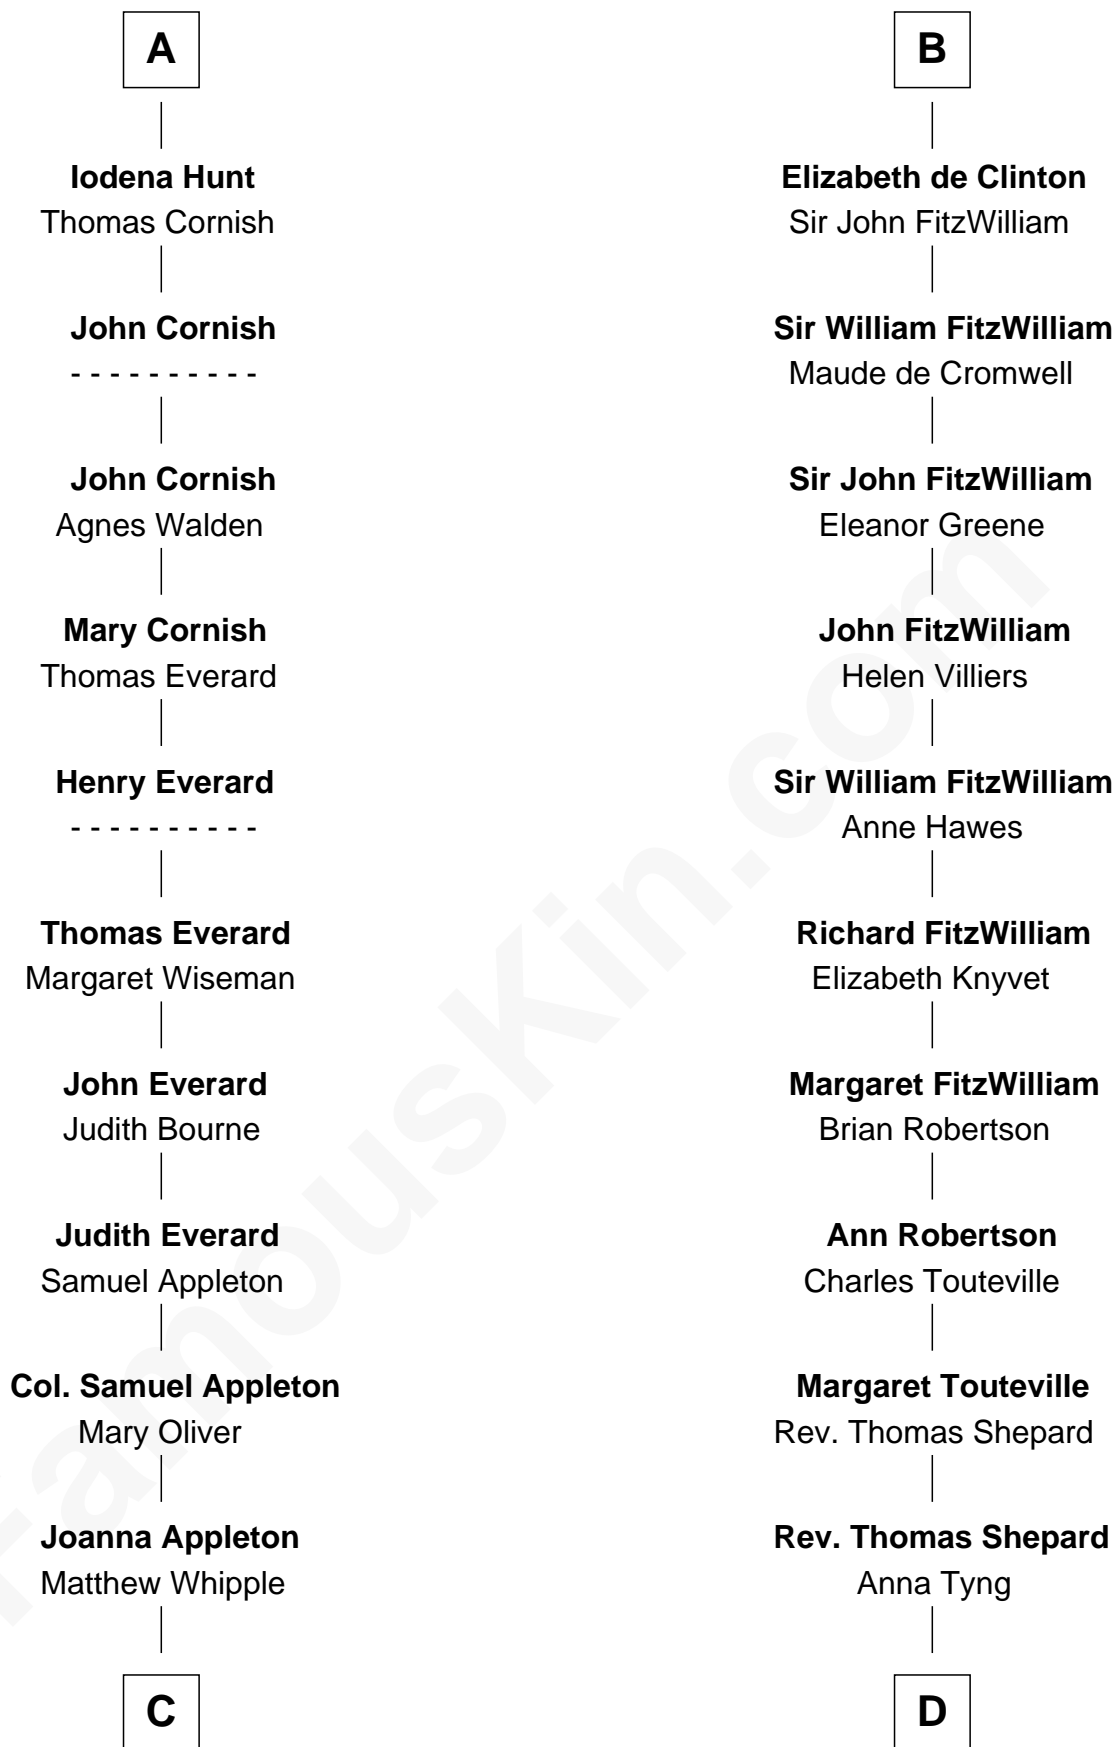

FamousKin.com Relationship Chart of

James Russell Lowell

American "Fireside" Poet

21st cousin of

John Quincy Adams

6th U.S. President

Simon I de St. Liz
Maud of Northumberland

C

William Whipple

Mary Cutts

Mary Whipple

Robert Traill

Mary Whipple Traill

Keith Spence

Harriet Brackett Spence

Rev. Charles Lowell