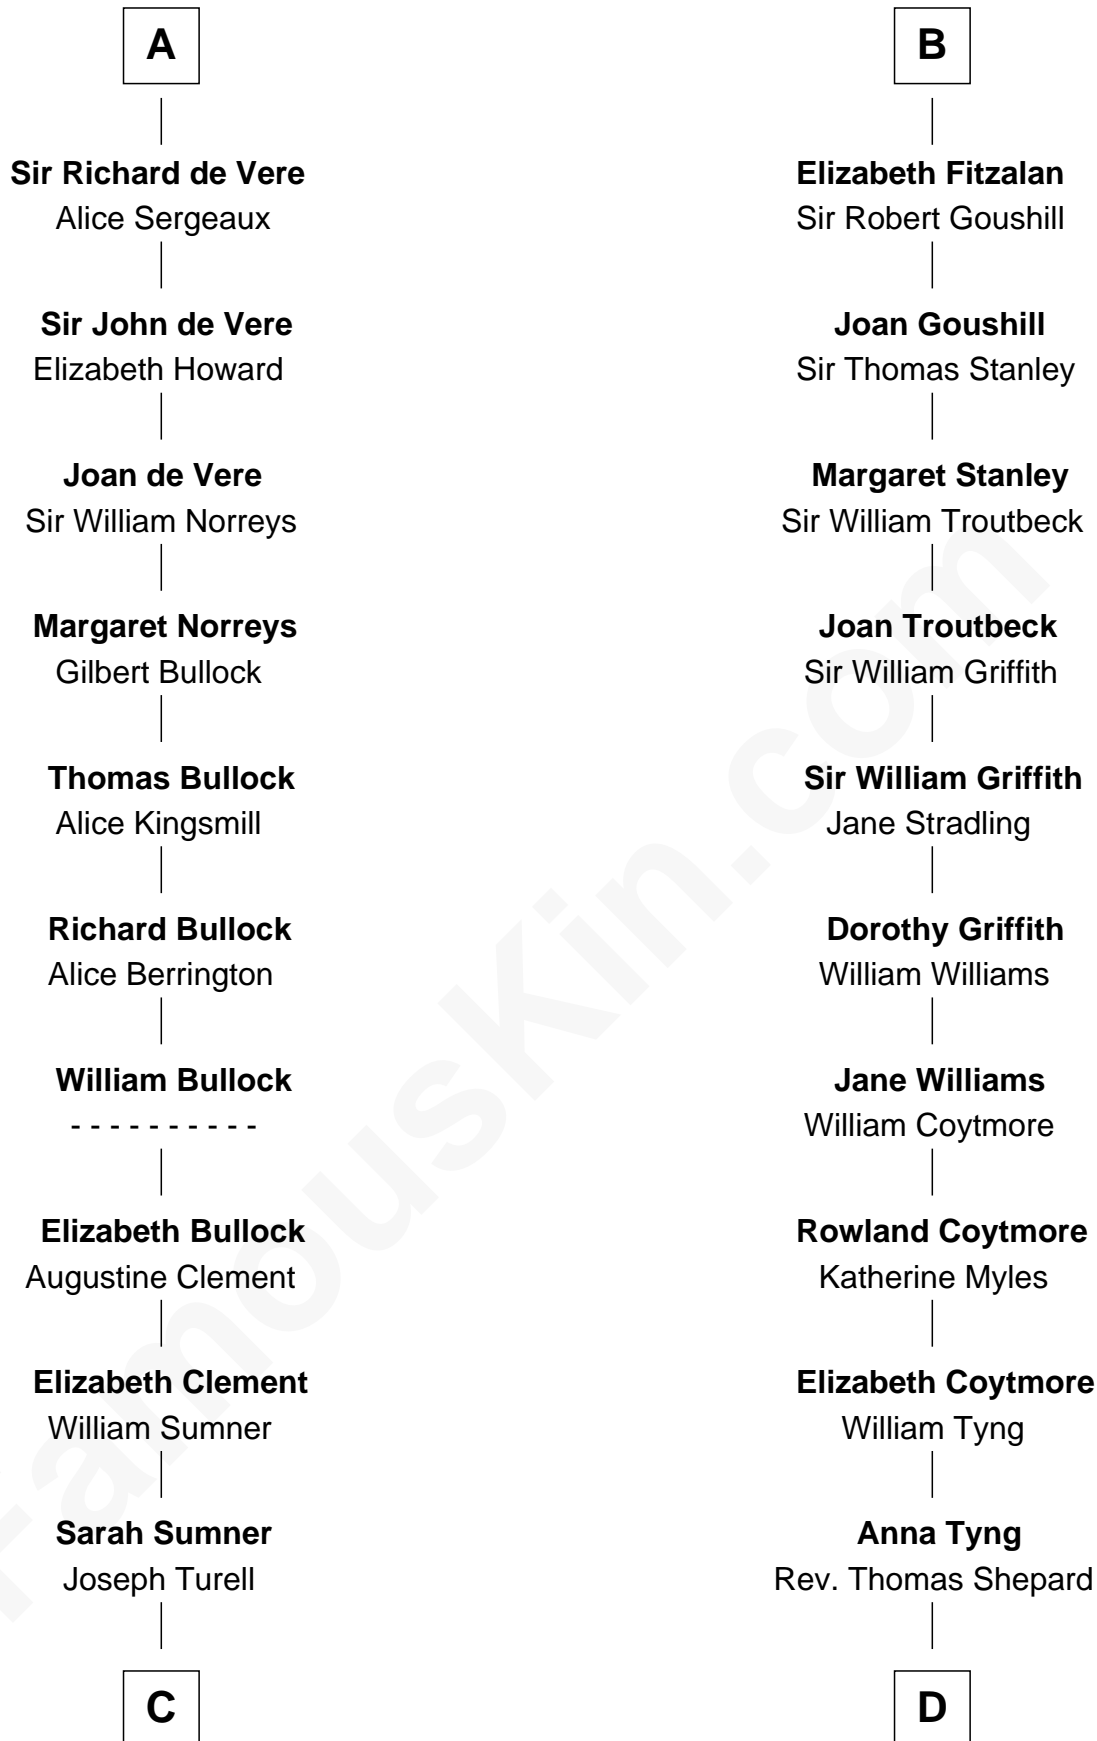

FamousKin.com Relationship Chart of

James Russell Lowell

American "Fireside" Poet

21st cousin of

John Quincy Adams

6th U.S. President

Robert de Bermingham

C