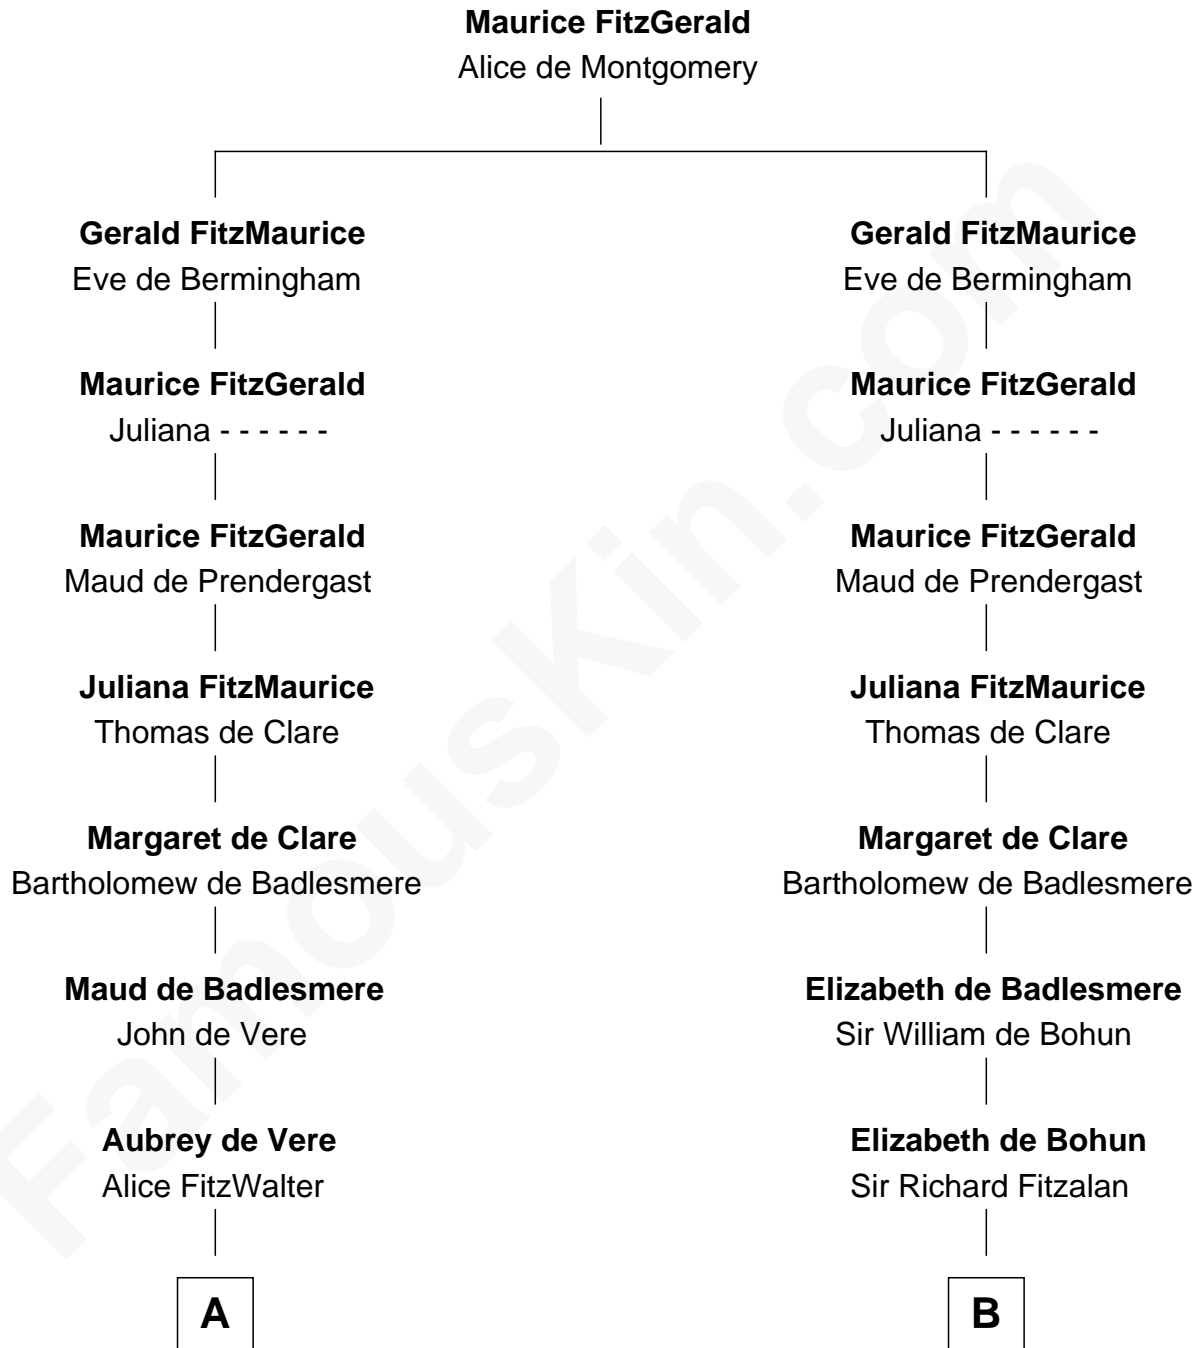

# FamousKin.com Relationship Chart of

**James Russell Lowell**

*American "Fireside" Poet*

21st cousin of

**John Quincy Adams**

*6th U.S. President*

**C**

**Sarah Turell**  
Noah Champney

**Sarah Champney**  
Rev. John Lowell

**John Lowell**  
Rebecca Russell

**Rev. Charles Lowell**  
Harriet Brackett Spence

**James Russell Lowell**  
*American "Fireside" Poet*

**D**

**Anna Shepard**  
Daniel Quincy