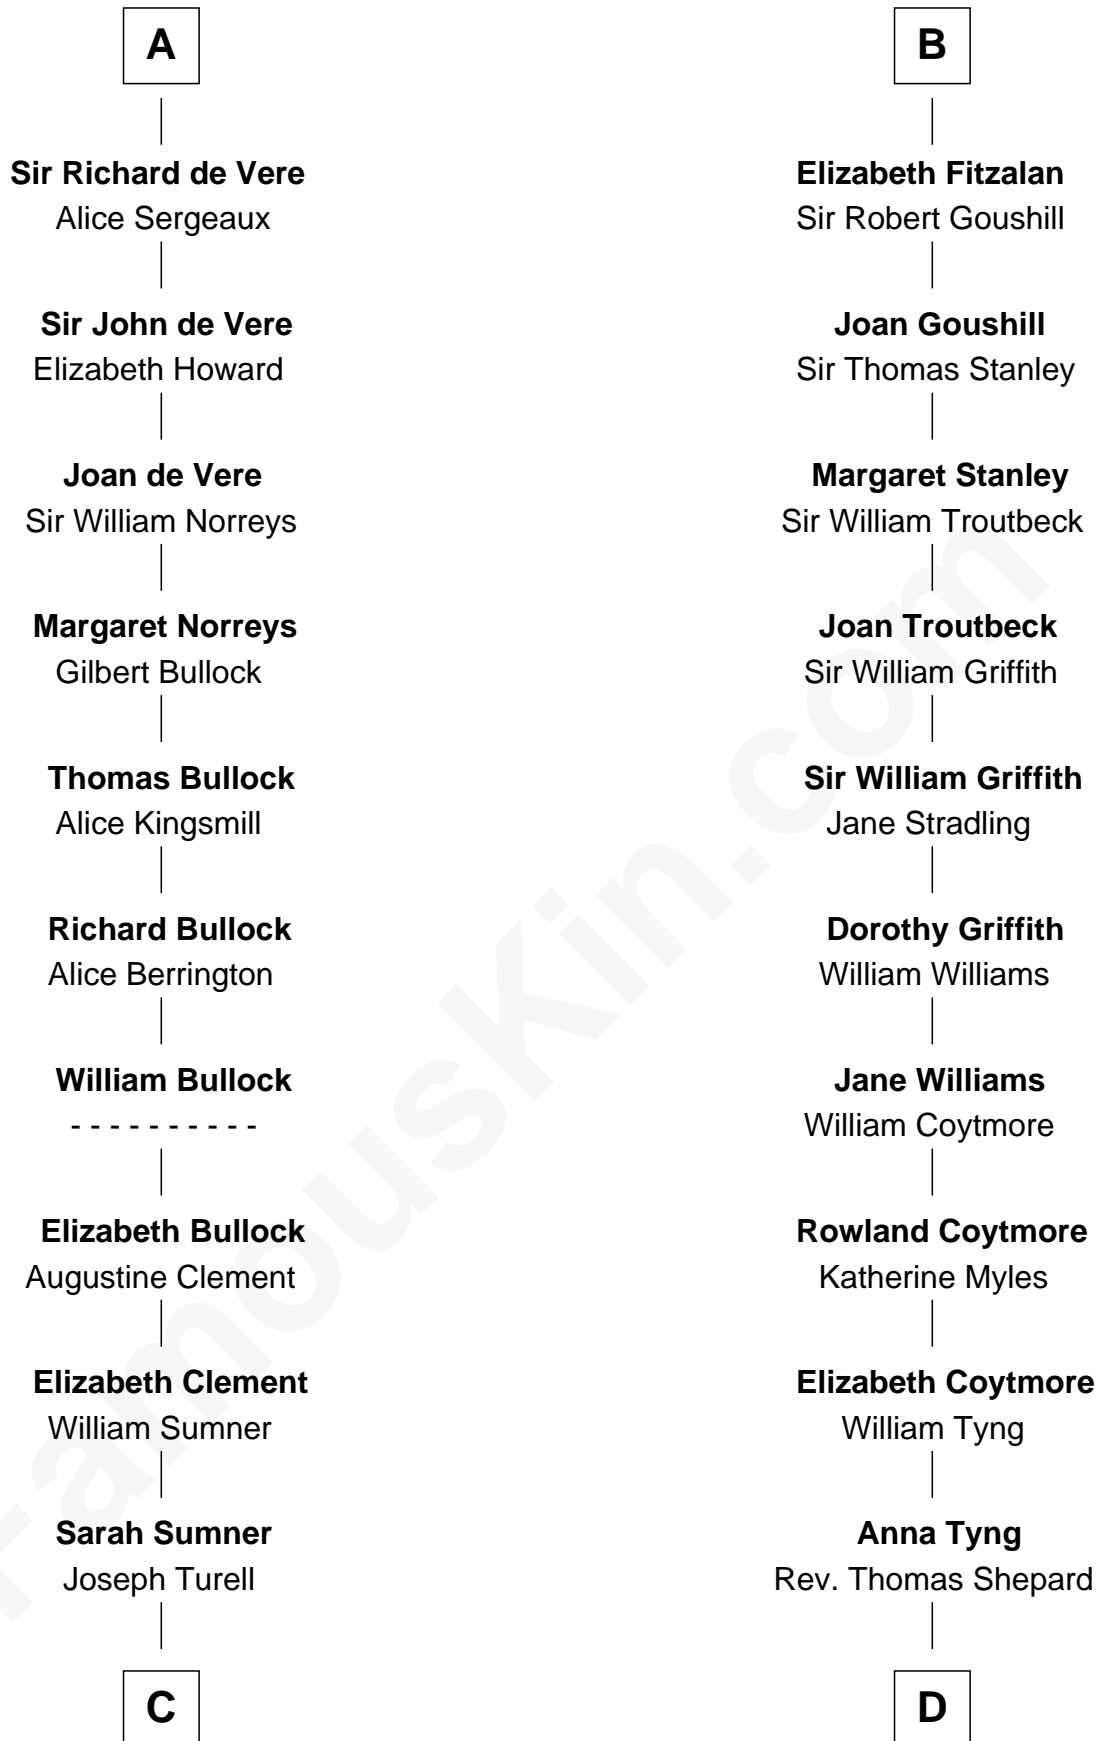

# FamousKin.com Relationship Chart of

**James Russell Lowell**

*American "Fireside" Poet*

21st cousin of

**John Quincy Adams**

*6th U.S. President*

**C**

**Sarah Turell**  
Noah Champney