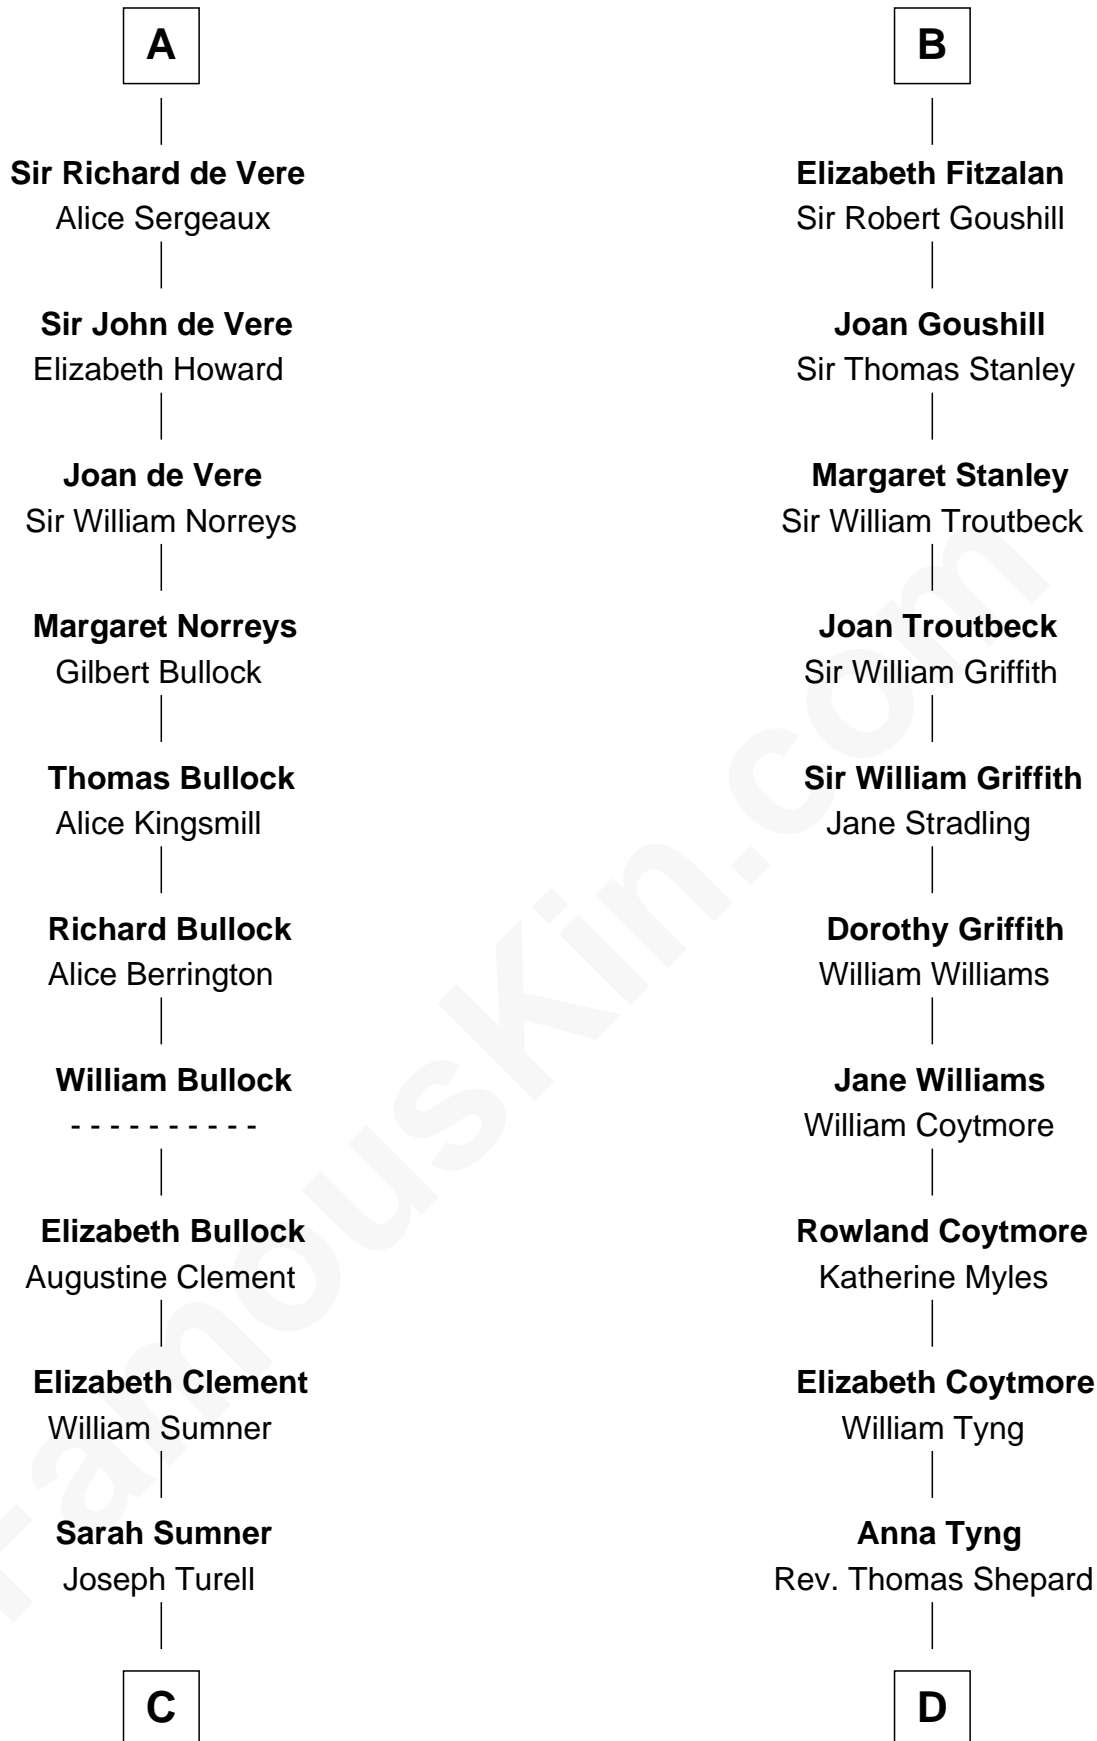

FamousKin.com Relationship Chart of

James Russell Lowell

American "Fireside" Poet

21st cousin of

John Quincy Adams

6th U.S. President

C

Sarah Turell
Noah Champney