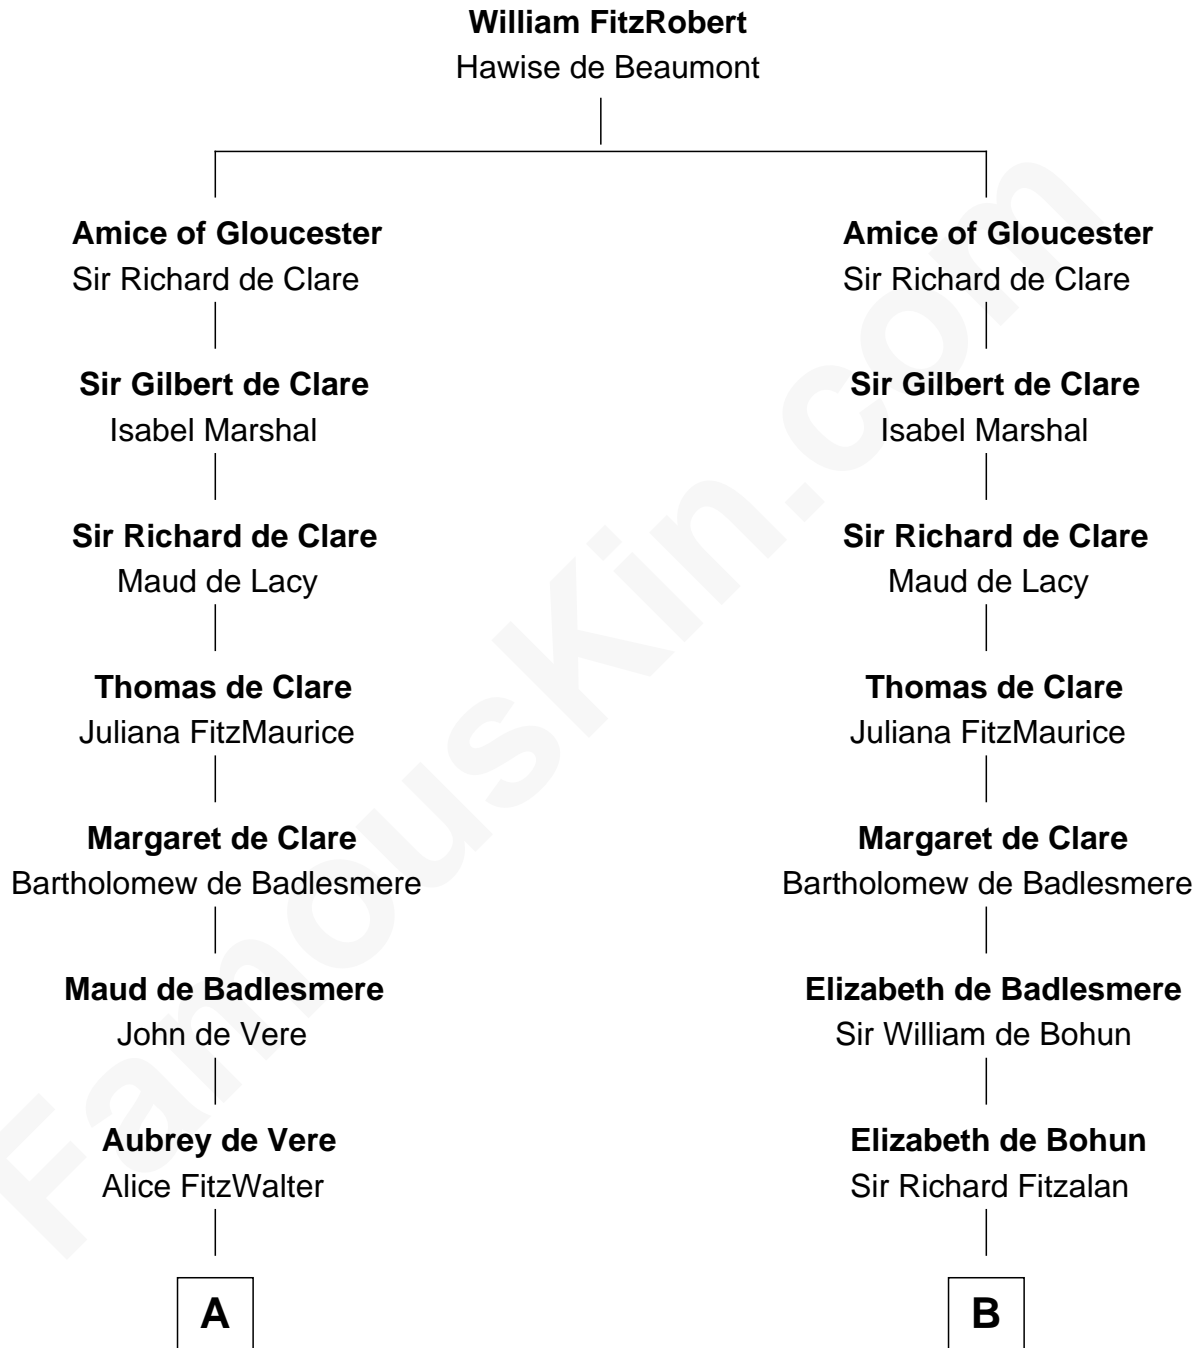

FamousKin.com Relationship Chart of

James Russell Lowell

American "Fireside" Poet

21st cousin of

John Quincy Adams

6th U.S. President

C

Sarah Turell
Noah Champney