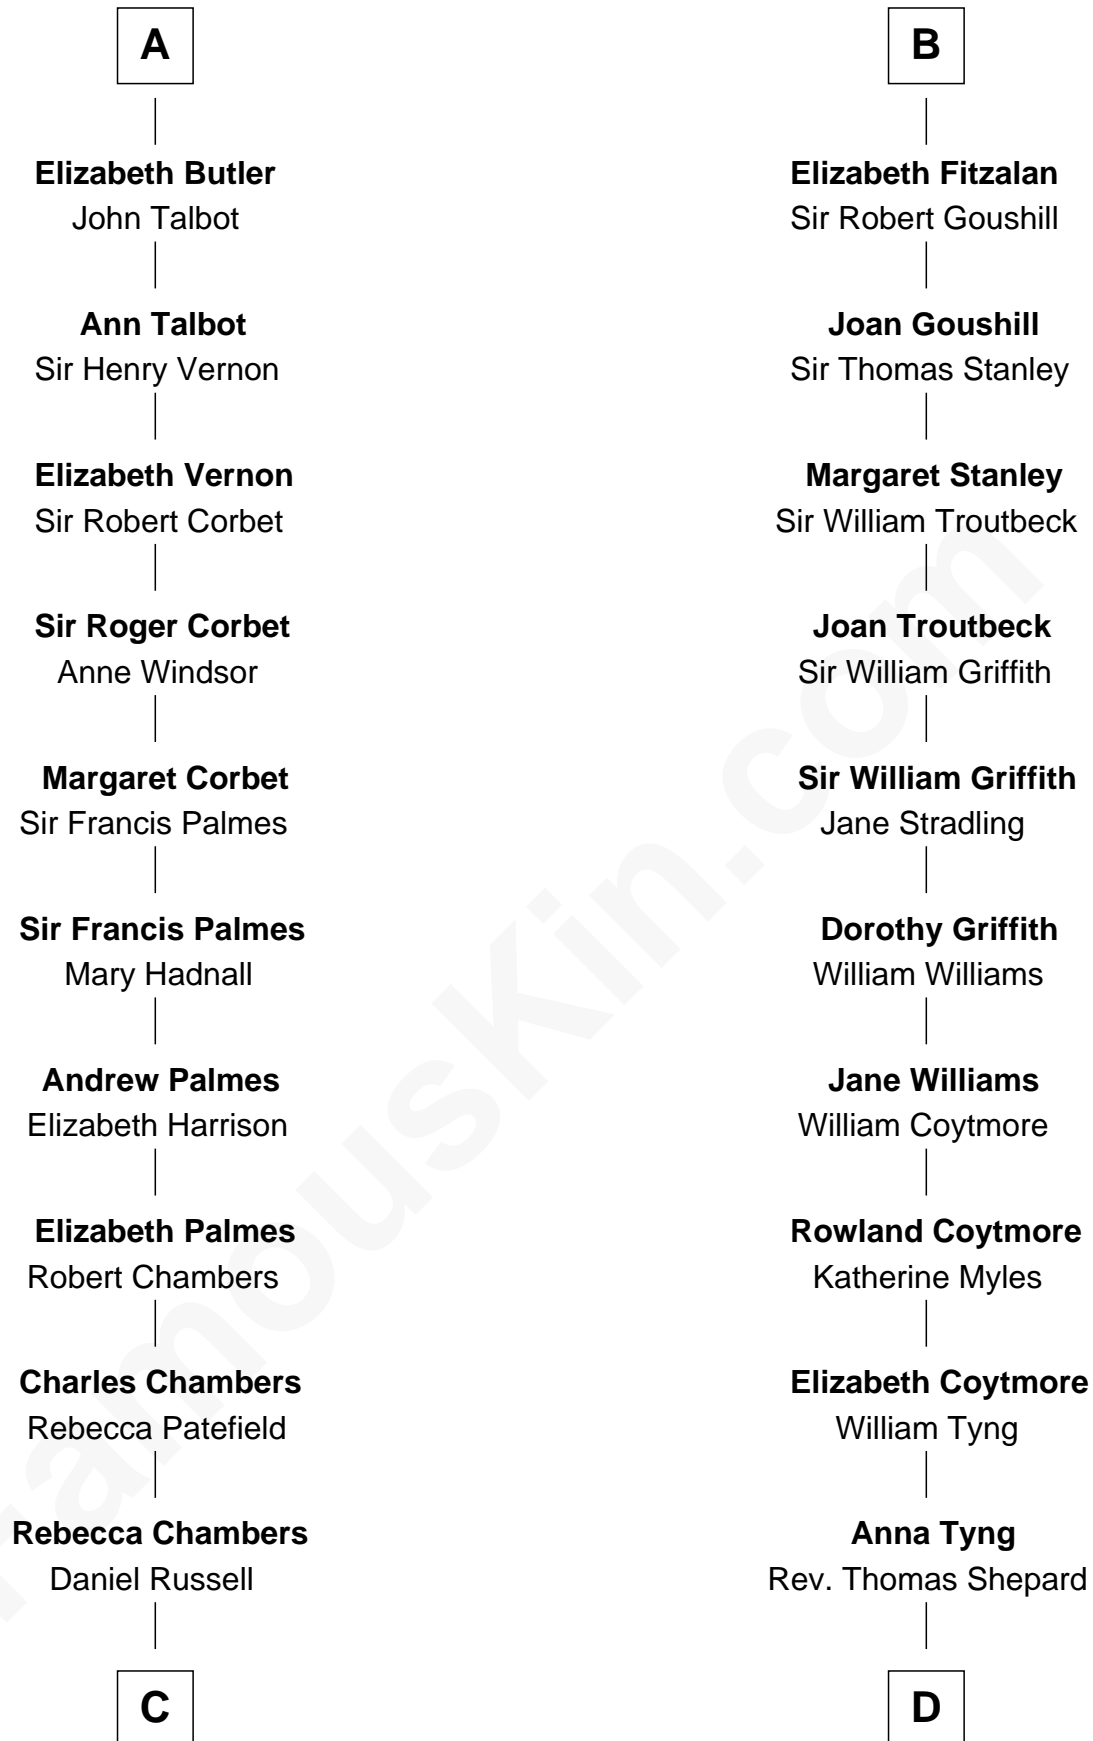

FamousKin.com
Relationship Chart of
James Russell Lowell
American "Fireside" Poet

20th cousin 1 time removed of
John Quincy Adams
6th U.S. President

C

James Russell
Katharine Graves

Rebecca Russell
John Lowell