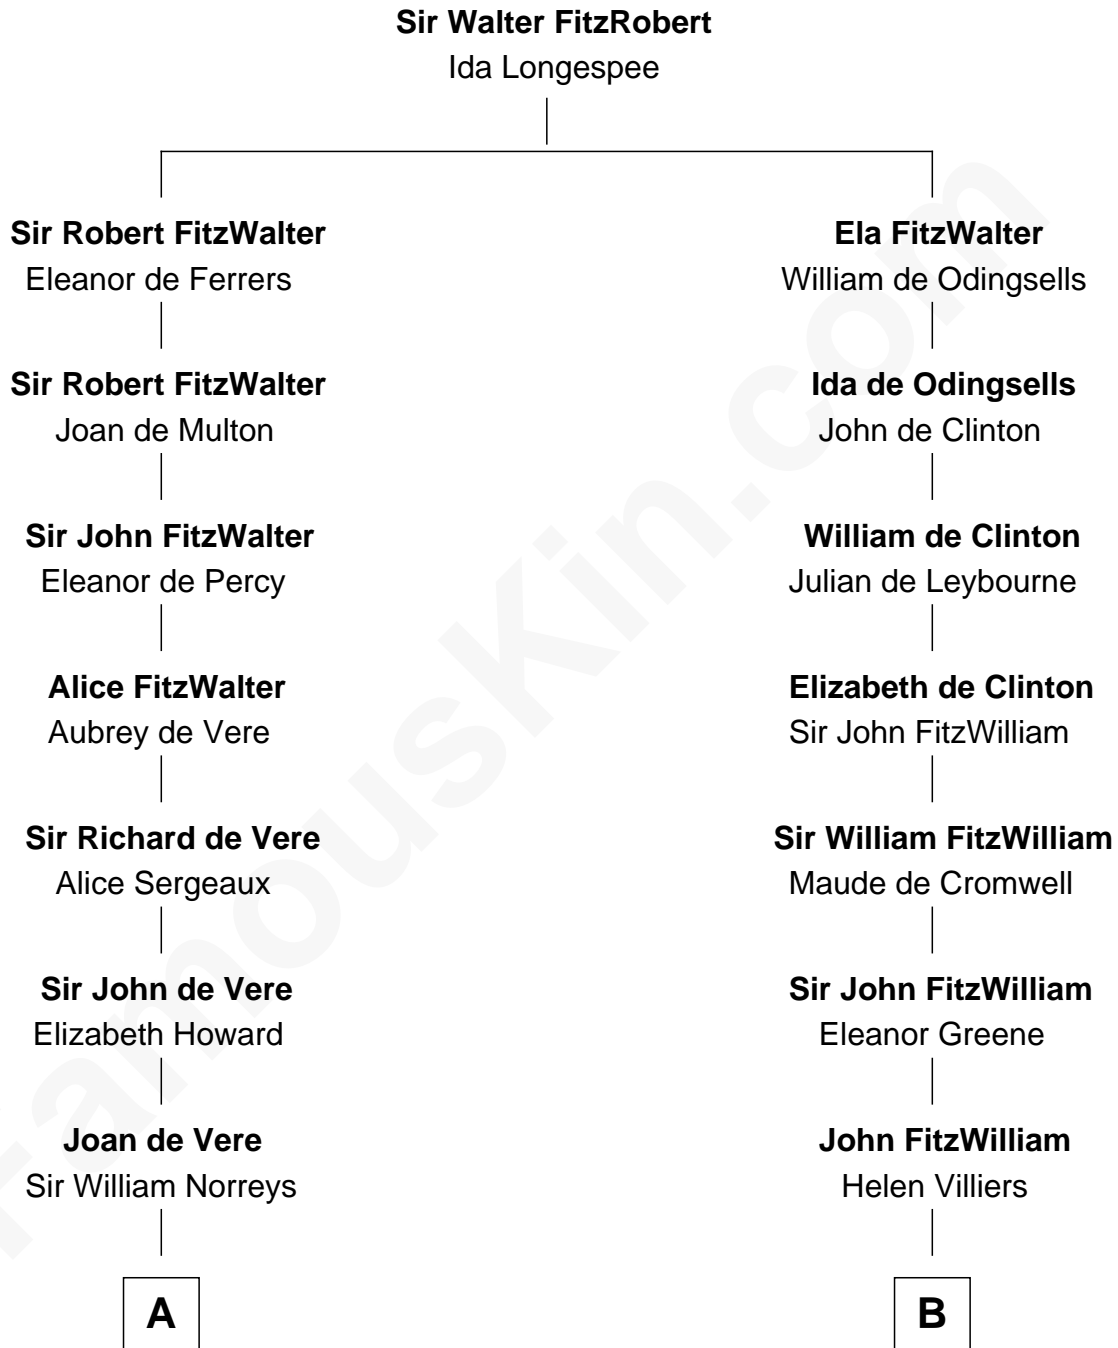

**FamousKin.com**  
**Relationship Chart of**  
**James Russell Lowell**  
*American "Fireside" Poet*

**17th cousin 1 time removed of**  
**John Quincy Adams**  
*6th U.S. President*

C

Rev. Charles Lowell  
Harriet Brackett Spence

James Russell Lowell  
*American "Fireside" Poet*

FamousKin.com