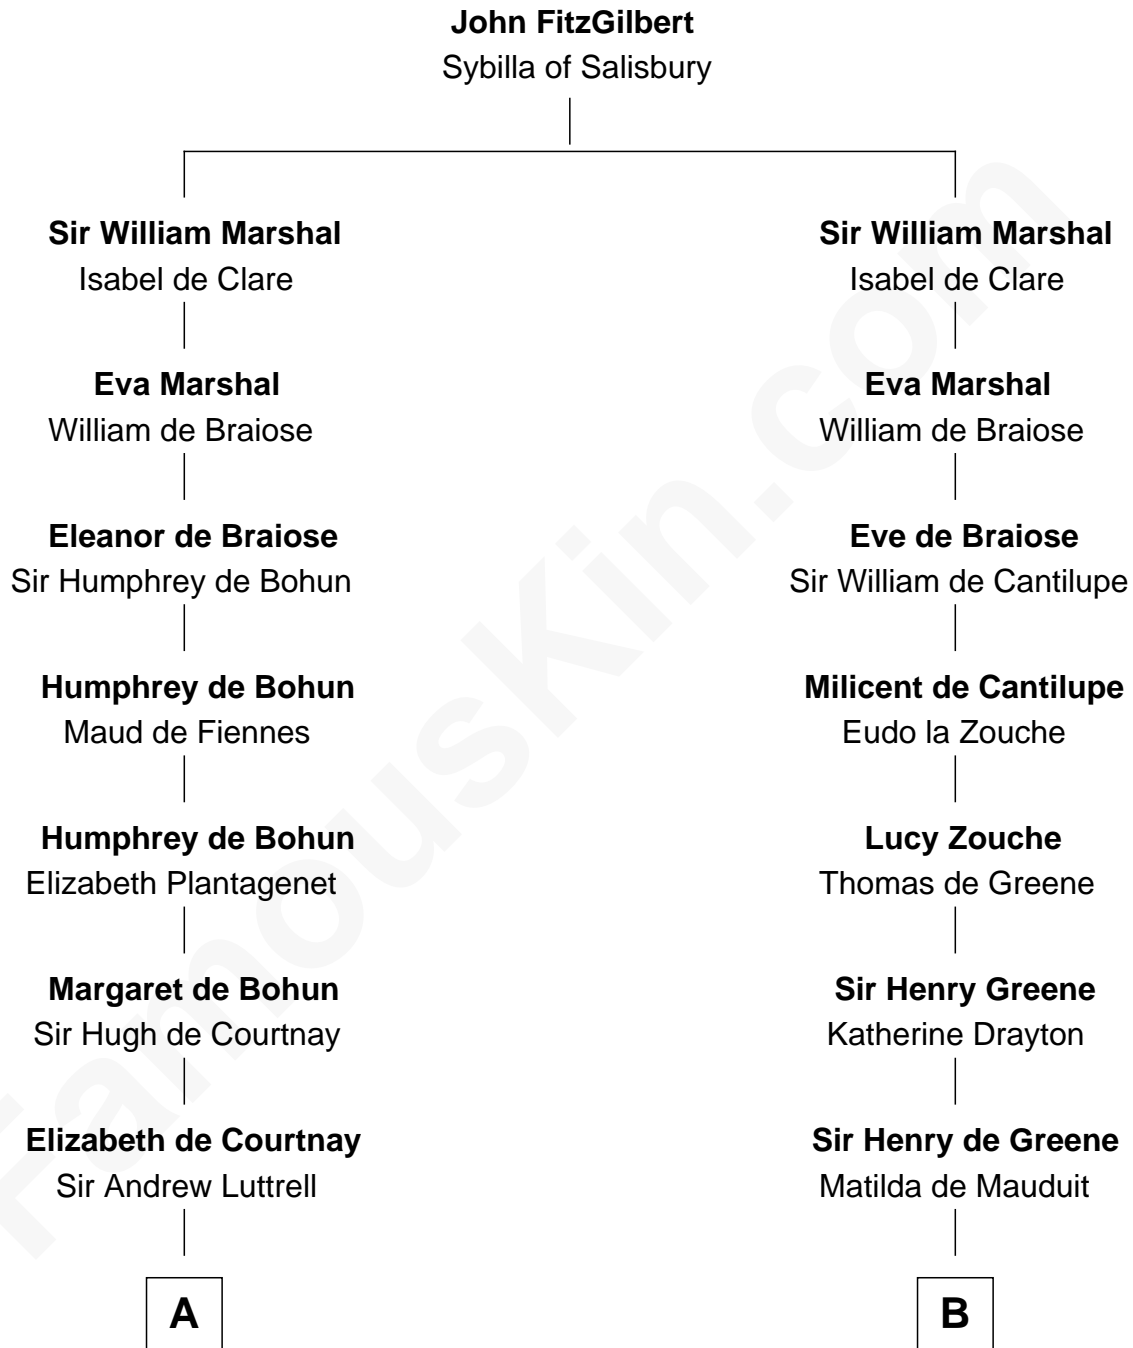

**FamousKin.com**  
**Relationship Chart of**  
**James Russell Lowell**  
*American "Fireside" Poet*

**19th cousin 2 times removed of**  
**John Quincy Adams**  
*6th U.S. President*

**C**

**Ebenezer Lowell**  
Elizabeth Shailer