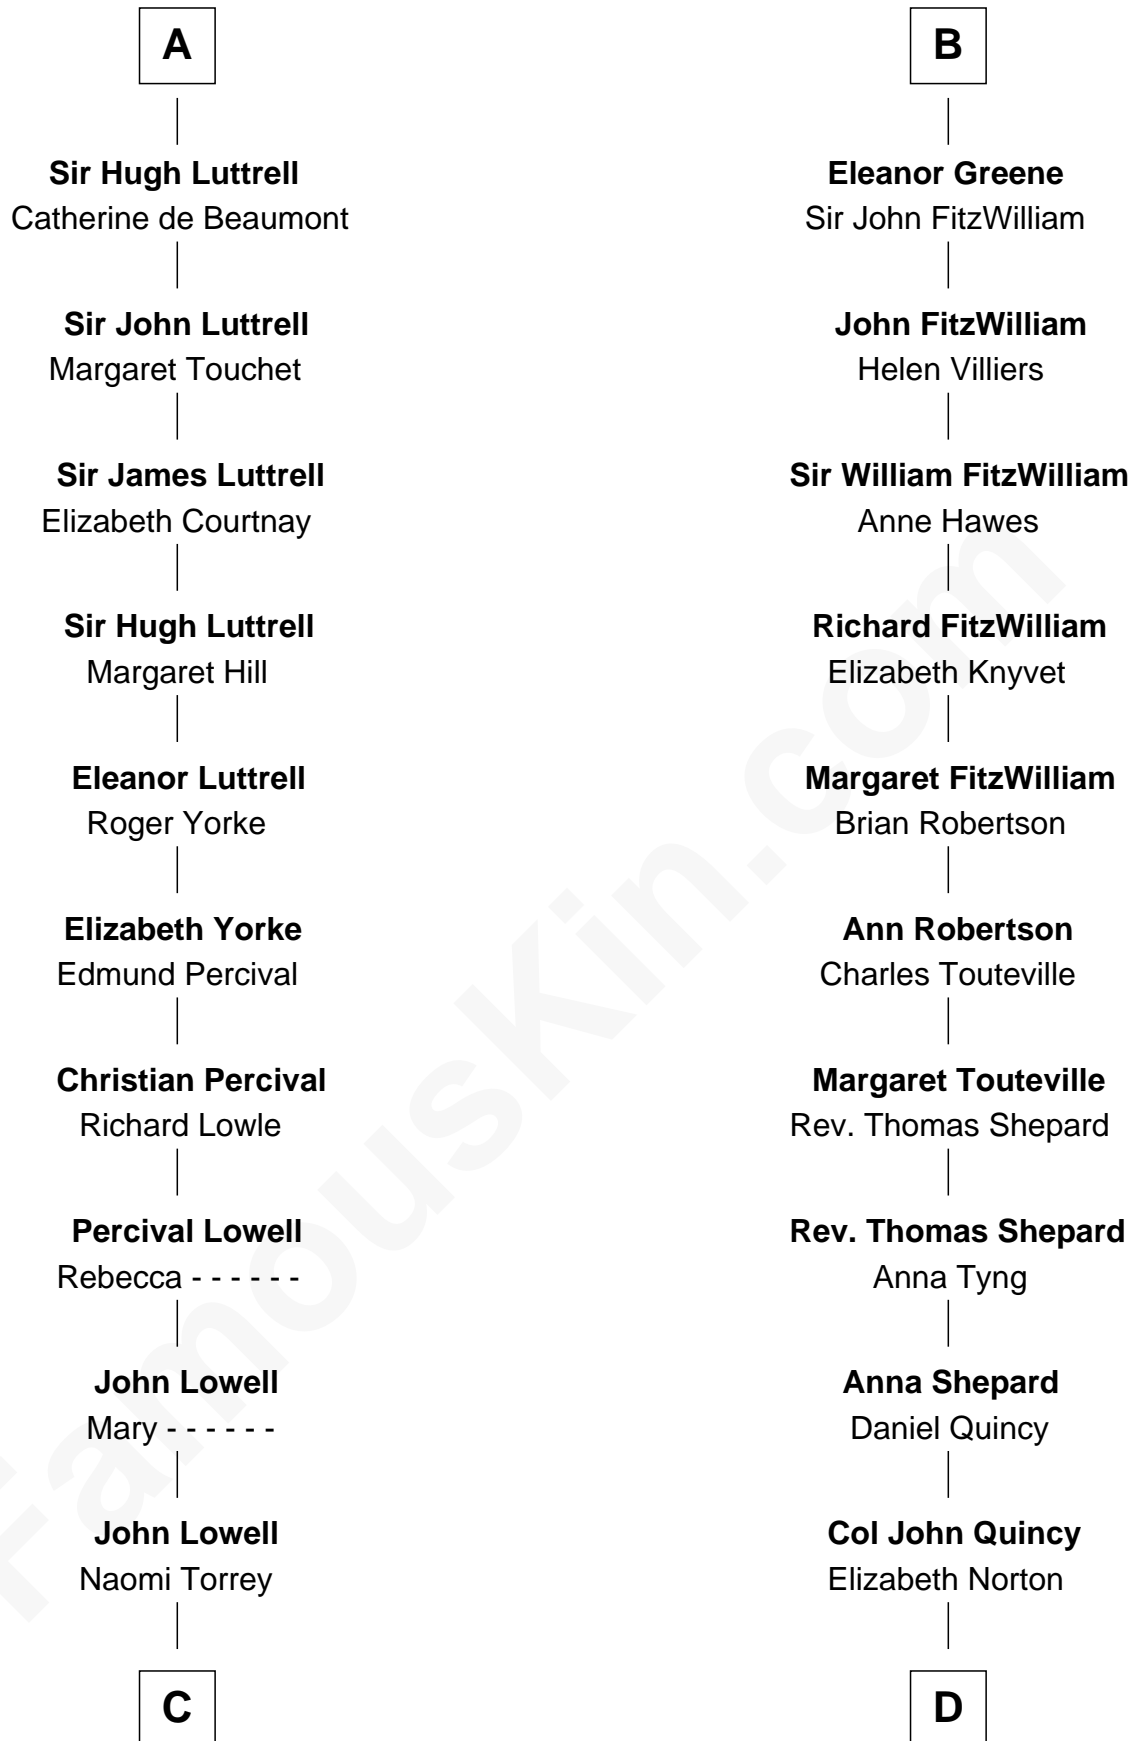

**FamousKin.com**  
**Relationship Chart of**  
**James Russell Lowell**  
*American "Fireside" Poet*

**19th cousin 2 times removed of**  
**John Quincy Adams**  
*6th U.S. President*

**C**

**Ebenezer Lowell**  
Elizabeth Shailer