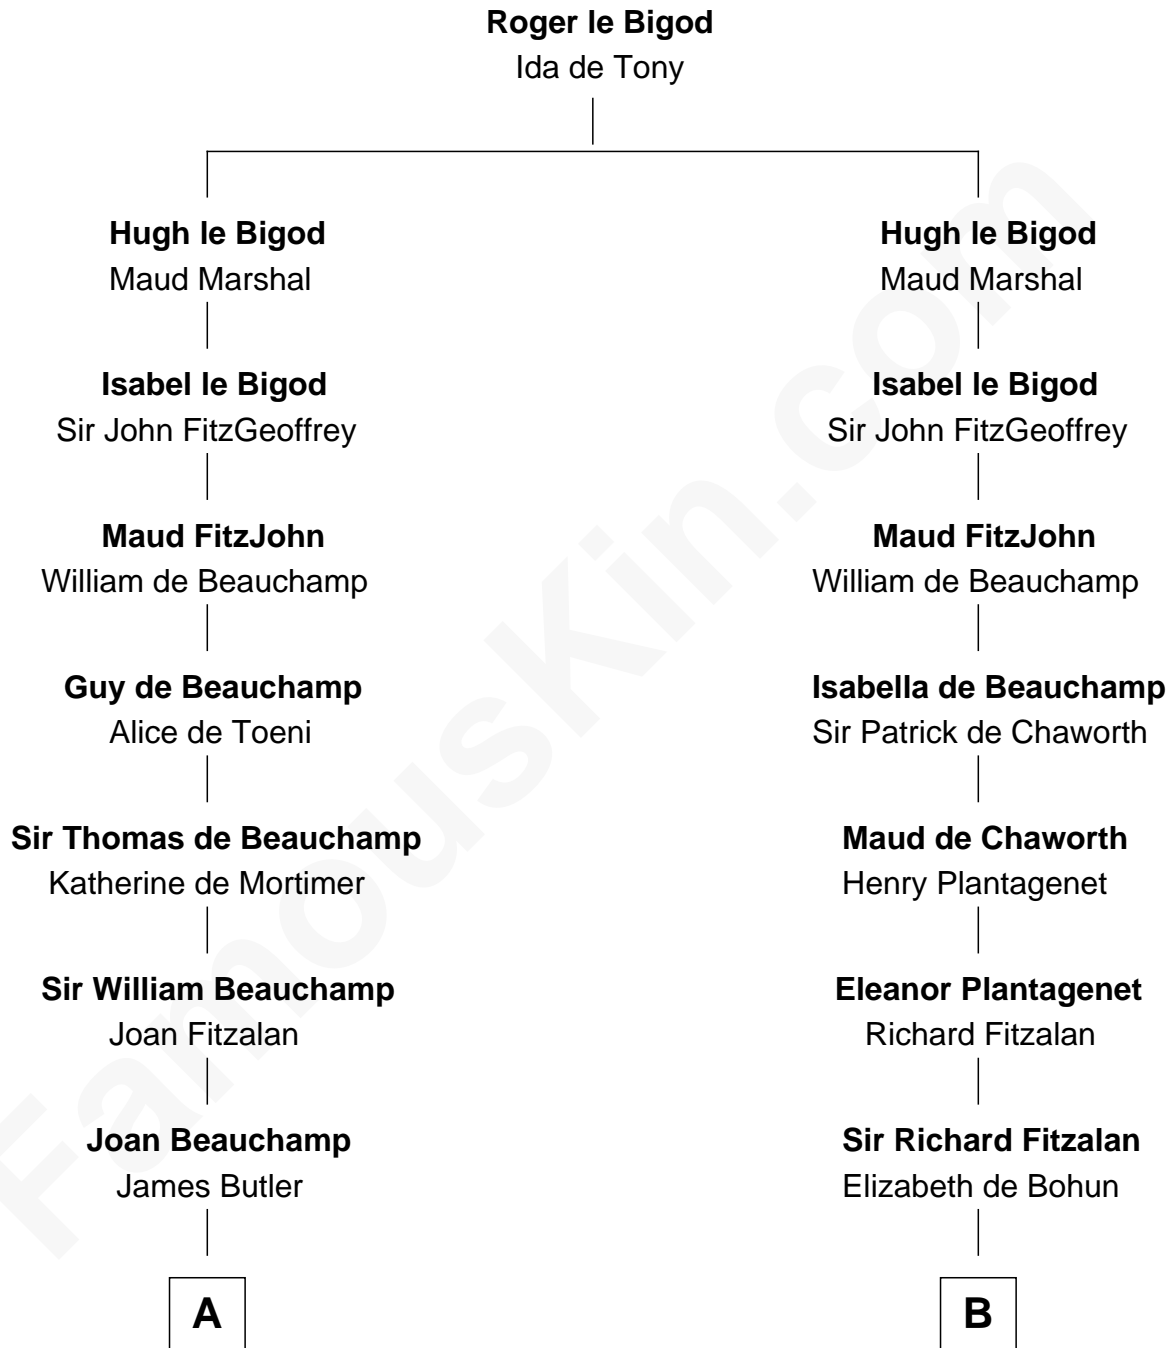

FamousKin.com Relationship Chart of

James Russell Lowell

American "Fireside" Poet

20th cousin of

Abigail (Smith) Adams

First Lady of President John Adams

C

James Russell
Katharine Graves

Rebecca Russell
John Lowell

Rev. Charles Lowell
Harriet Brackett Spence

James Russell Lowell
American "Fireside" Poet

D

Anna Shepard
Daniel Quincy

Col John Quincy
Elizabeth Norton

Elizabeth Quincy
Rev. William Smith