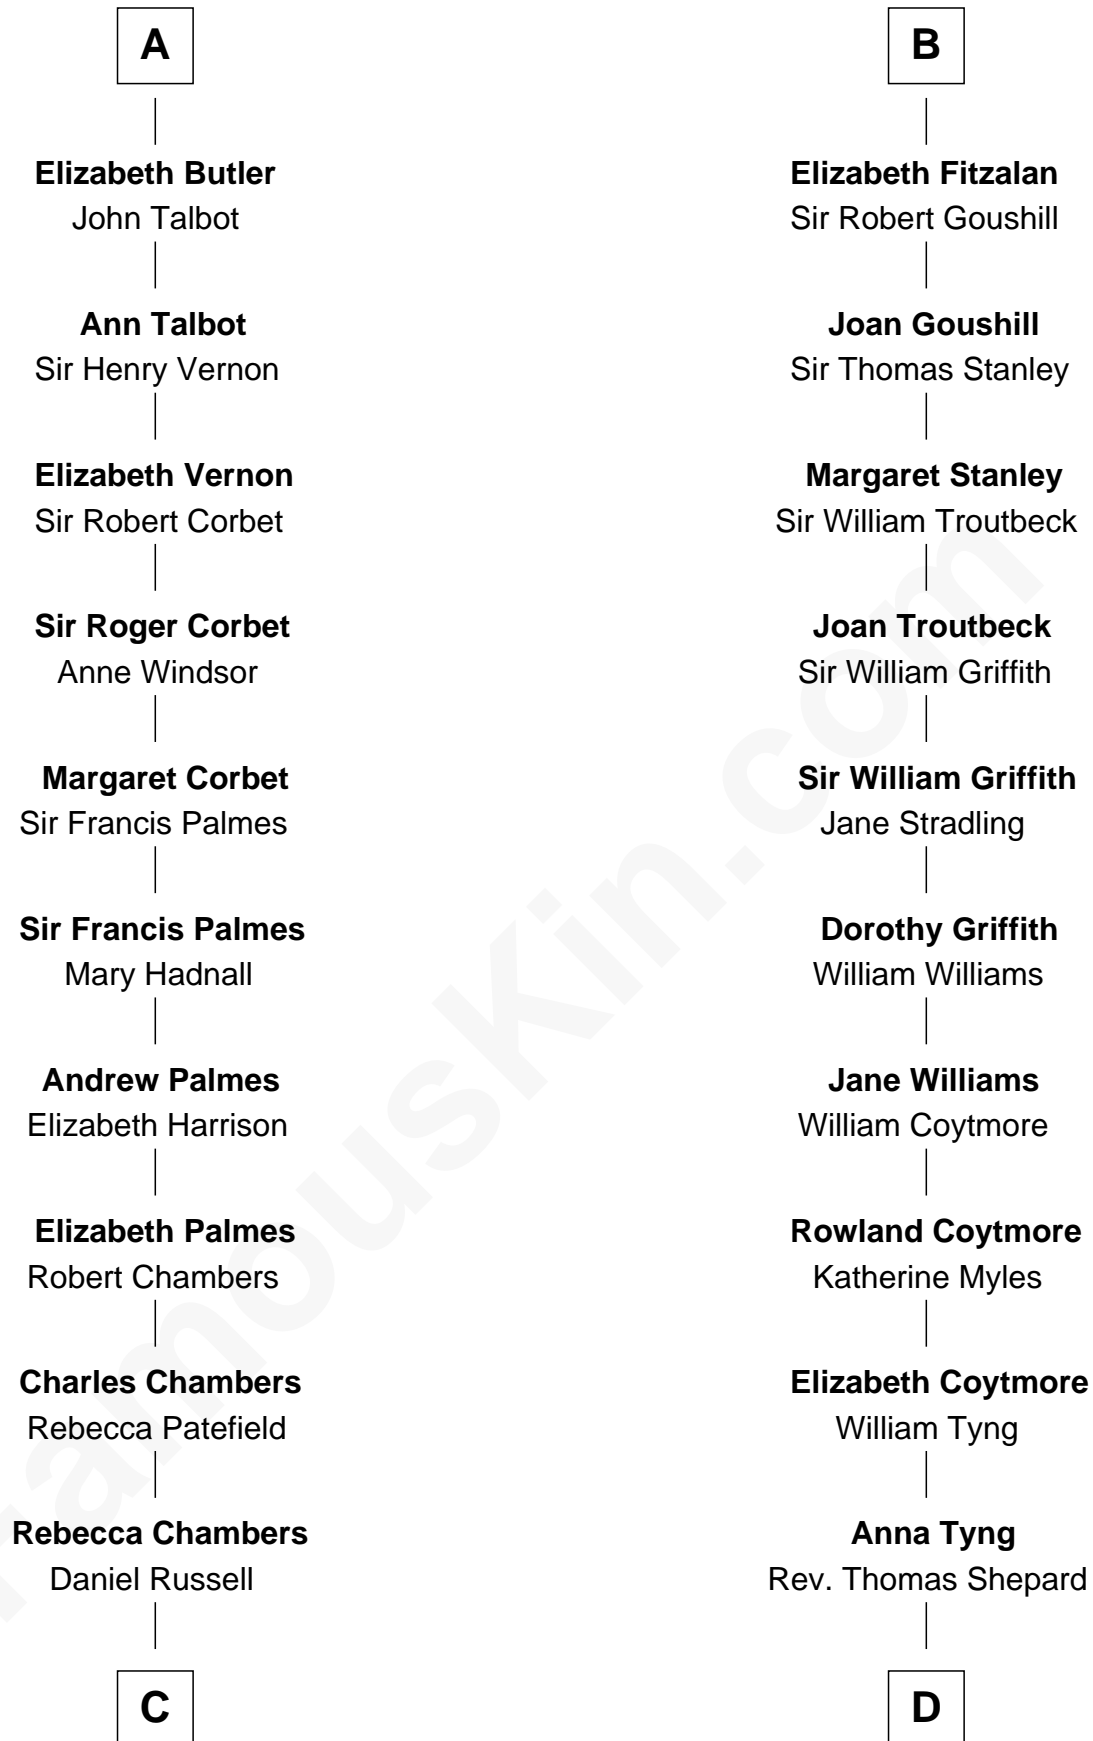

FamousKin.com Relationship Chart of

James Russell Lowell

American "Fireside" Poet

20th cousin of

Abigail (Smith) Adams

First Lady of President John Adams

C

James Russell
Katharine Graves