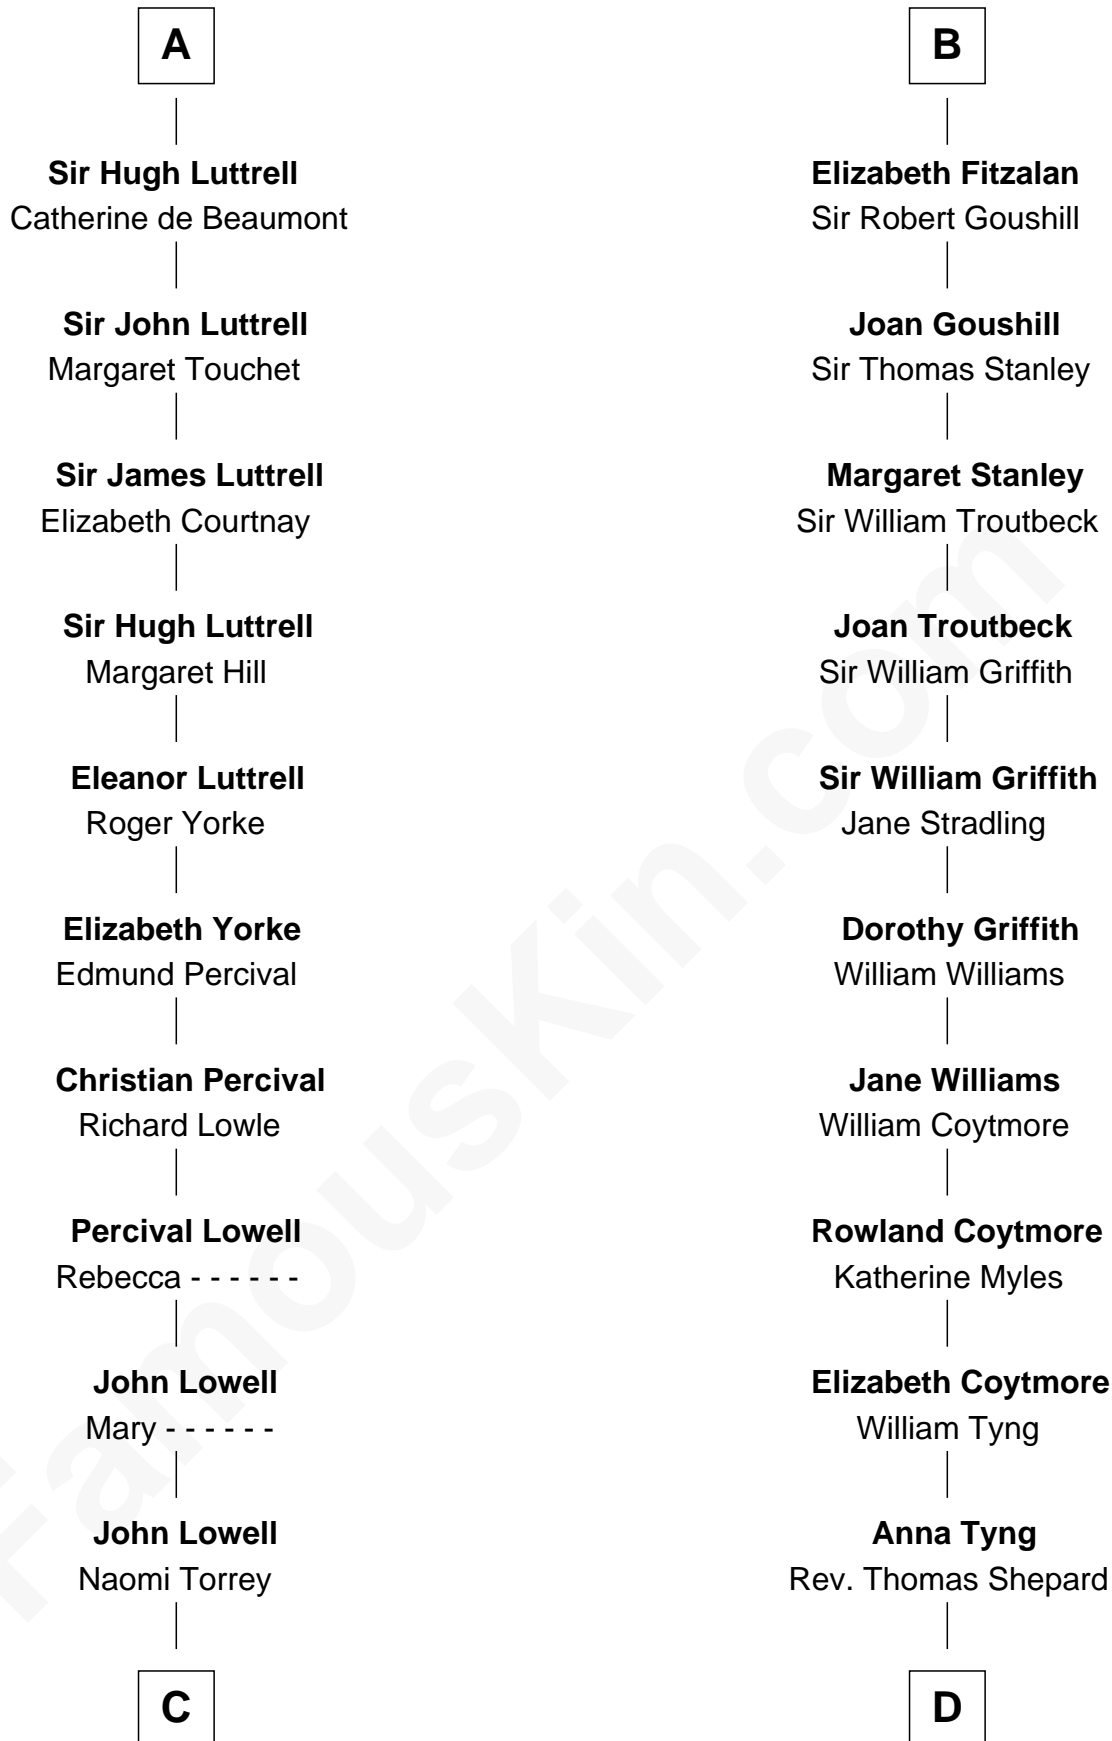

FamousKin.com Relationship Chart of

James Russell Lowell

American "Fireside" Poet

20th cousin 1 time removed of

Abigail (Smith) Adams

First Lady of President John Adams

C

Ebenezer Lowell
Elizabeth Shailer