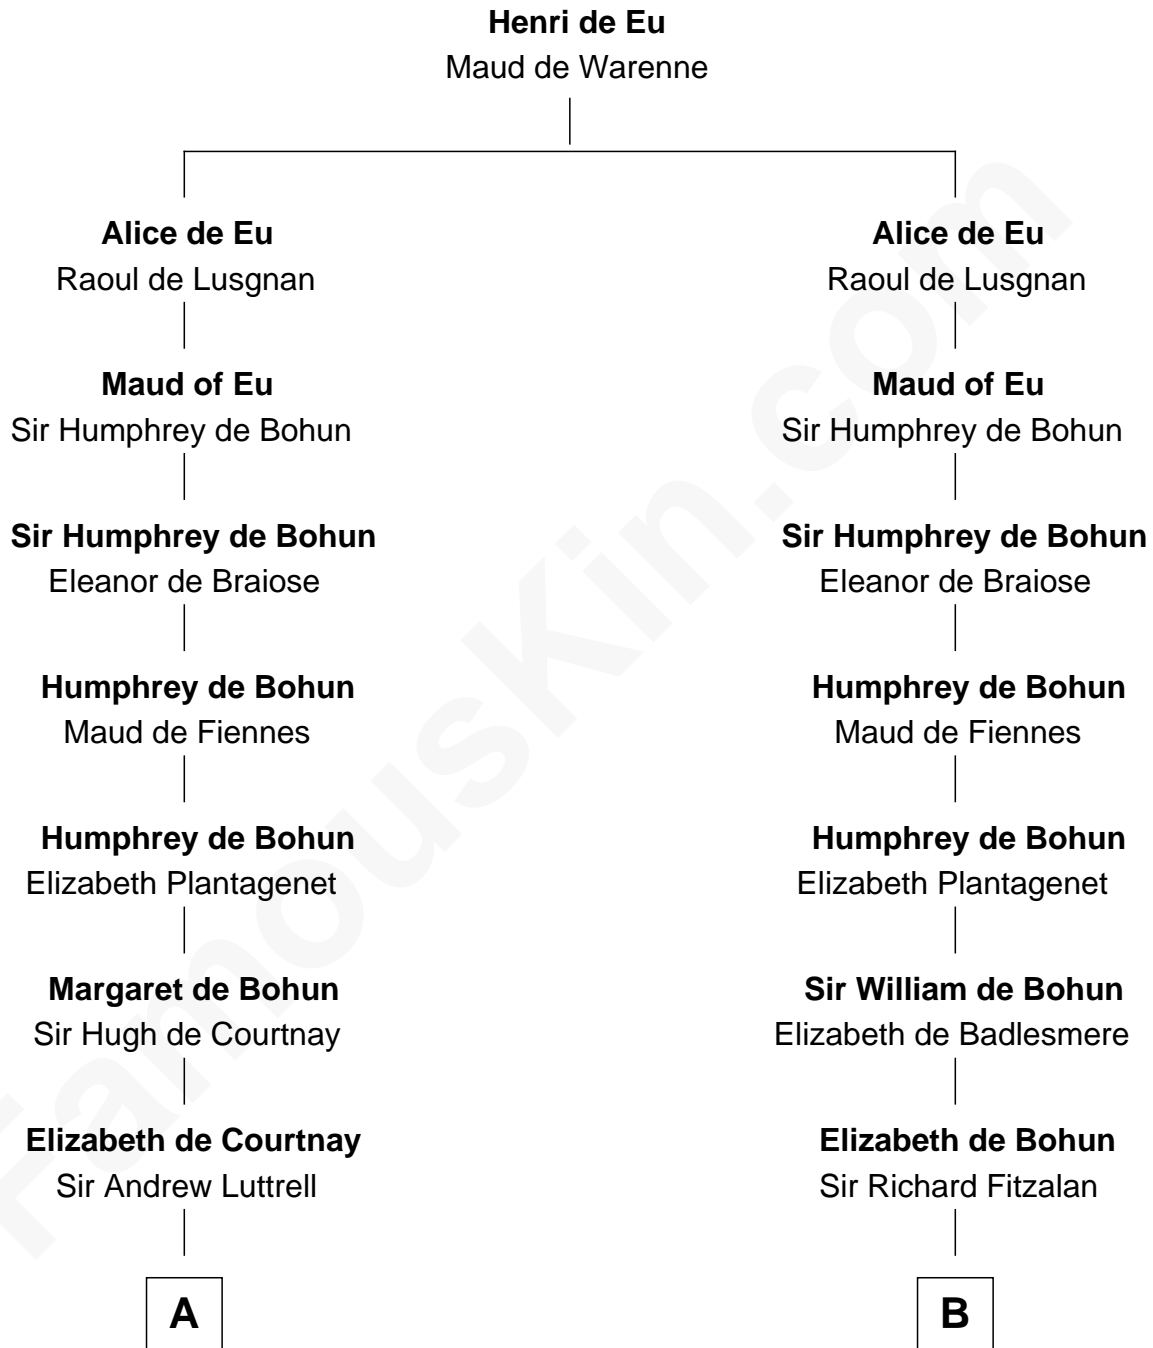

FamousKin.com Relationship Chart of

James Russell Lowell

American "Fireside" Poet

20th cousin 1 time removed of

Abigail (Smith) Adams

First Lady of President John Adams

C

Ebenezer Lowell
Elizabeth Shailer