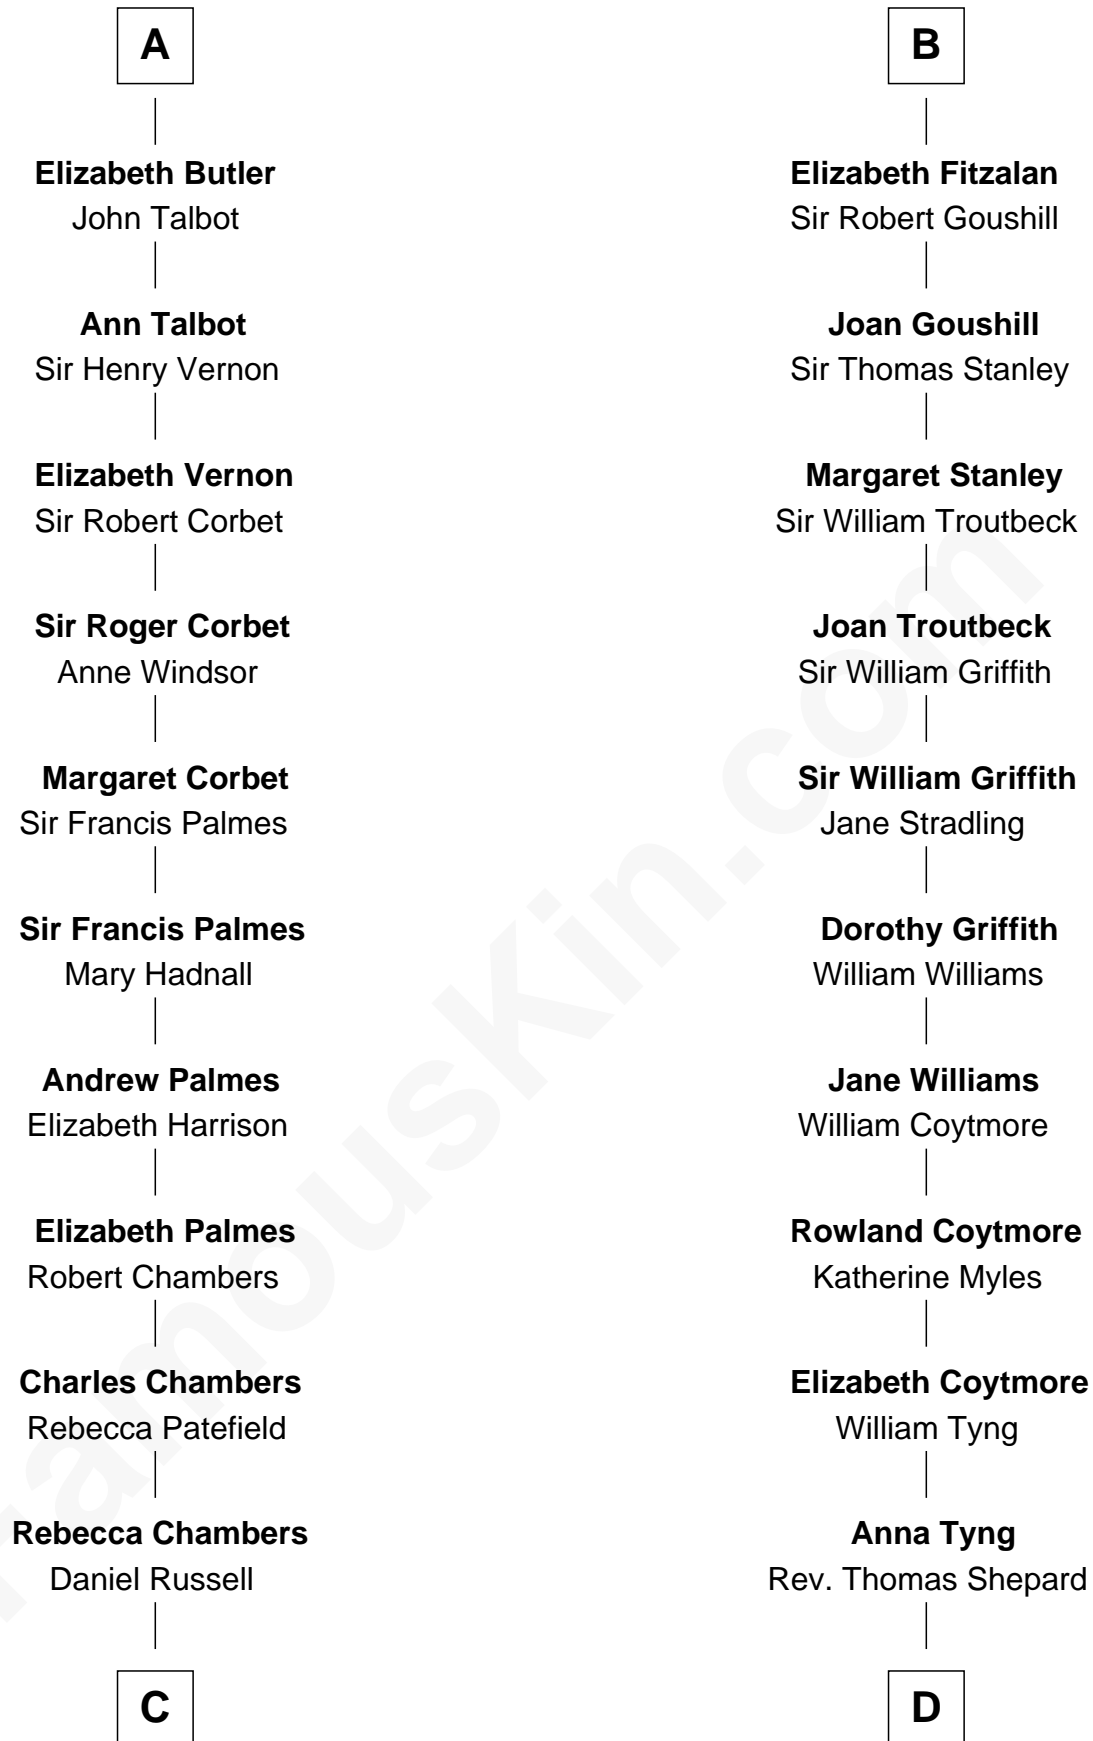

FamousKin.com

Relationship Chart of

James Russell Lowell

American "Fireside" Poet

20th cousin of

Abigail (Smith) Adams

First Lady of President John Adams

C