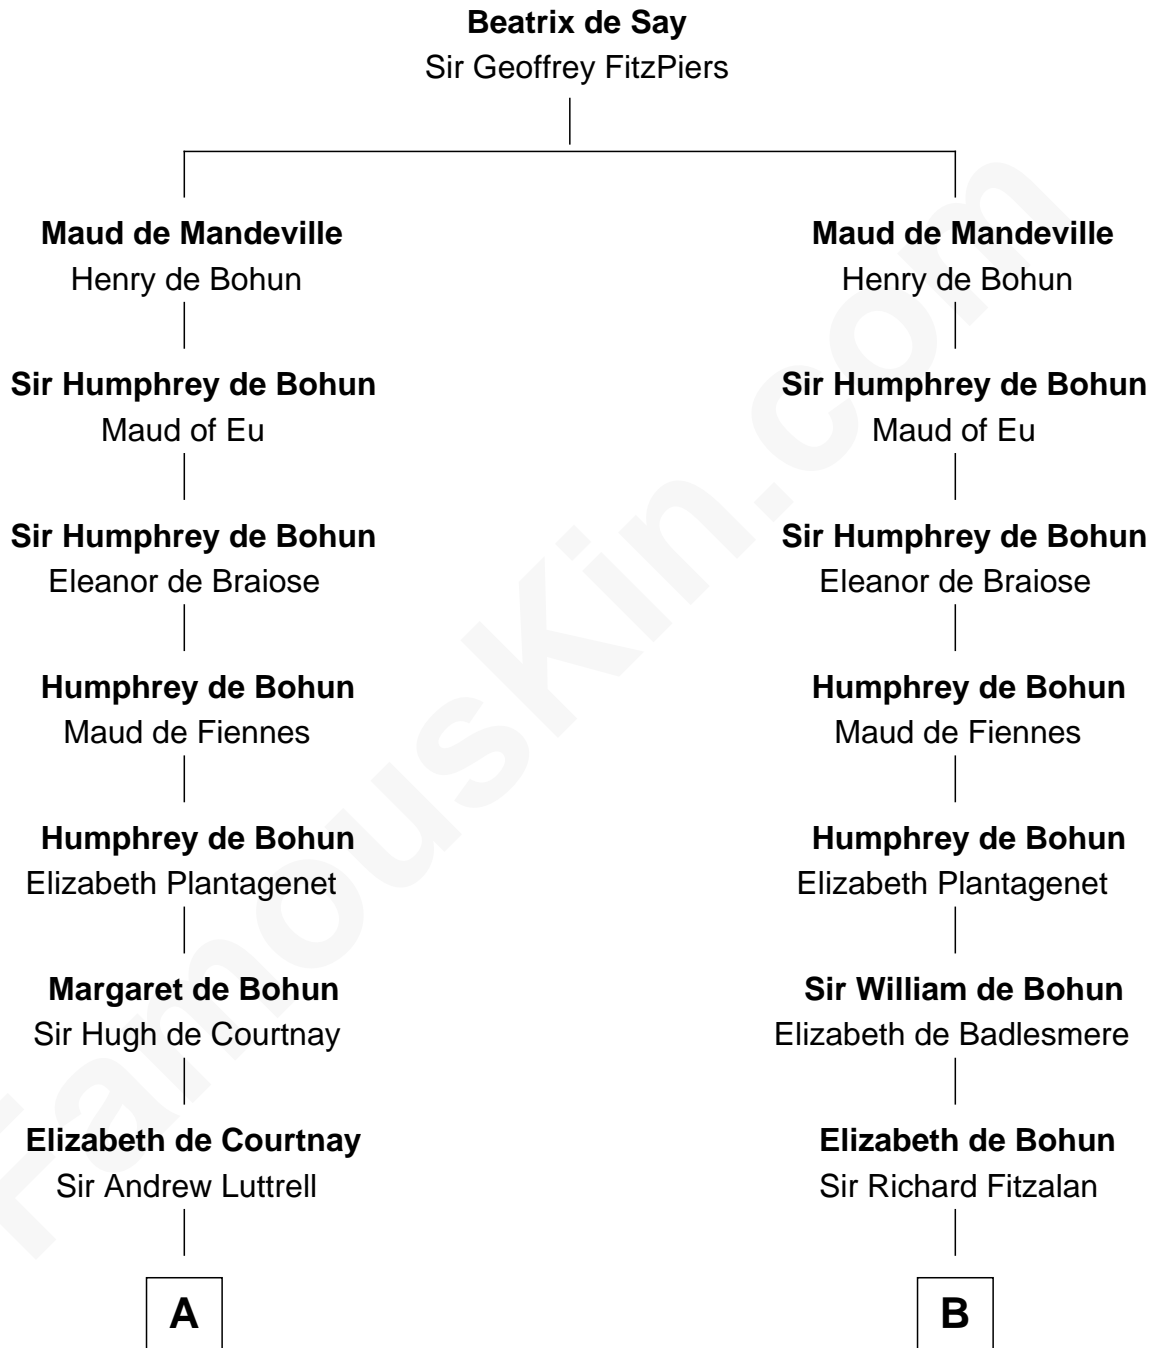

FamousKin.com Relationship Chart of

James Russell Lowell

American "Fireside" Poet

20th cousin 1 time removed of

Abigail (Smith) Adams

First Lady of President John Adams

C

Ebenezer Lowell
Elizabeth Shailer