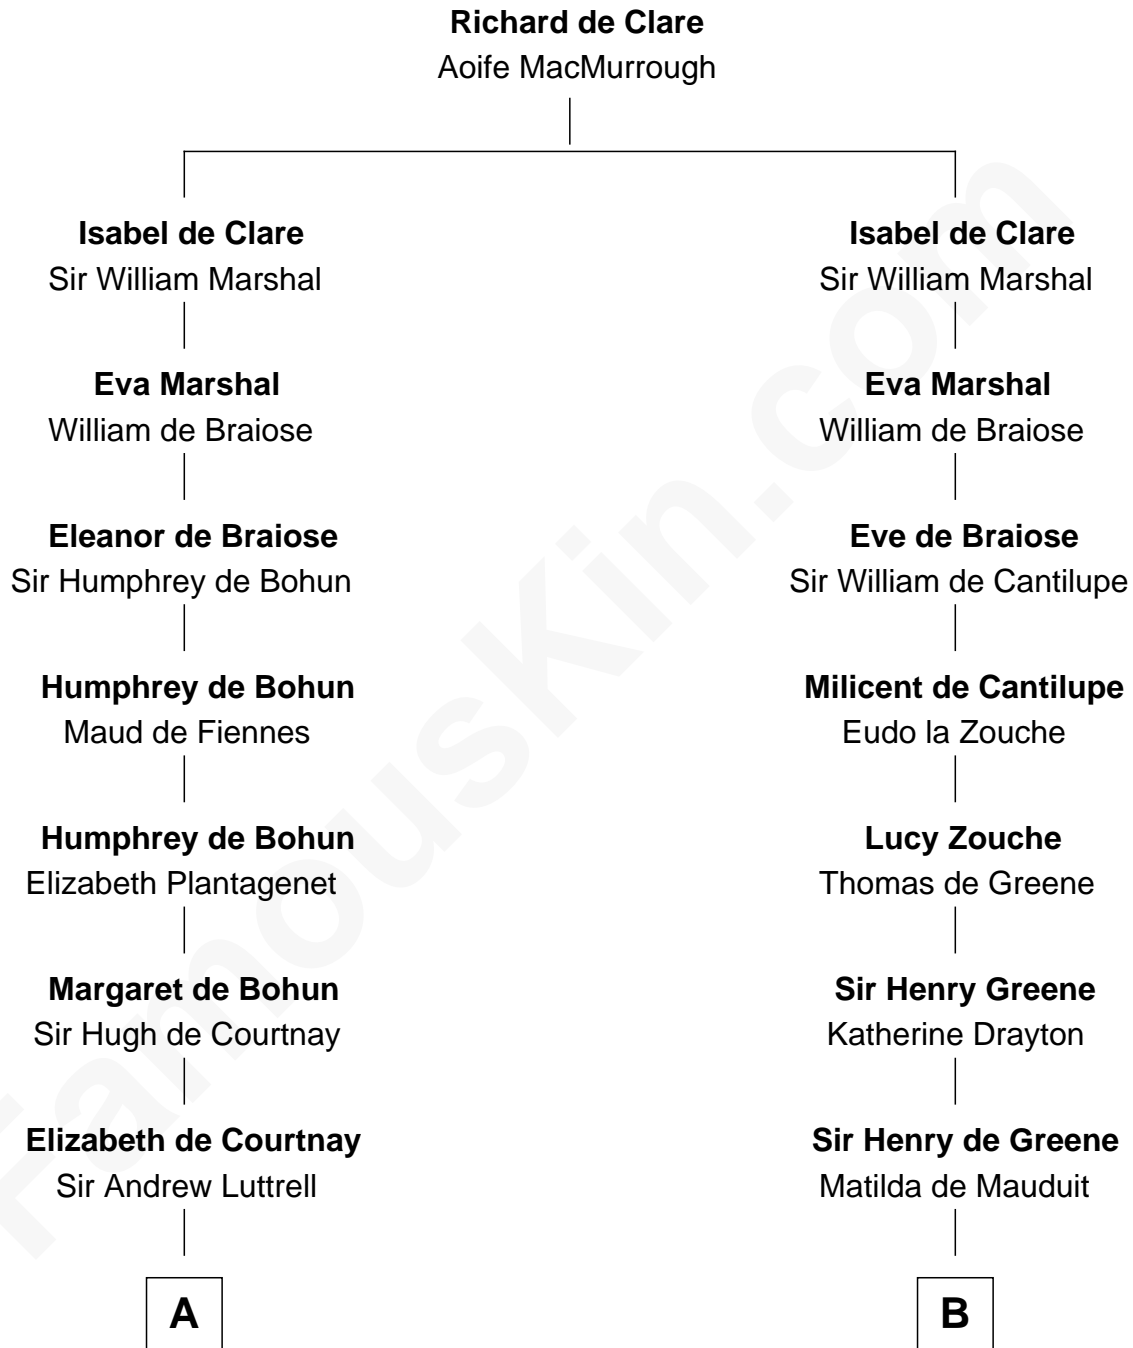

FamousKin.com
Relationship Chart of
James Russell Lowell
American "Fireside" Poet

18th cousin 3 times removed of

Abigail (Smith) Adams
First Lady of President John Adams

C

Ebenezer Lowell
Elizabeth Shailer