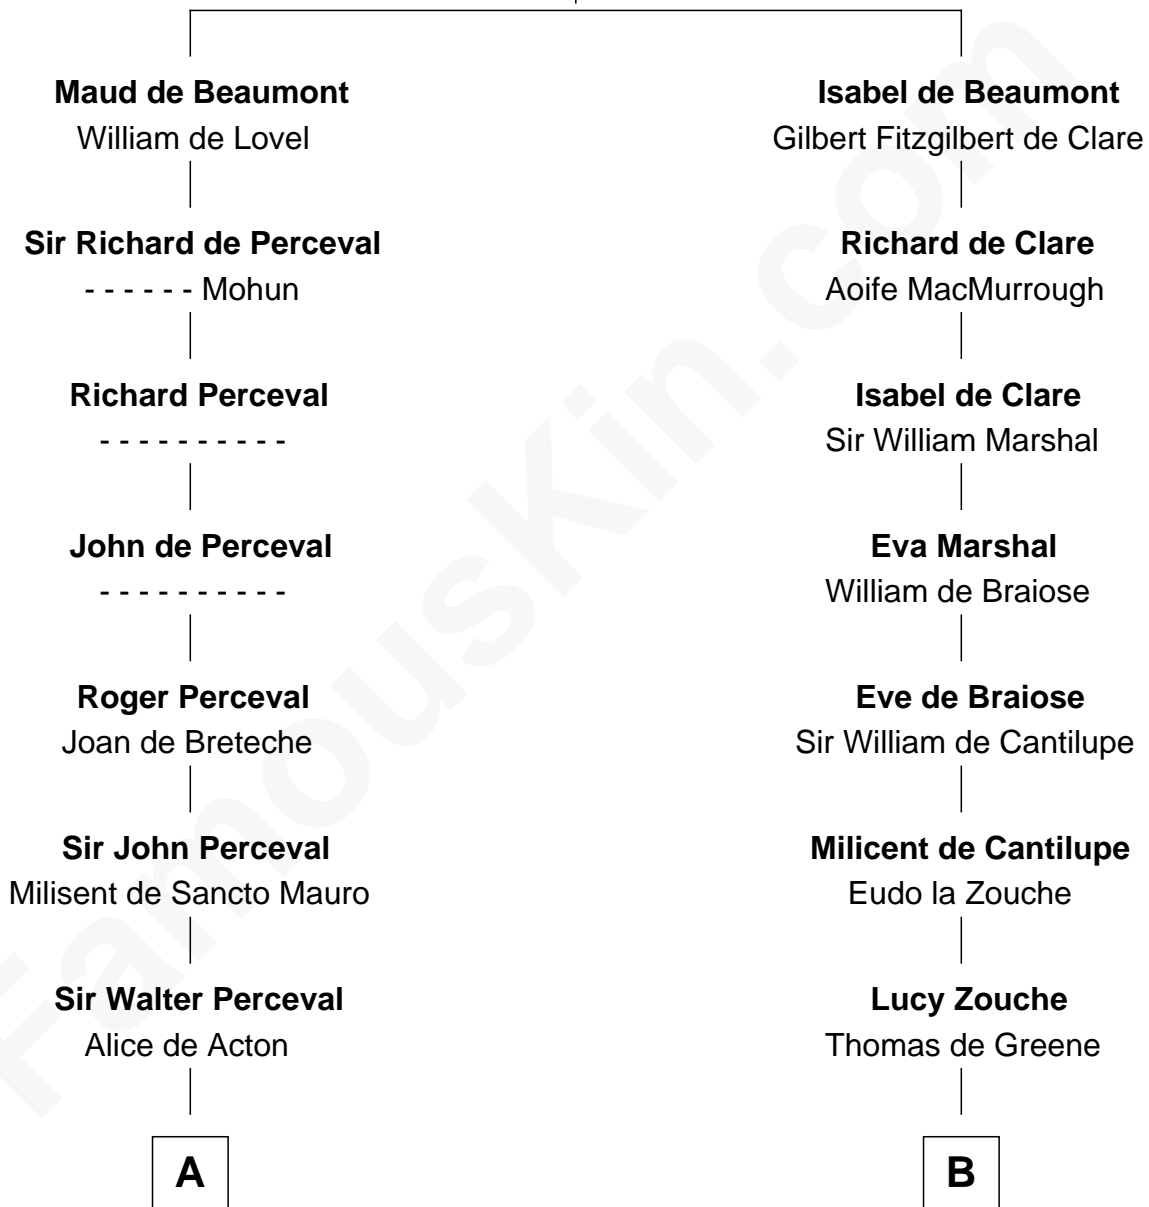

FamousKin.com
Relationship Chart of
James Russell Lowell
American "Fireside" Poet

20th cousin 1 time removed of

Abigail (Smith) Adams
First Lady of President John Adams

Sir Robert de Beaumont
 Isabel de Vermandois