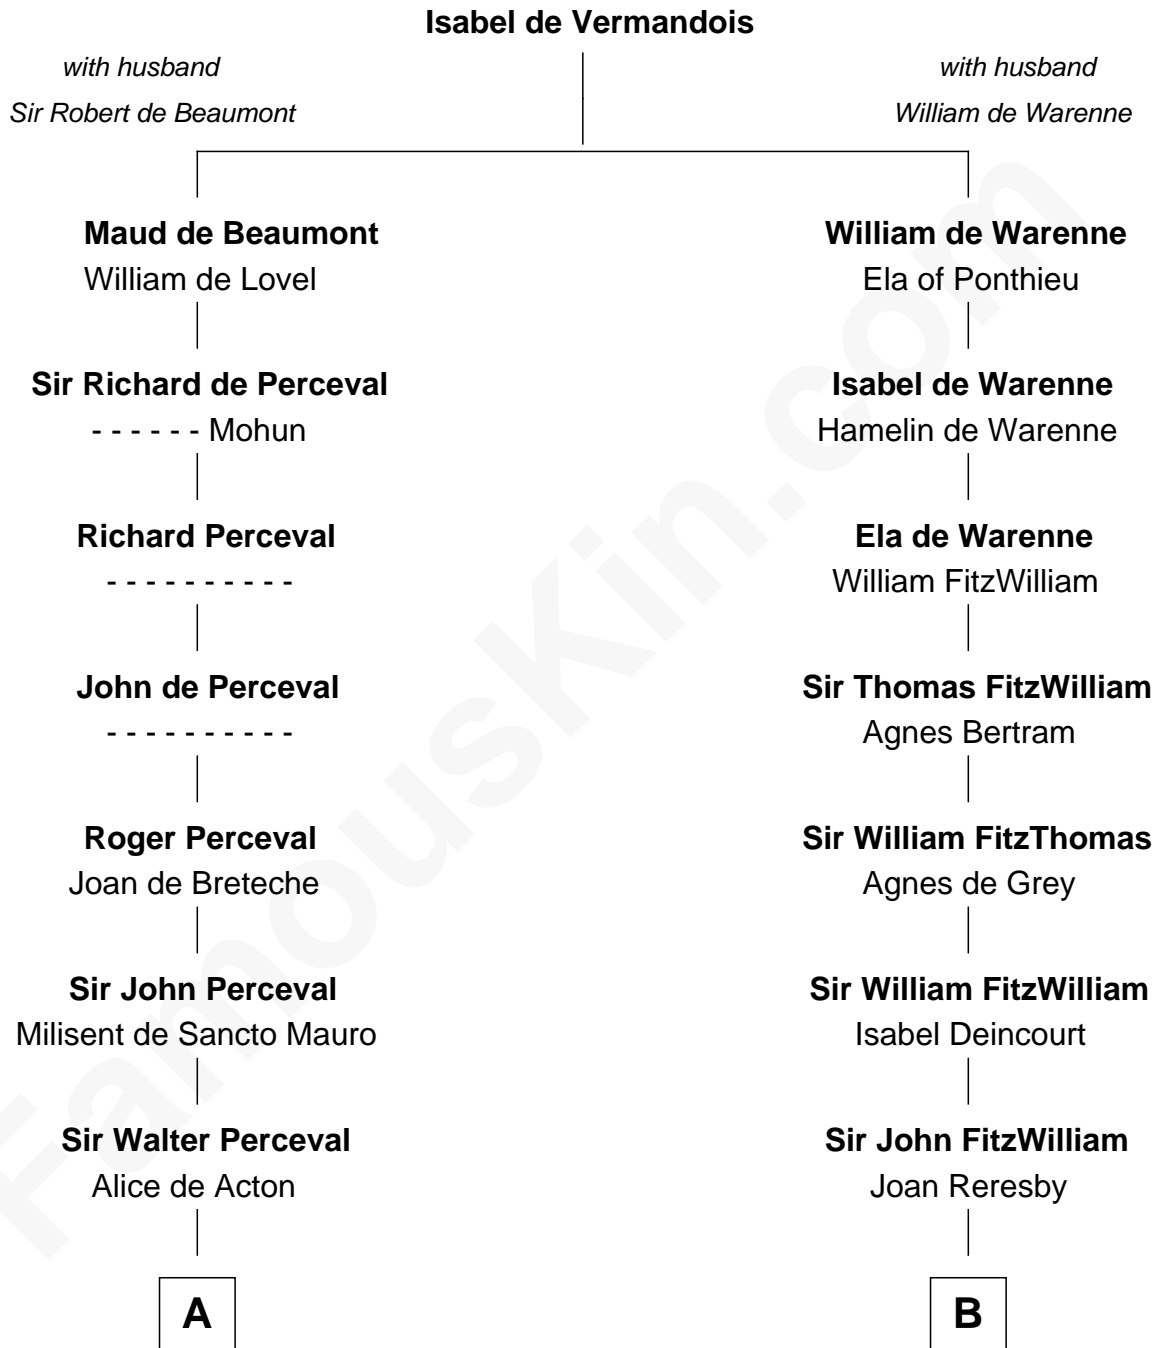

FamousKin.com
Relationship Chart of
James Russell Lowell
American "Fireside" Poet

20th cousin 1 time removed of

Abigail (Smith) Adams
First Lady of President John Adams

C

Ebenezer Lowell
Elizabeth Shailer