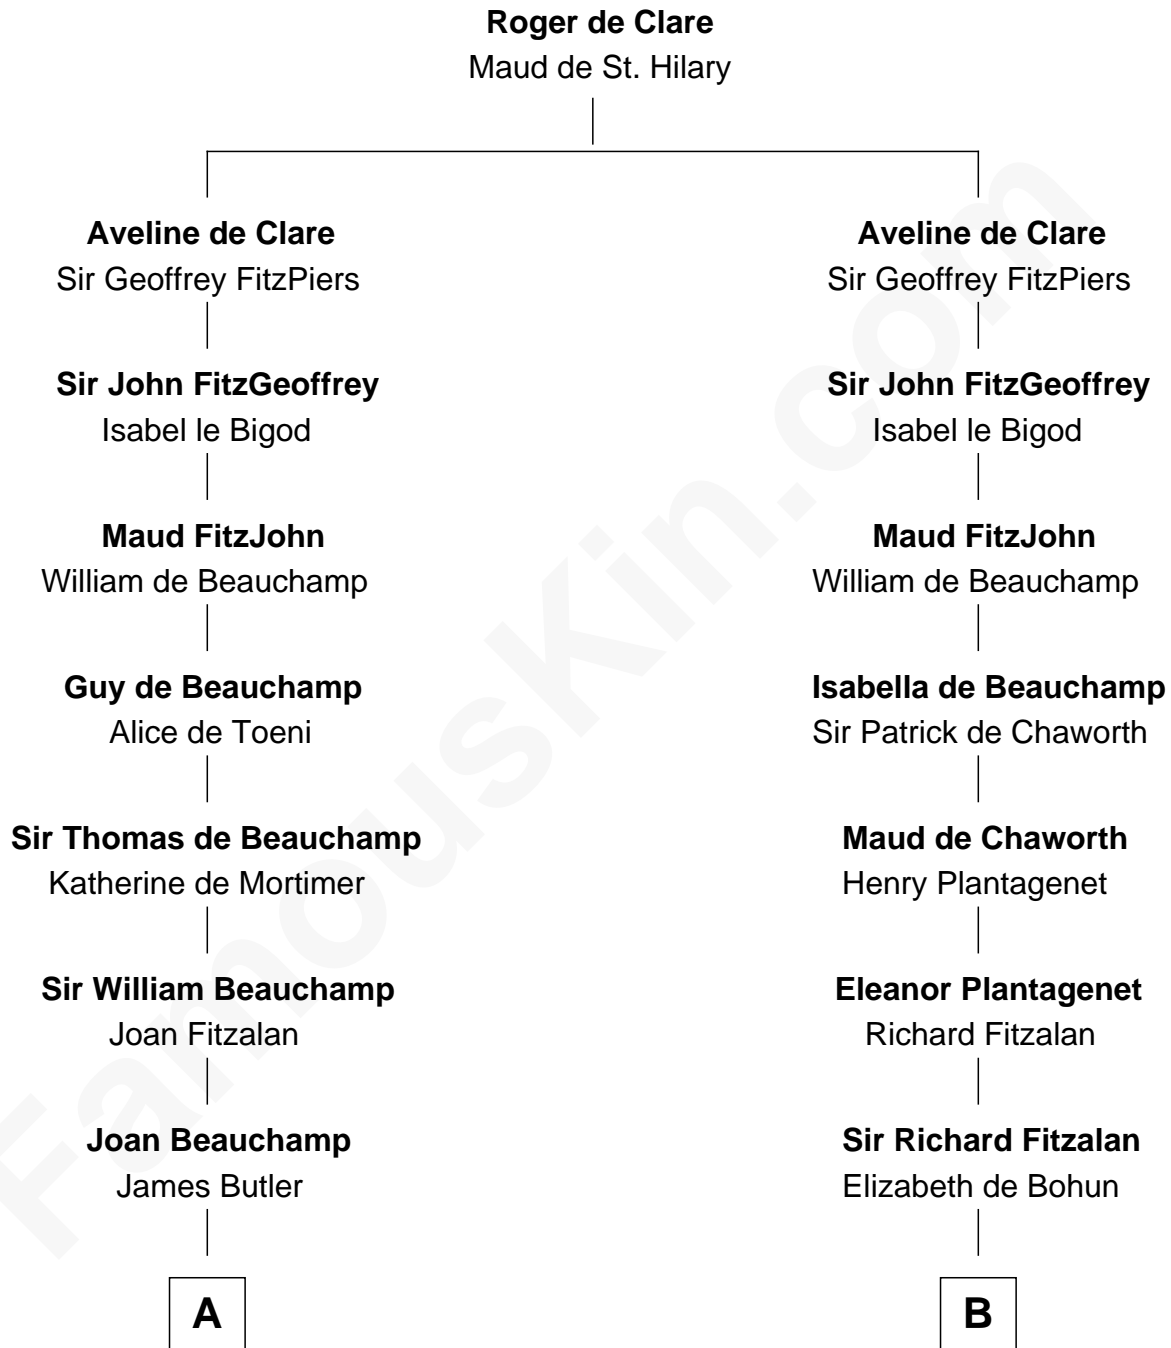

FamousKin.com Relationship Chart of

James Russell Lowell

American "Fireside" Poet

20th cousin of

Abigail (Smith) Adams

First Lady of President John Adams

C

James Russell
Katharine Graves

Rebecca Russell
John Lowell

Rev. Charles Lowell
Harriet Brackett Spence

James Russell Lowell
American "Fireside" Poet

D

Anna Shepard
Daniel Quincy

Col John Quincy
Elizabeth Norton

Elizabeth Quincy
Rev. William Smith