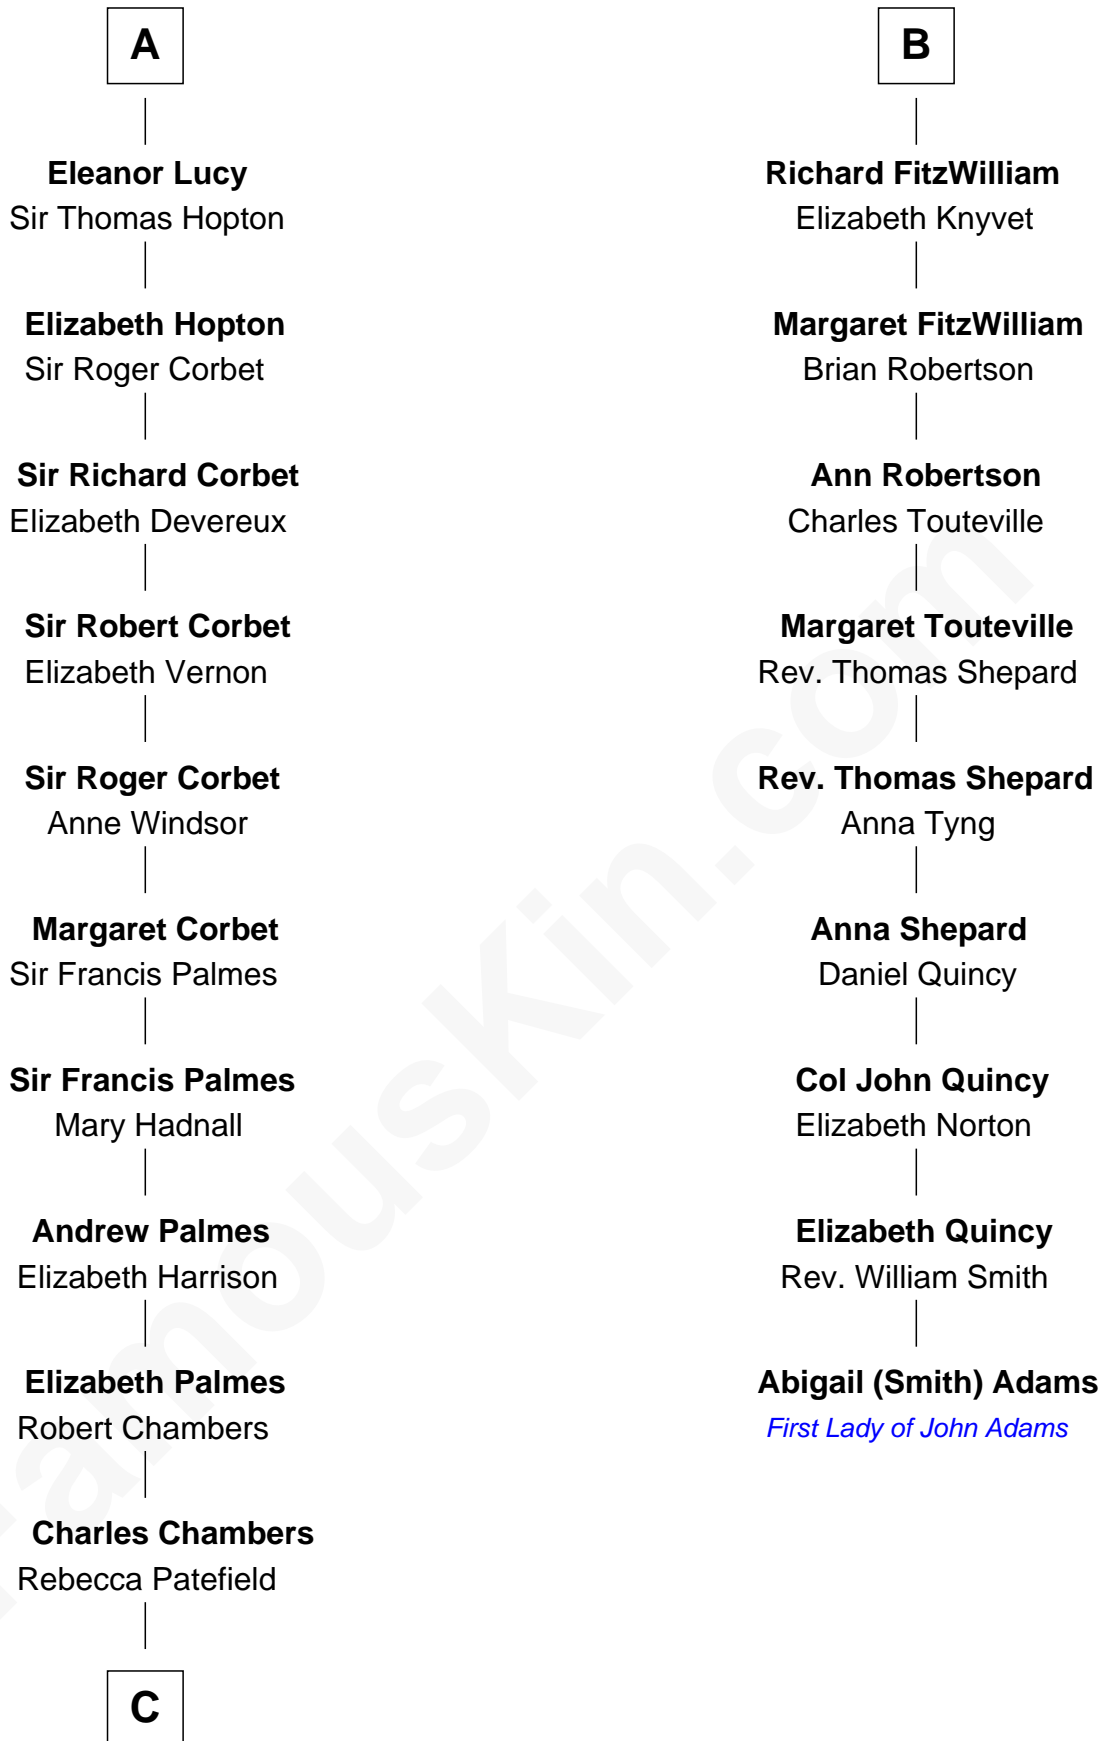

**FamousKin.com**  
**Relationship Chart of**  
**James Russell Lowell**  
*American "Fireside" Poet*

15th cousin 6 times removed of

**Abigail (Smith) Adams**  
*First Lady of President John Adams*

**C**

Rebecca Chambers

Daniel Russell

James Russell

Katharine Graves

Rebecca Russell

John Lowell

Rev. Charles Lowell

Harriet Brackett Spence