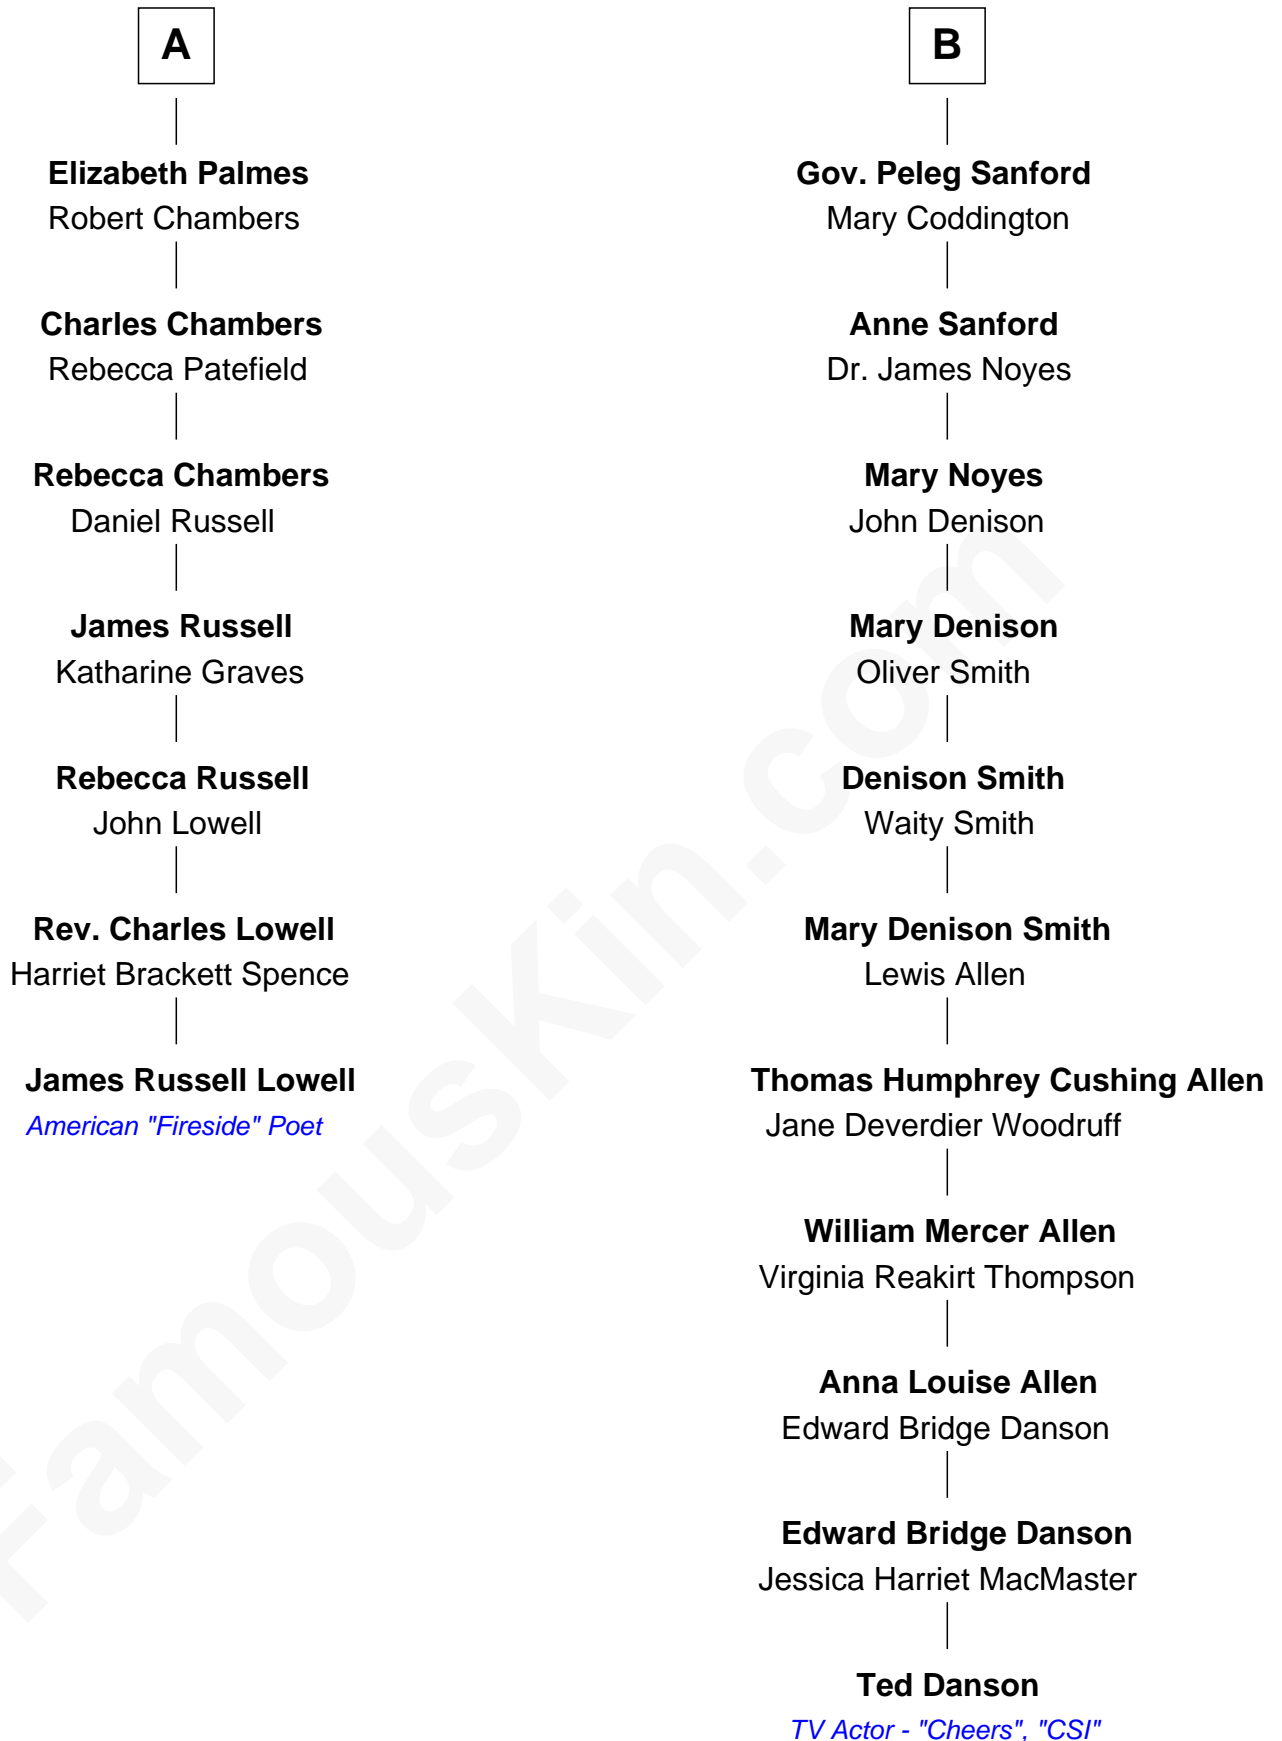

**FamousKin.com**  
**Relationship Chart of**  
**James Russell Lowell**  
*American "Fireside" Poet*

**13th cousin 4 times removed of**  
**Ted Danson**  
*TV Actor - "Cheers", "CSI"*

Ted Danson photo by [Rob Dicaterino](#) (CC BY 2.0)