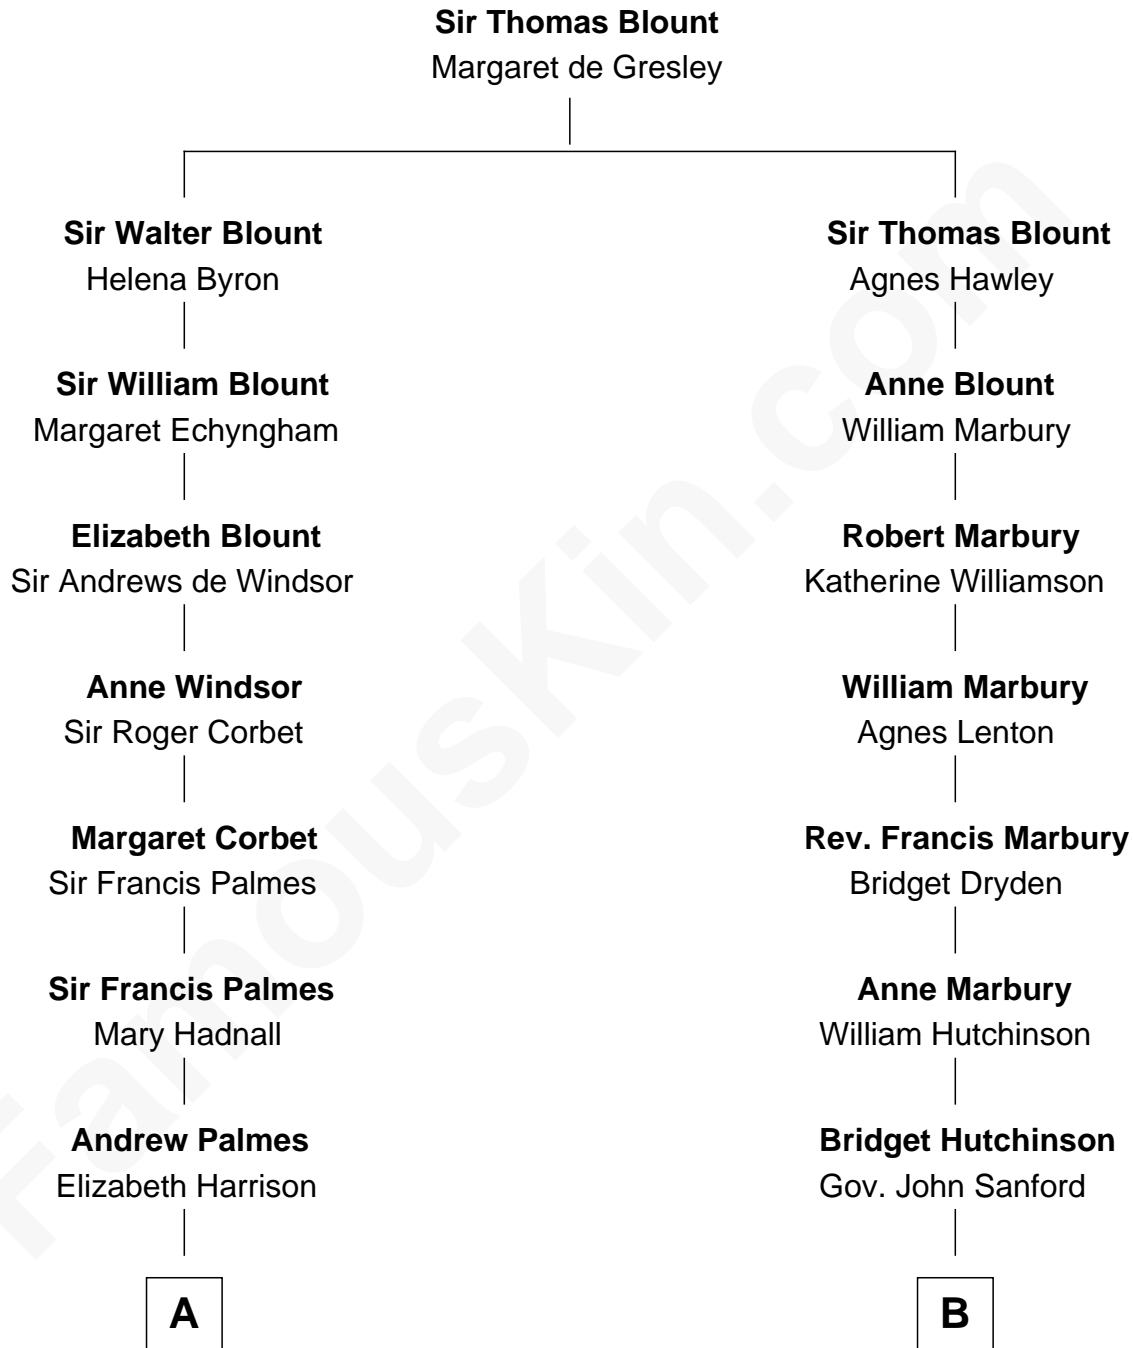

**FamousKin.com**  
**Relationship Chart of**  
**James Russell Lowell**  
*American "Fireside" Poet*

**13th cousin 4 times removed of**  
**Ted Danson**  
*TV Actor - "Cheers", "CSI"*

Ted Danson photo by [Rob Dicaterino](#) (CC BY 2.0)