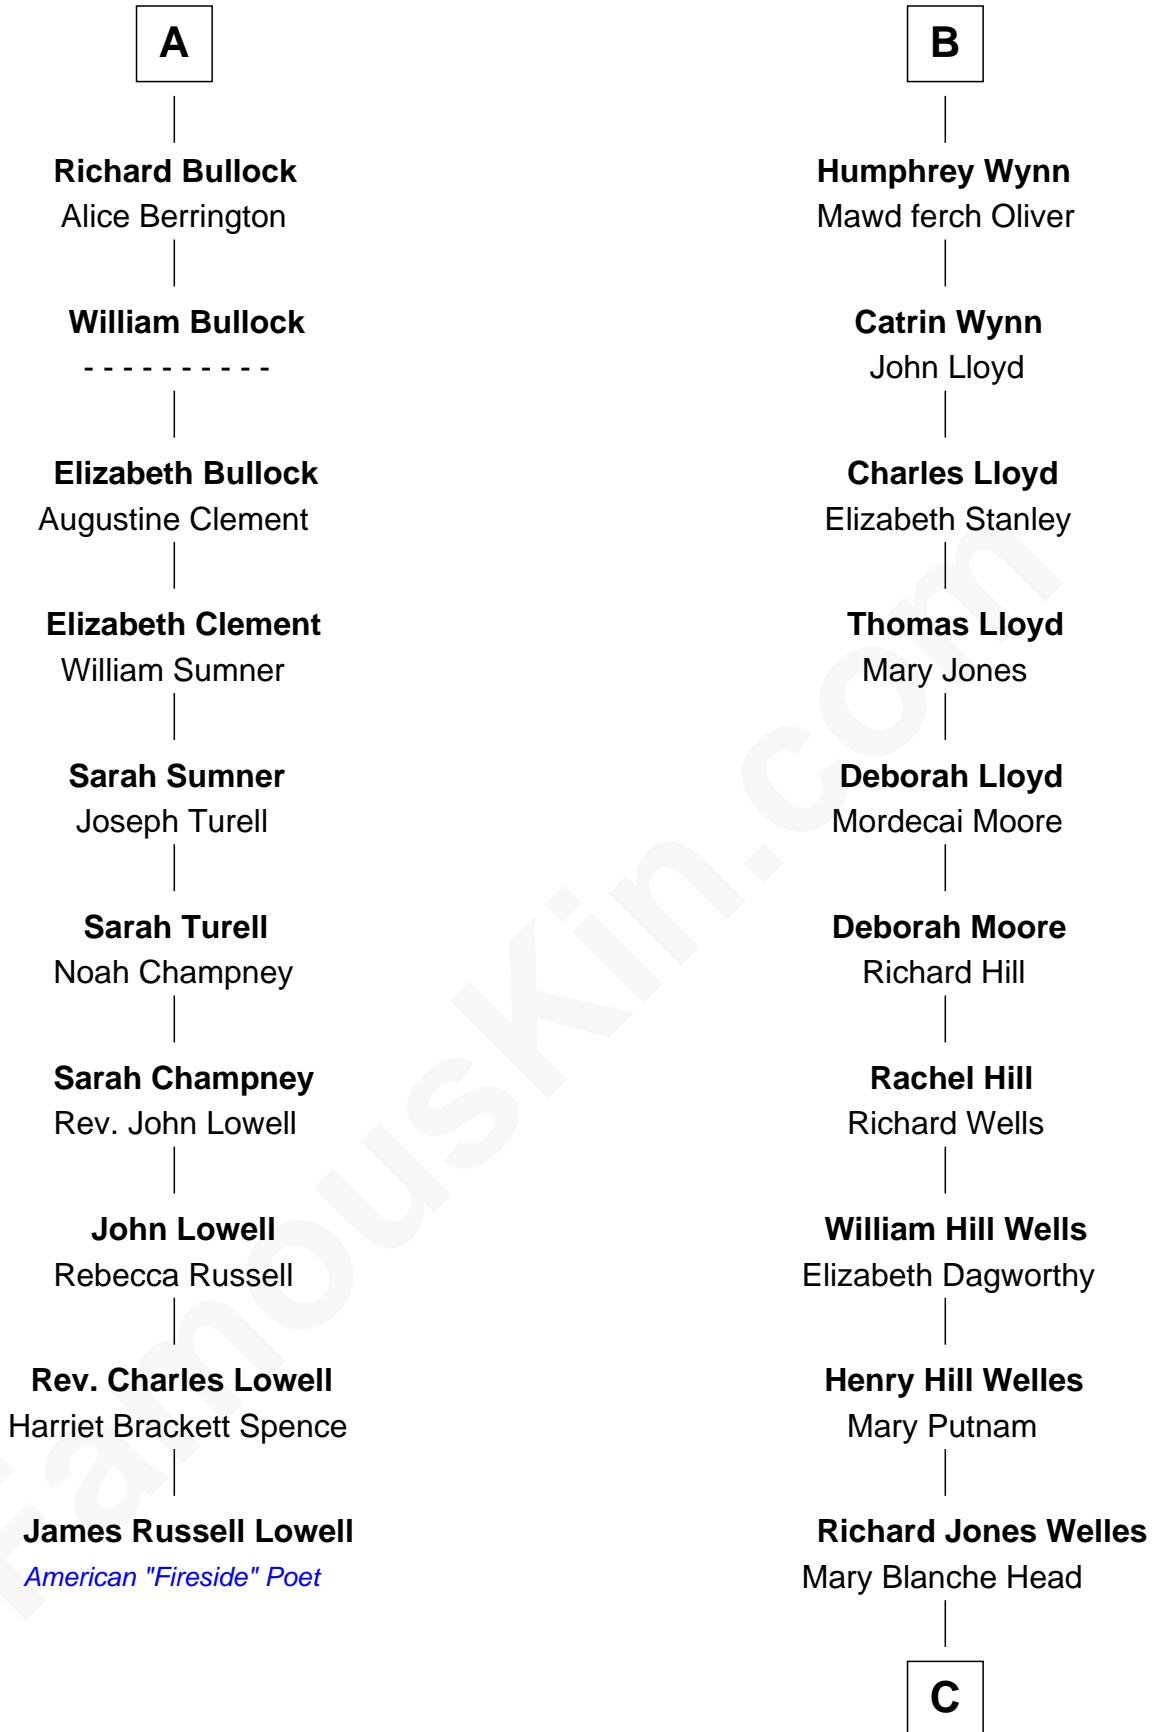

FamousKin.com

Relationship Chart of

James Russell Lowell

American "Fireside" Poet

16th cousin 2 times removed of

Orson Welles
Radio, Stage, and Movie Actor

C

Richard Head Welles