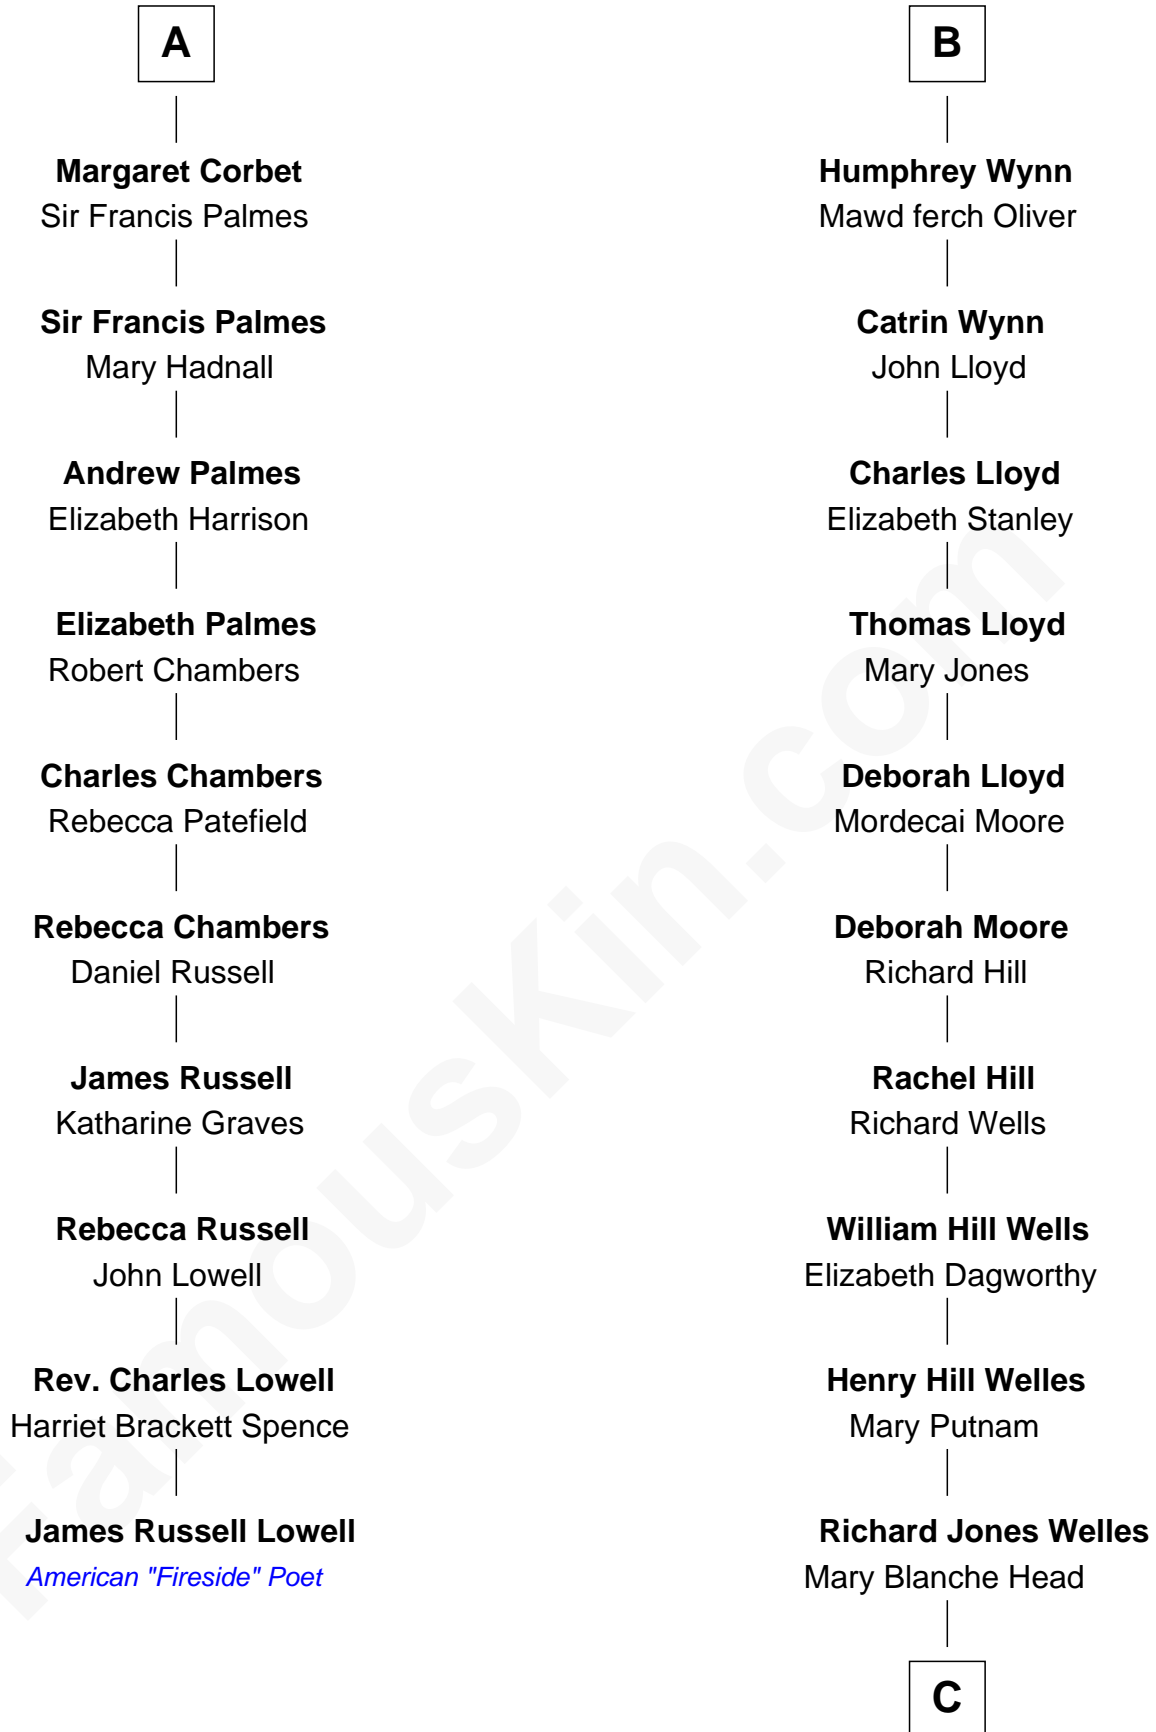

FamousKin.com

Relationship Chart of

James Russell Lowell

American "Fireside" Poet

16th cousin 2 times removed of

Orson Welles
Radio, Stage, and Movie Actor

C

|
Richard Head Welles