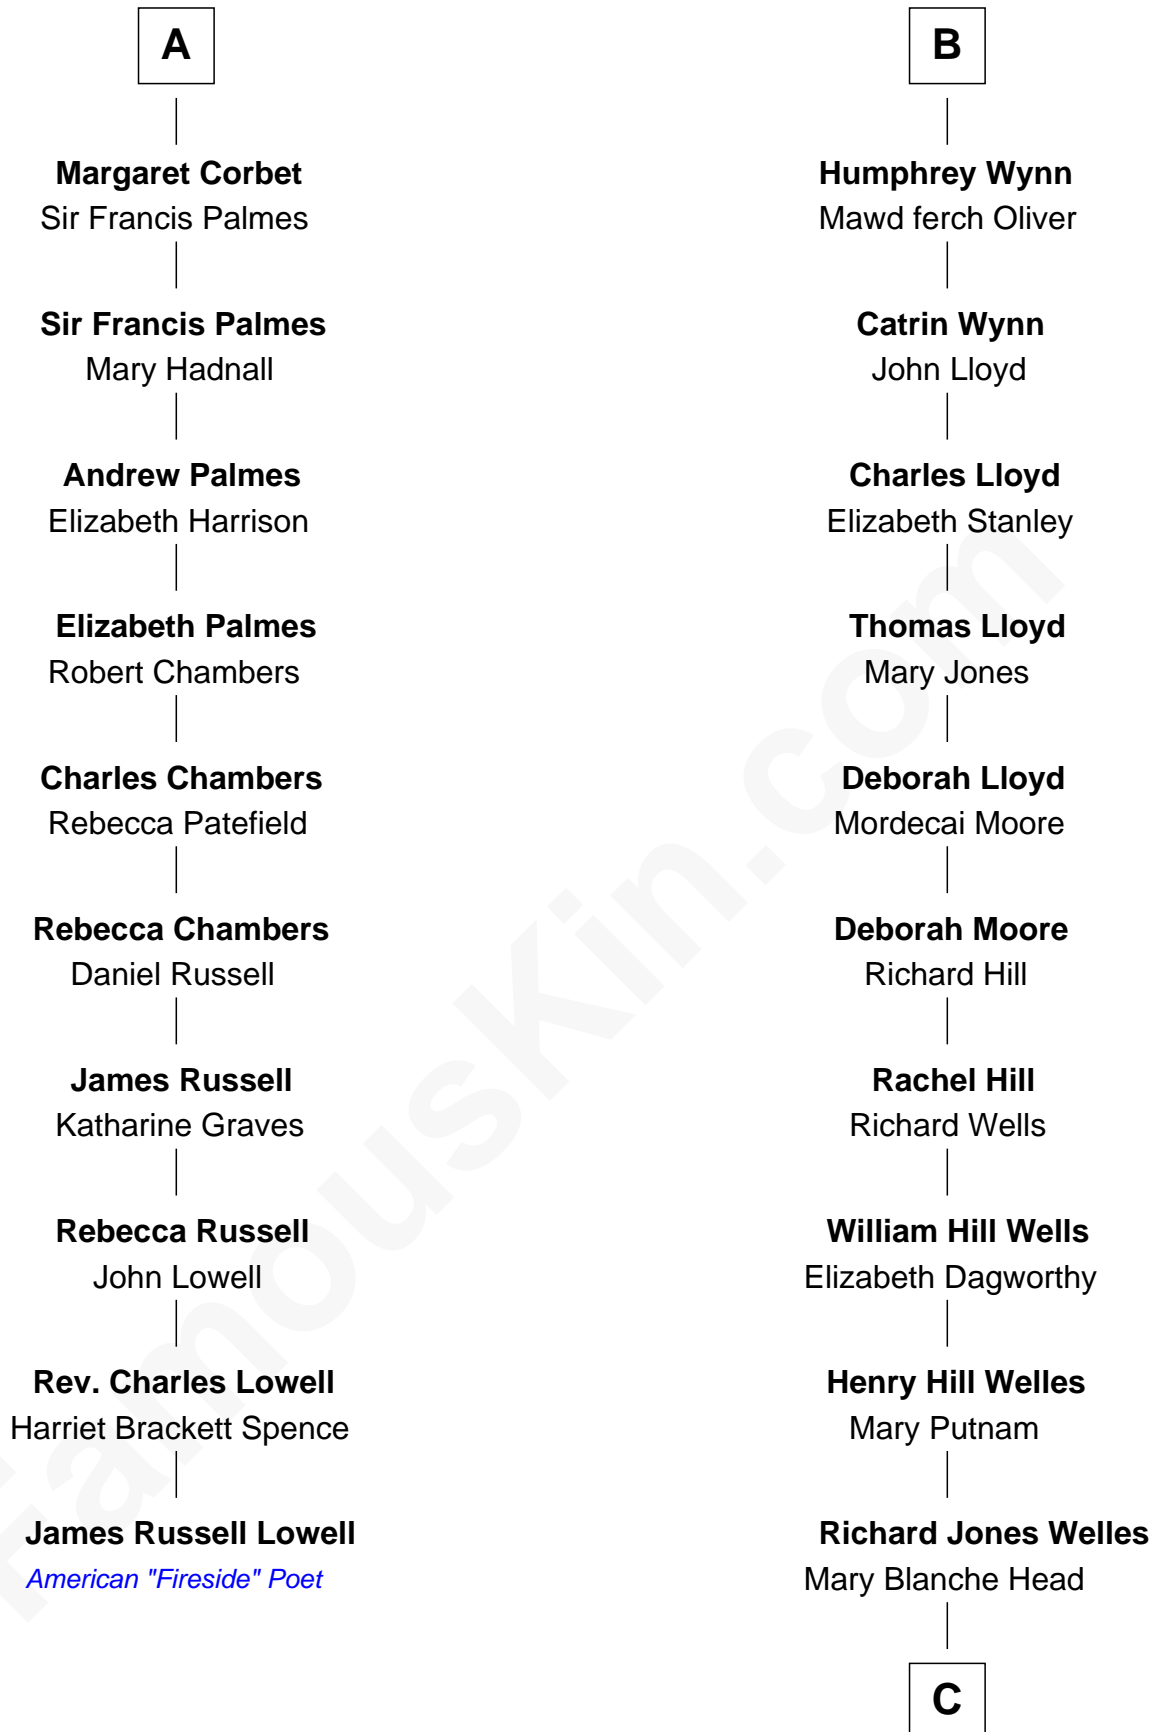

FamousKin.com

Relationship Chart of

James Russell Lowell

American "Fireside" Poet

16th cousin 2 times removed of

Orson Welles
Radio, Stage, and Movie Actor

C

Richard Head Welles