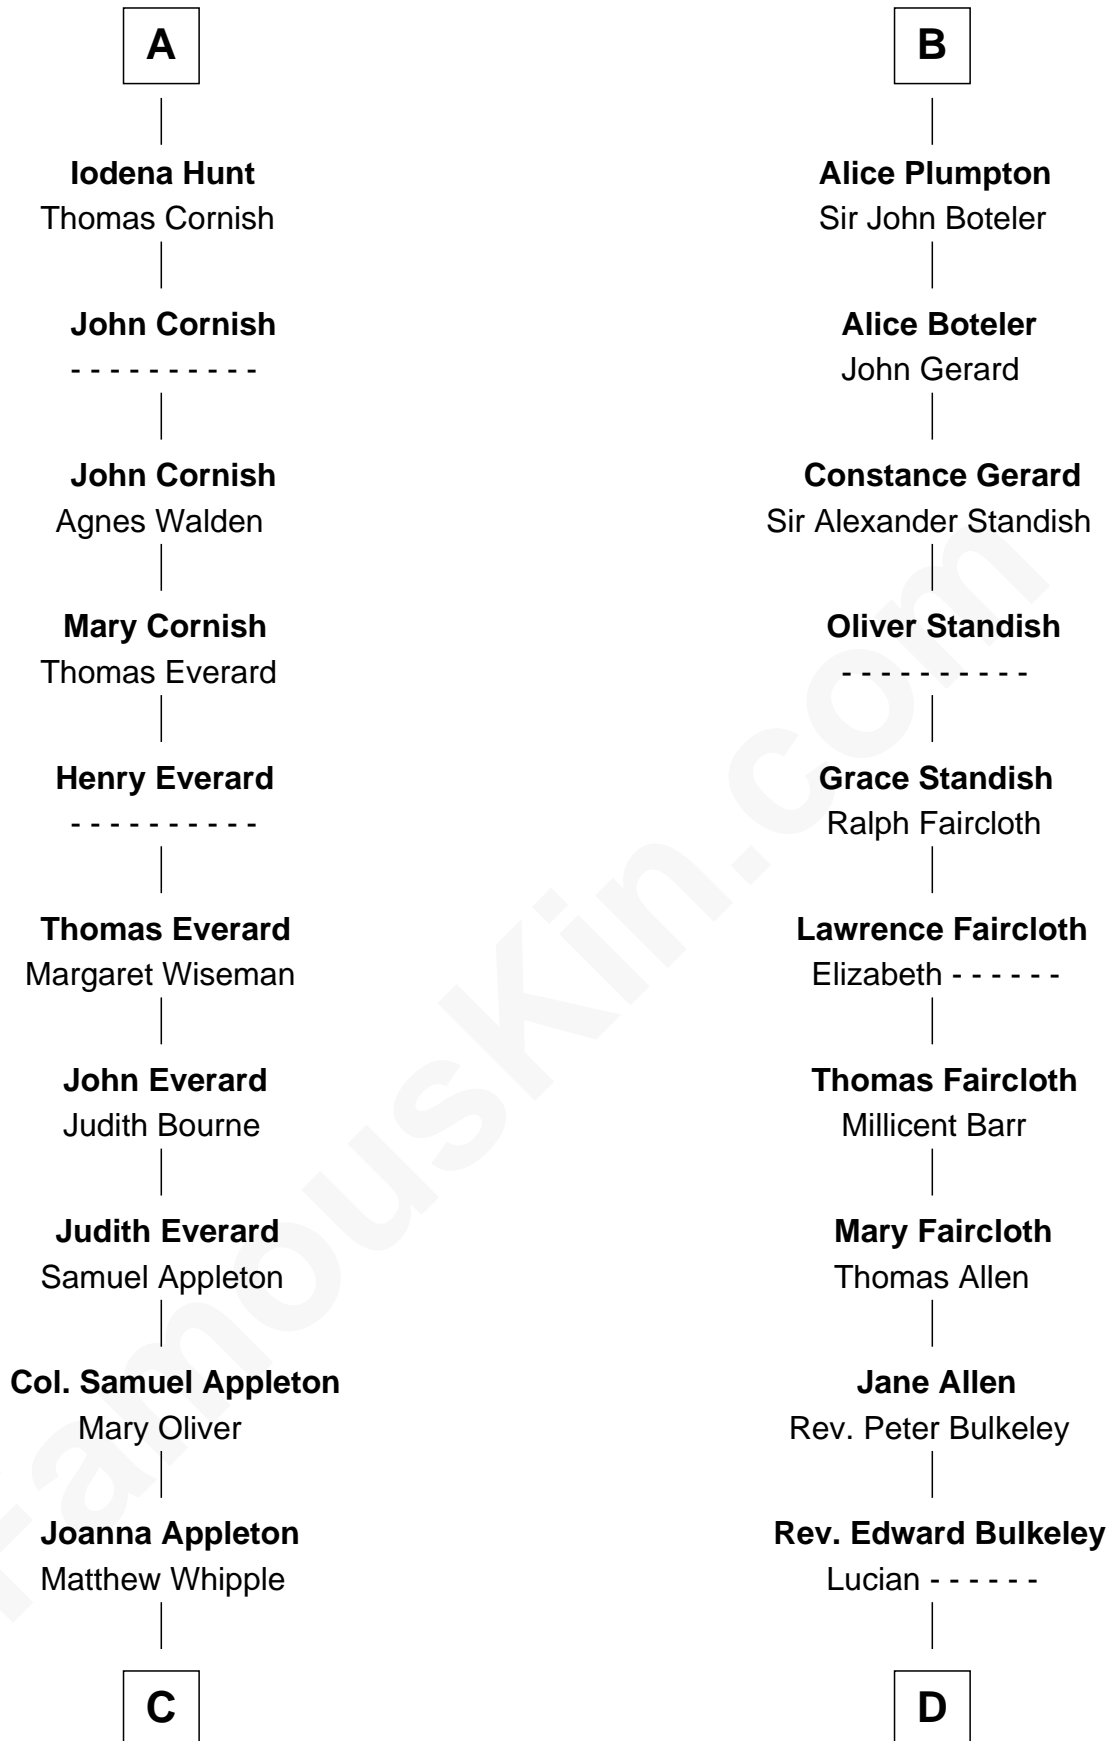

FamousKin.com
Relationship Chart of
James Russell Lowell
American "Fireside" Poet

20th cousin 1 time removed of

John Hancock
Signer of the Declaration of Independence

C

William Whipple

Mary Cutts

Mary Whipple