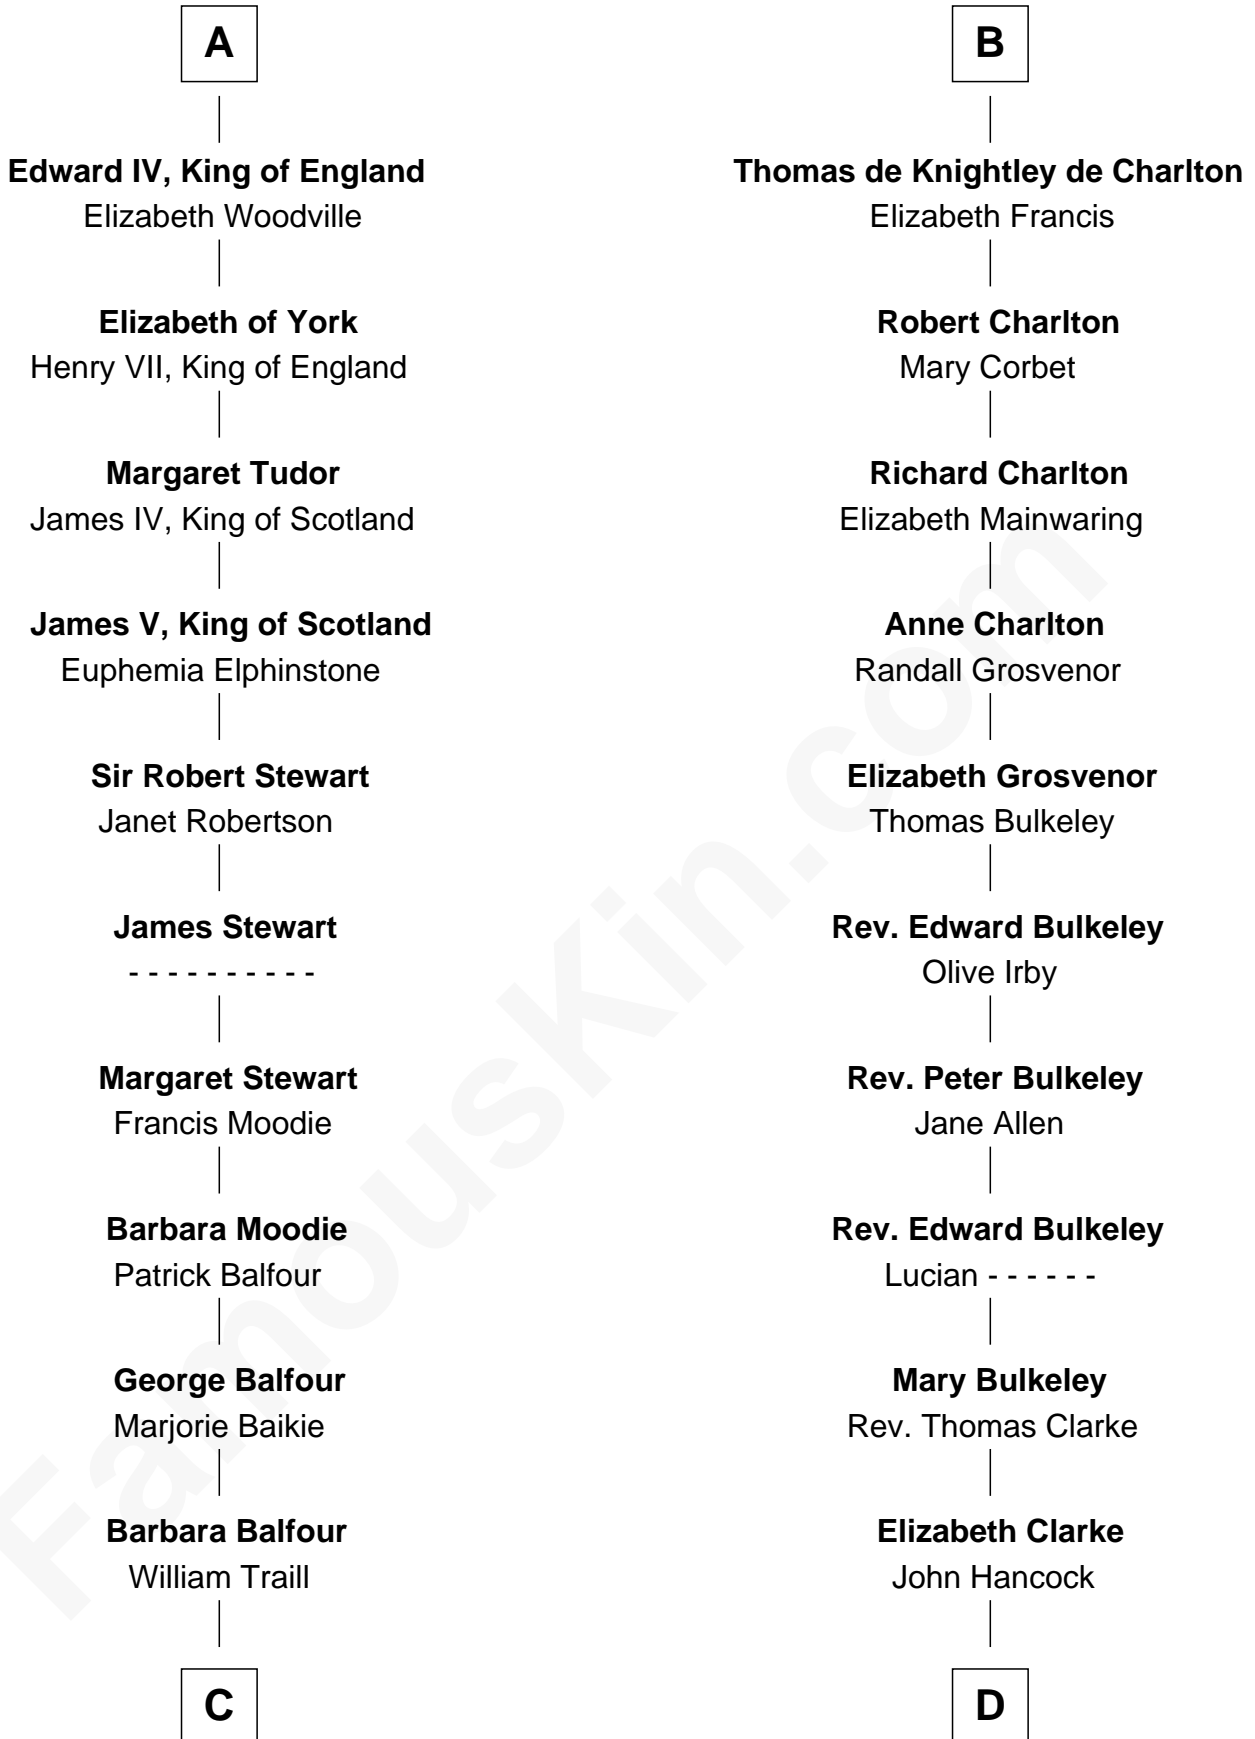

FamousKin.com
Relationship Chart of
James Russell Lowell
American "Fireside" Poet

18th cousin 3 times removed of

John Hancock
Signer of the Declaration of Independence

C

William Traill

Isabel Fea

Robert Traill