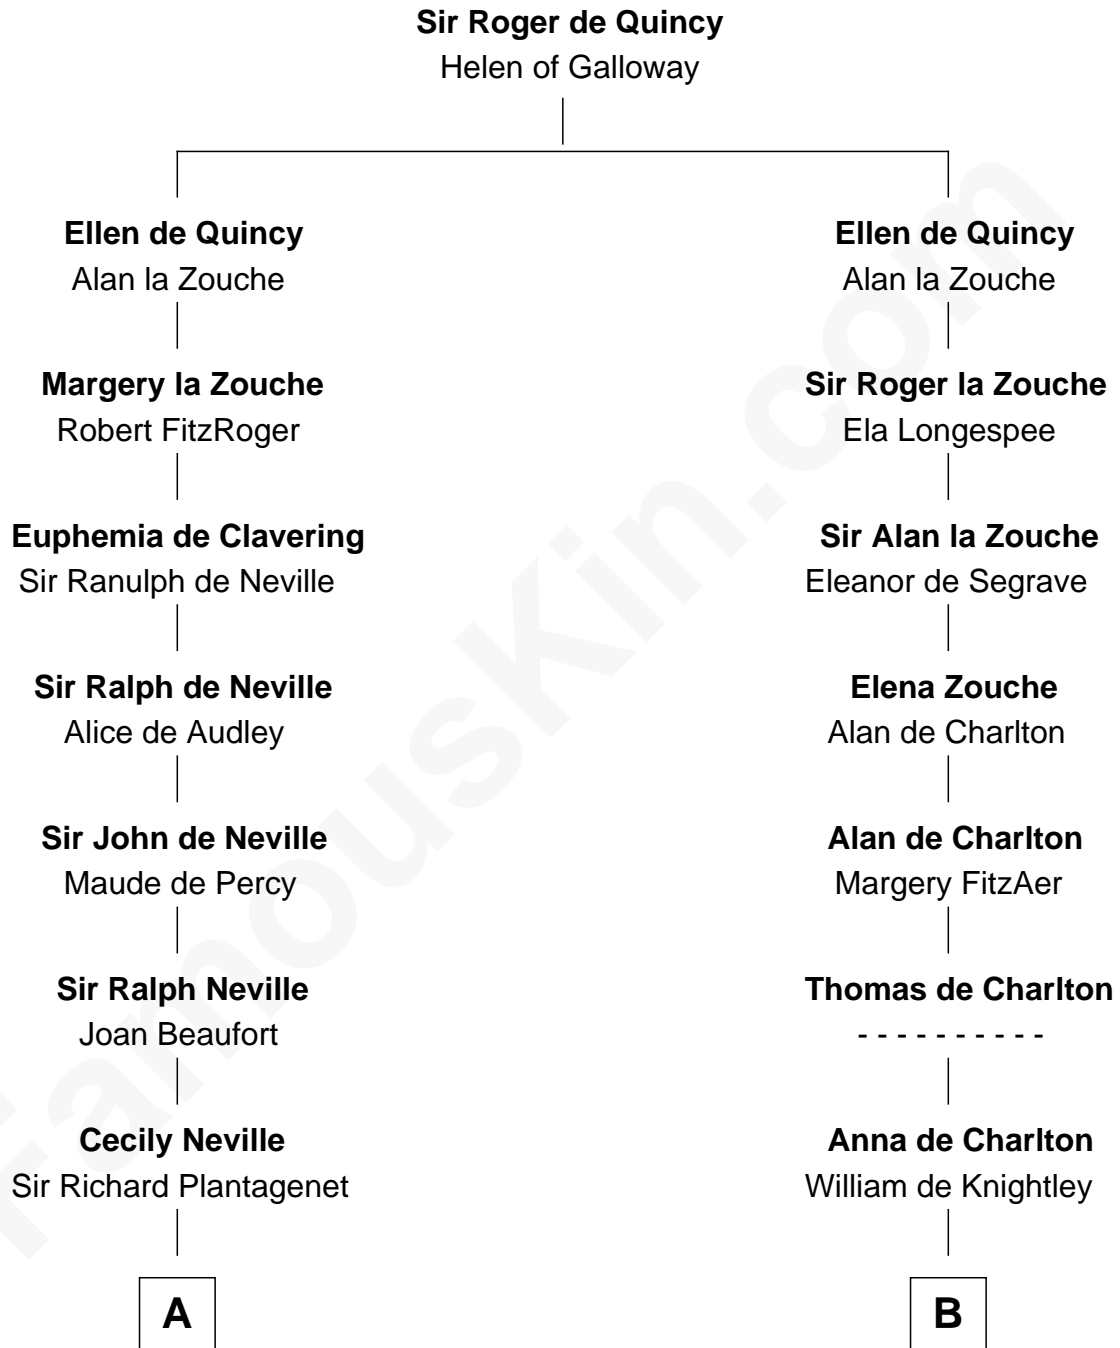

FamousKin.com
Relationship Chart of
James Russell Lowell
American "Fireside" Poet

18th cousin 3 times removed of

John Hancock
Signer of the Declaration of Independence

C

William Traill

Isabel Fea

Robert Traill