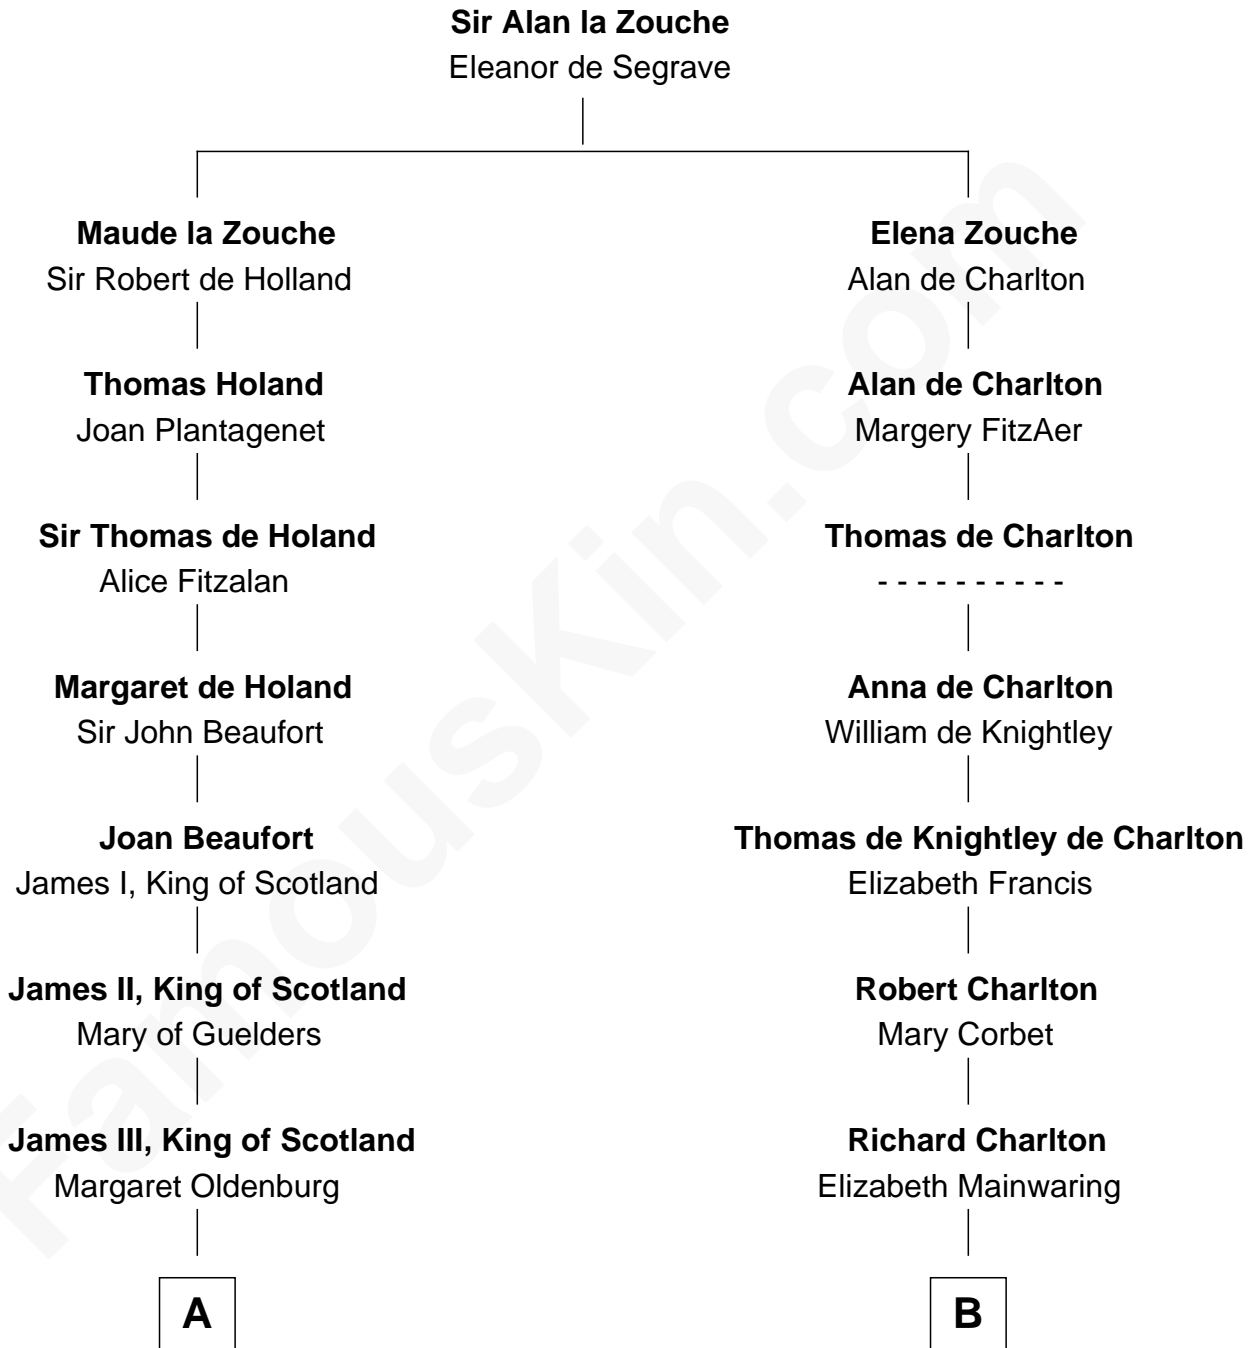

FamousKin.com
Relationship Chart of
James Russell Lowell
American "Fireside" Poet

15th cousin 4 times removed of

John Hancock
Signer of the Declaration of Independence

C

—
Mary Whipple Traill

Keith Spence

—
Harriet Brackett Spence

Rev. Charles Lowell

—
James Russell Lowell

American "Fireside" Poet

FamousKin.com