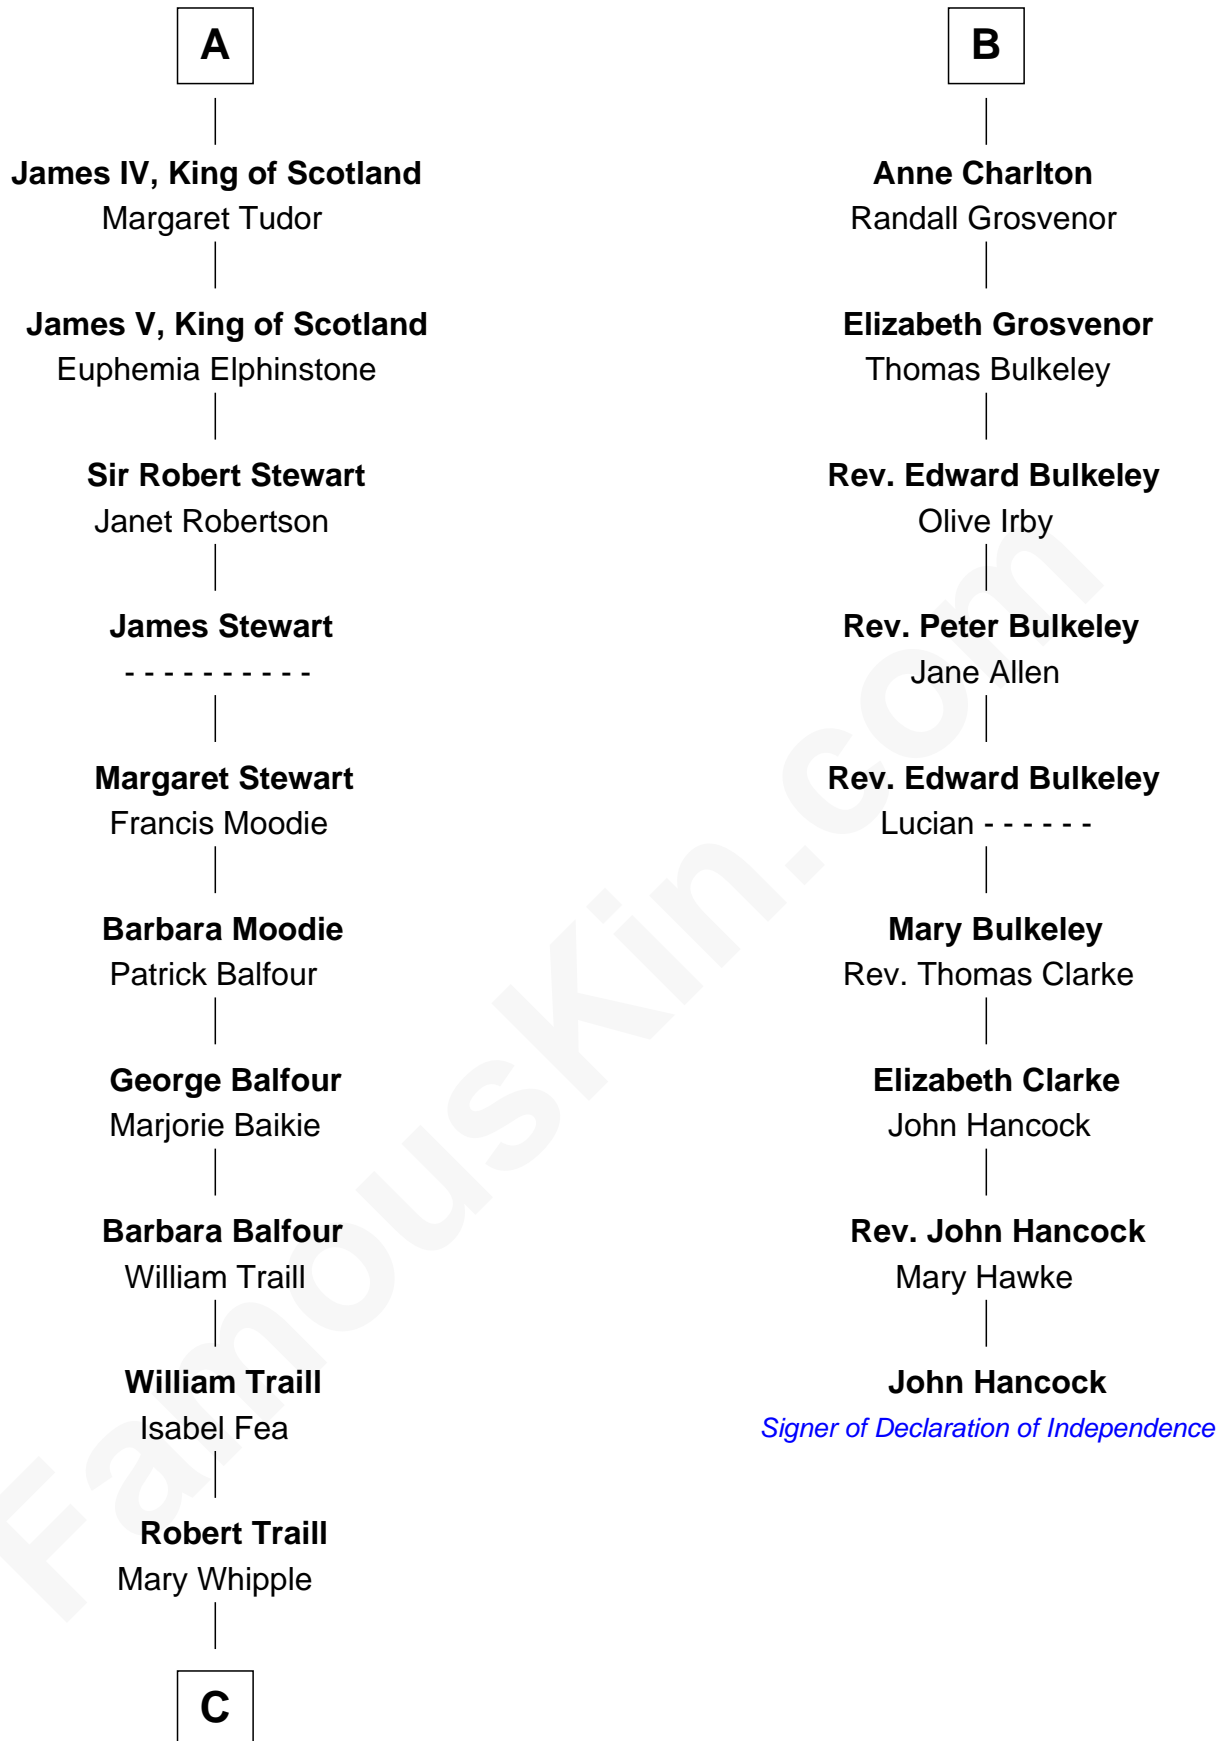

FamousKin.com
Relationship Chart of
James Russell Lowell
American "Fireside" Poet

15th cousin 4 times removed of

John Hancock
Signer of the Declaration of Independence

C

—
Mary Whipple Traill

Keith Spence

—
Harriet Brackett Spence