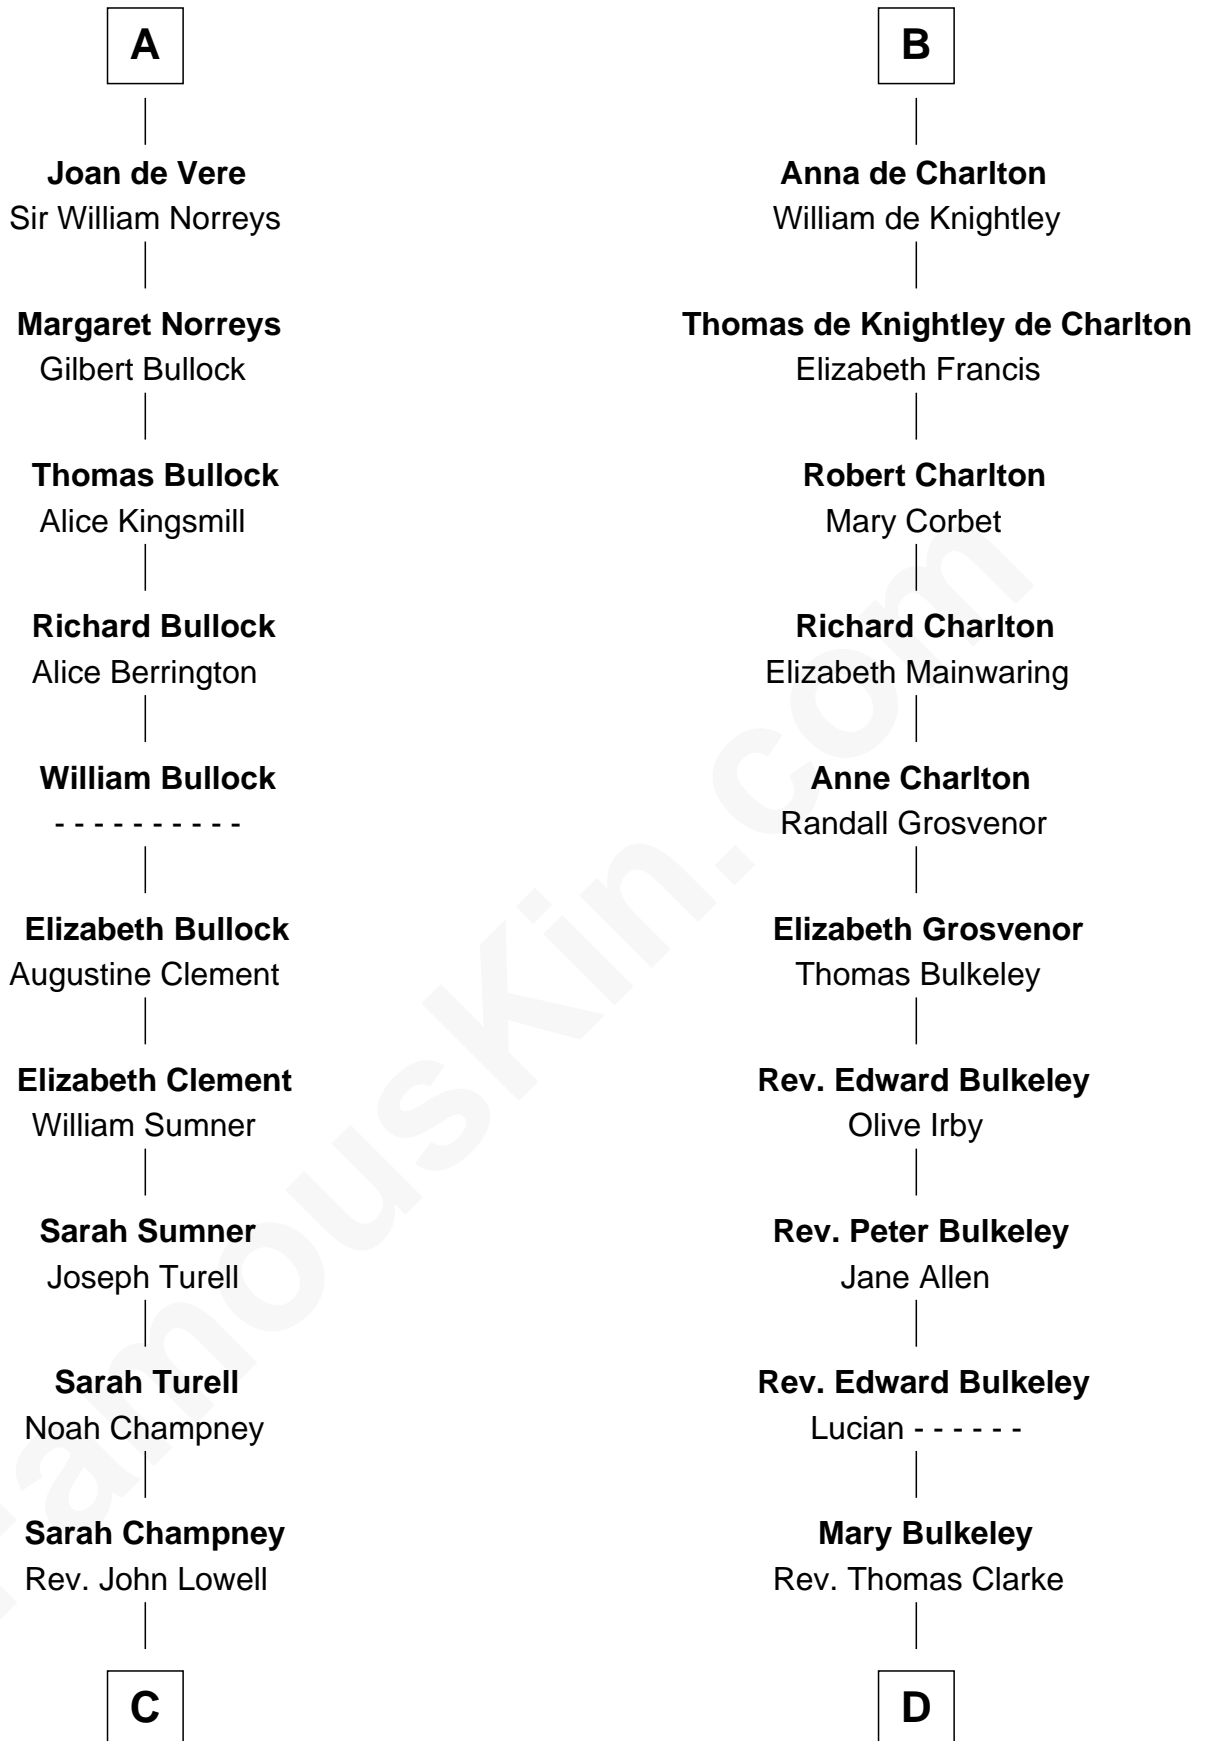

FamousKin.com Relationship Chart of

James Russell Lowell

American "Fireside" Poet

19th cousin of

John Hancock

Signer of the Declaration of Independence

C

John Lowell
Rebecca Russell

Rev. Charles Lowell
Harriet Brackett Spence

James Russell Lowell
American "Fireside" Poet

D

Elizabeth Clarke
John Hancock

Rev. John Hancock
Mary Hawke

John Hancock
Signer of Declaration of Independence

FamousKin.com