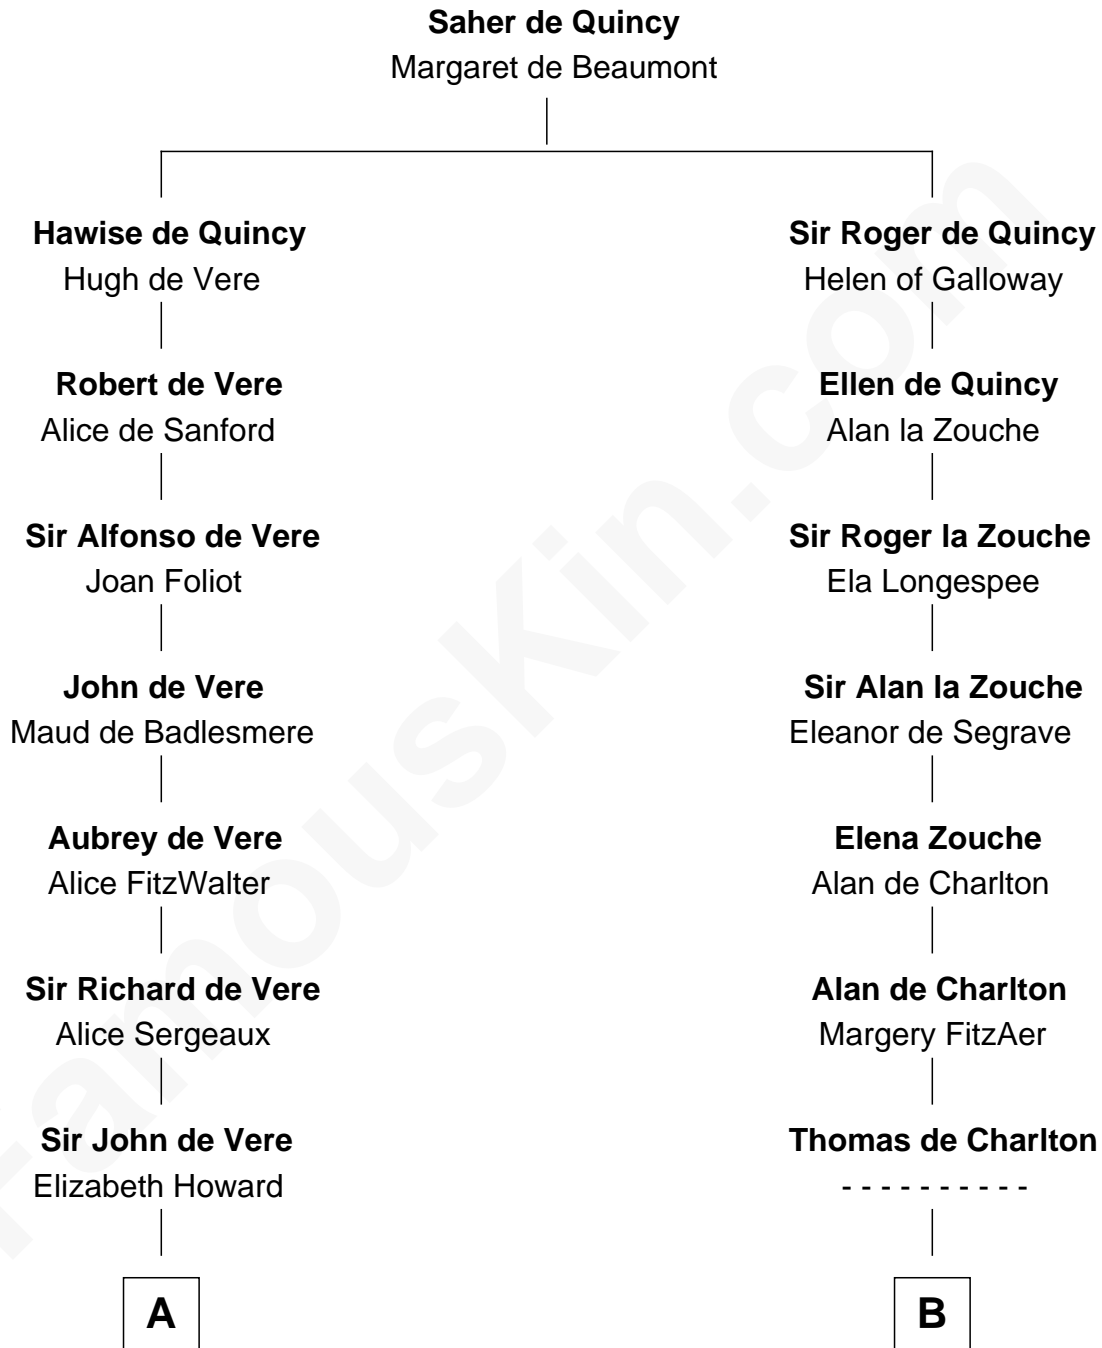

FamousKin.com Relationship Chart of

James Russell Lowell

American "Fireside" Poet

19th cousin of

John Hancock

Signer of the Declaration of Independence

C

John Lowell
Rebecca Russell