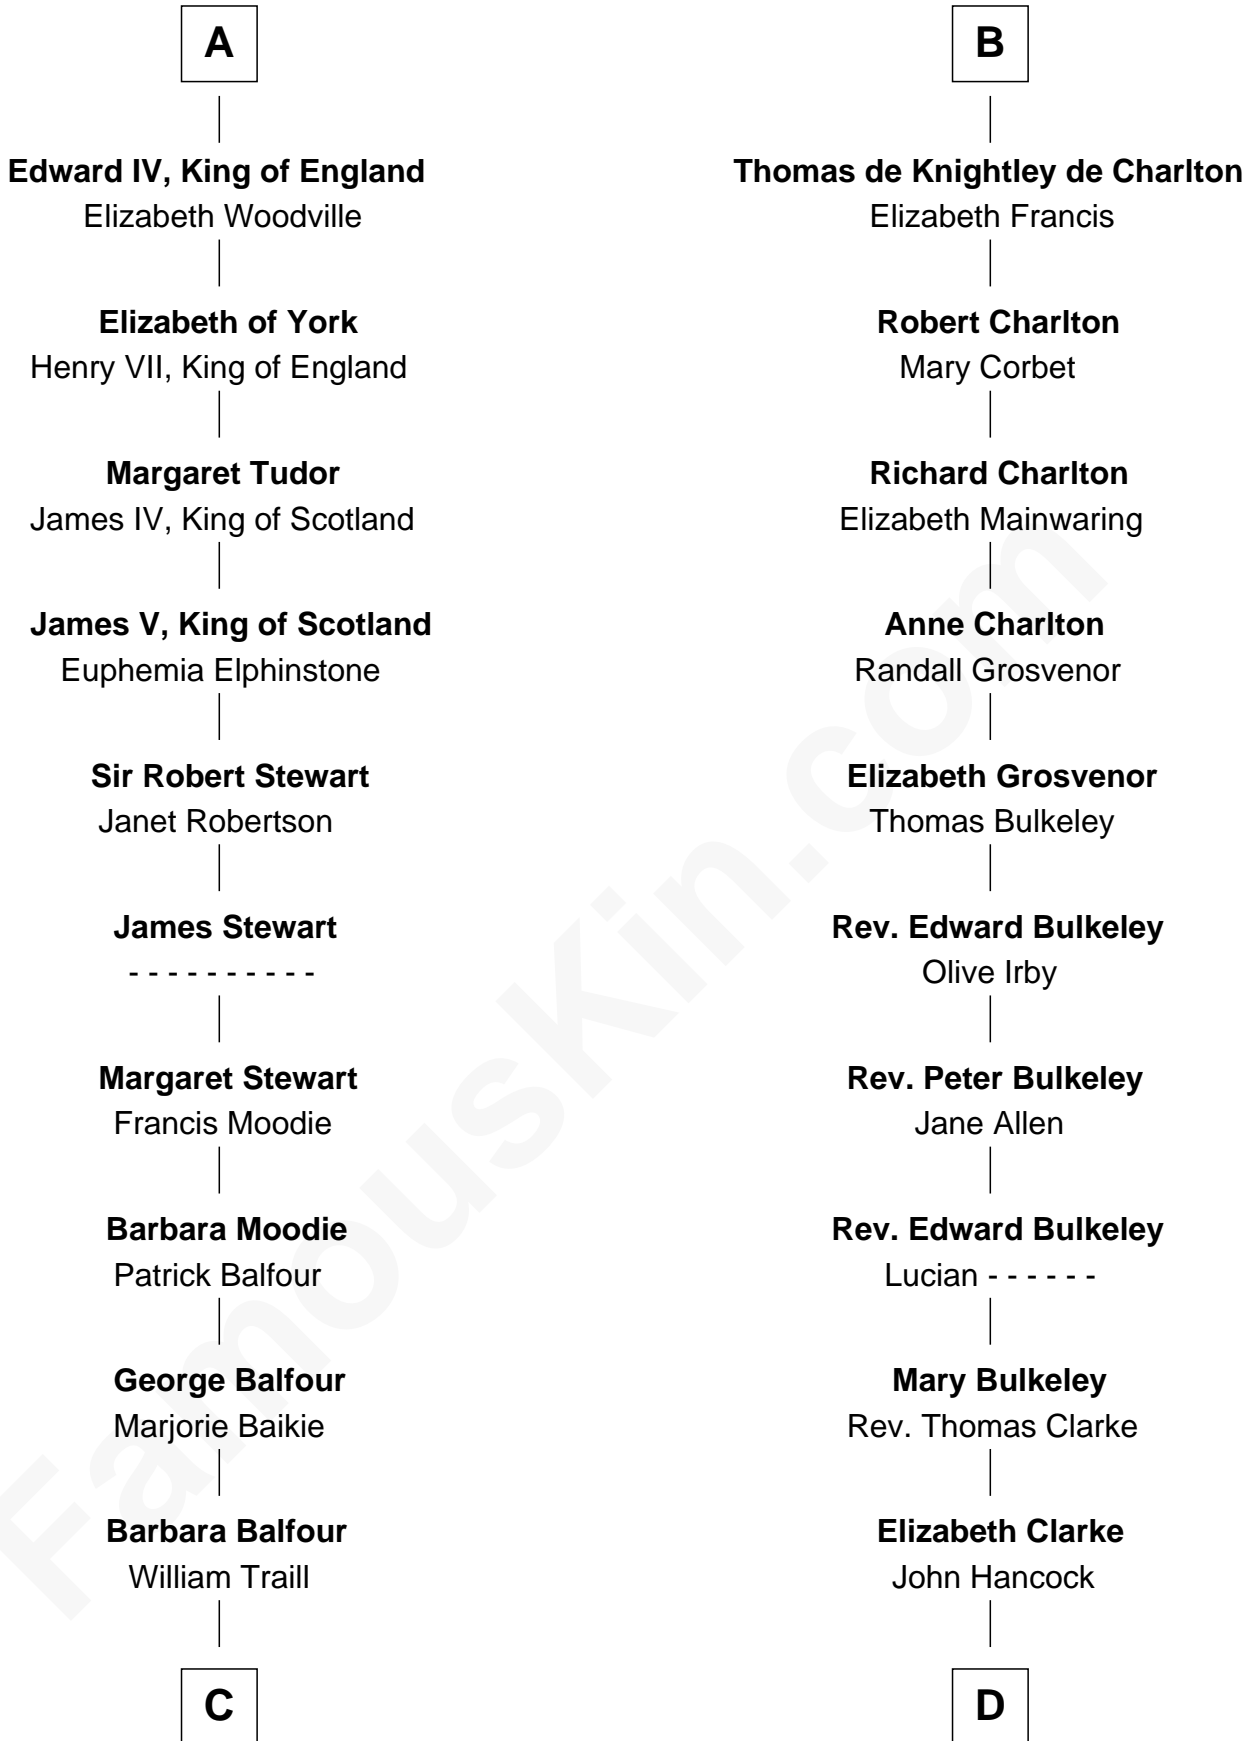

**FamousKin.com**  
**Relationship Chart of**  
**James Russell Lowell**  
*American "Fireside" Poet*

**18th cousin 3 times removed of**

**John Hancock**  
*Signer of the Declaration of Independence*

**C**