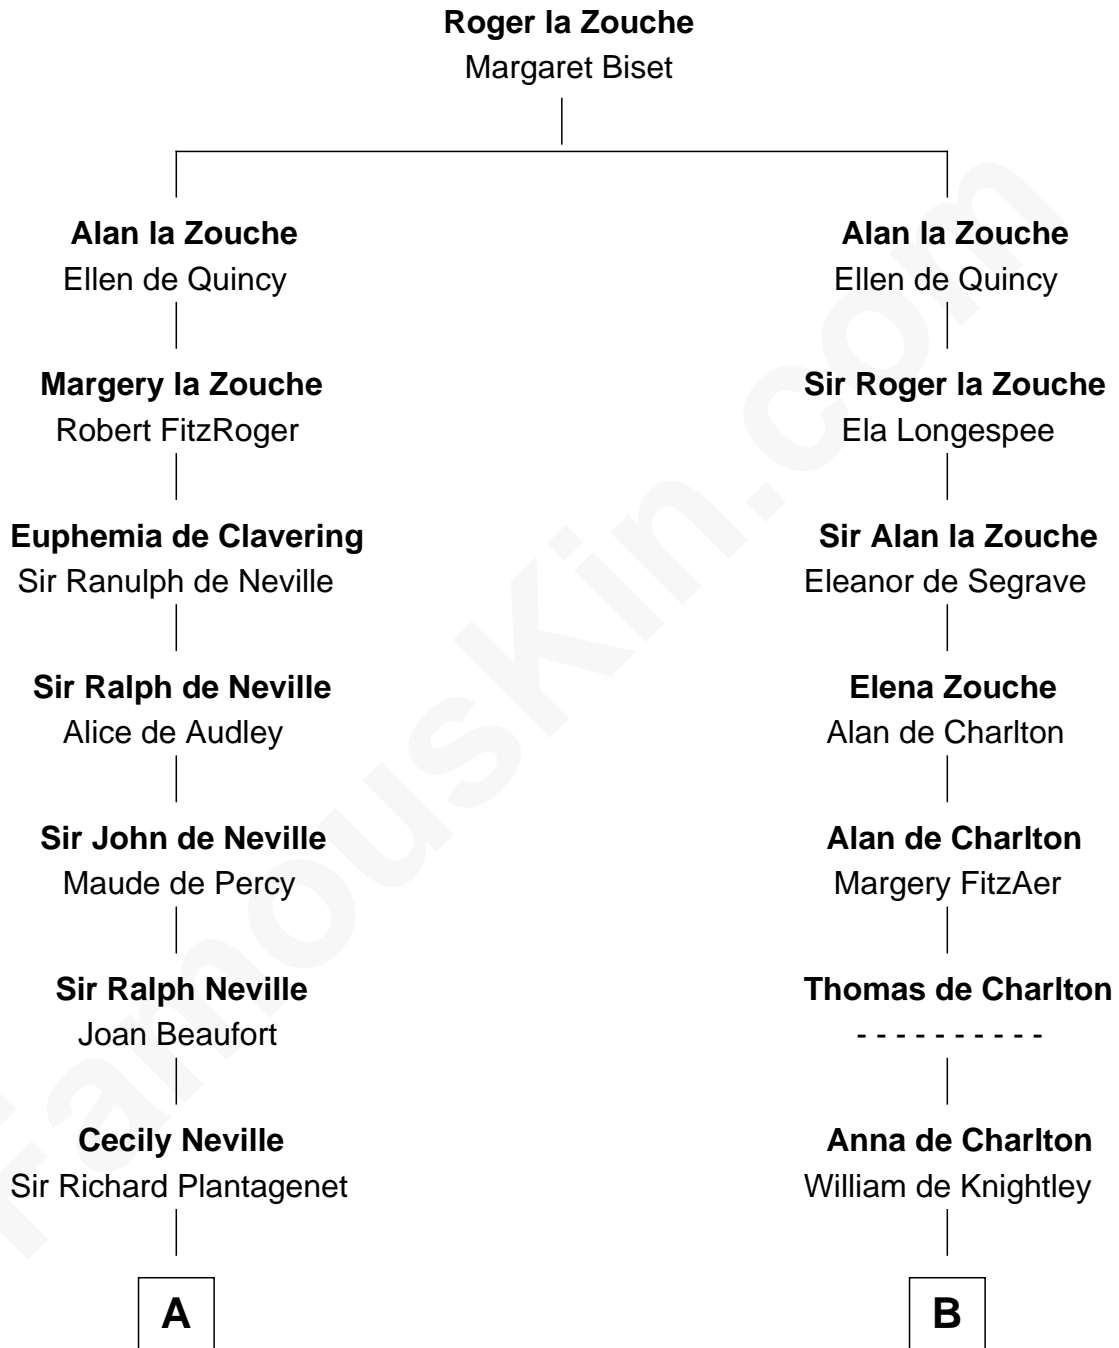

**FamousKin.com**  
**Relationship Chart of**  
**James Russell Lowell**  
*American "Fireside" Poet*

**18th cousin 3 times removed of**

**John Hancock**  
*Signer of the Declaration of Independence*

**C**

**William Traill**

Isabel Fea

**Robert Traill**

Mary Whipple

**Mary Whipple Traill**

Keith Spence

**Harriet Brackett Spence**

Rev. Charles Lowell