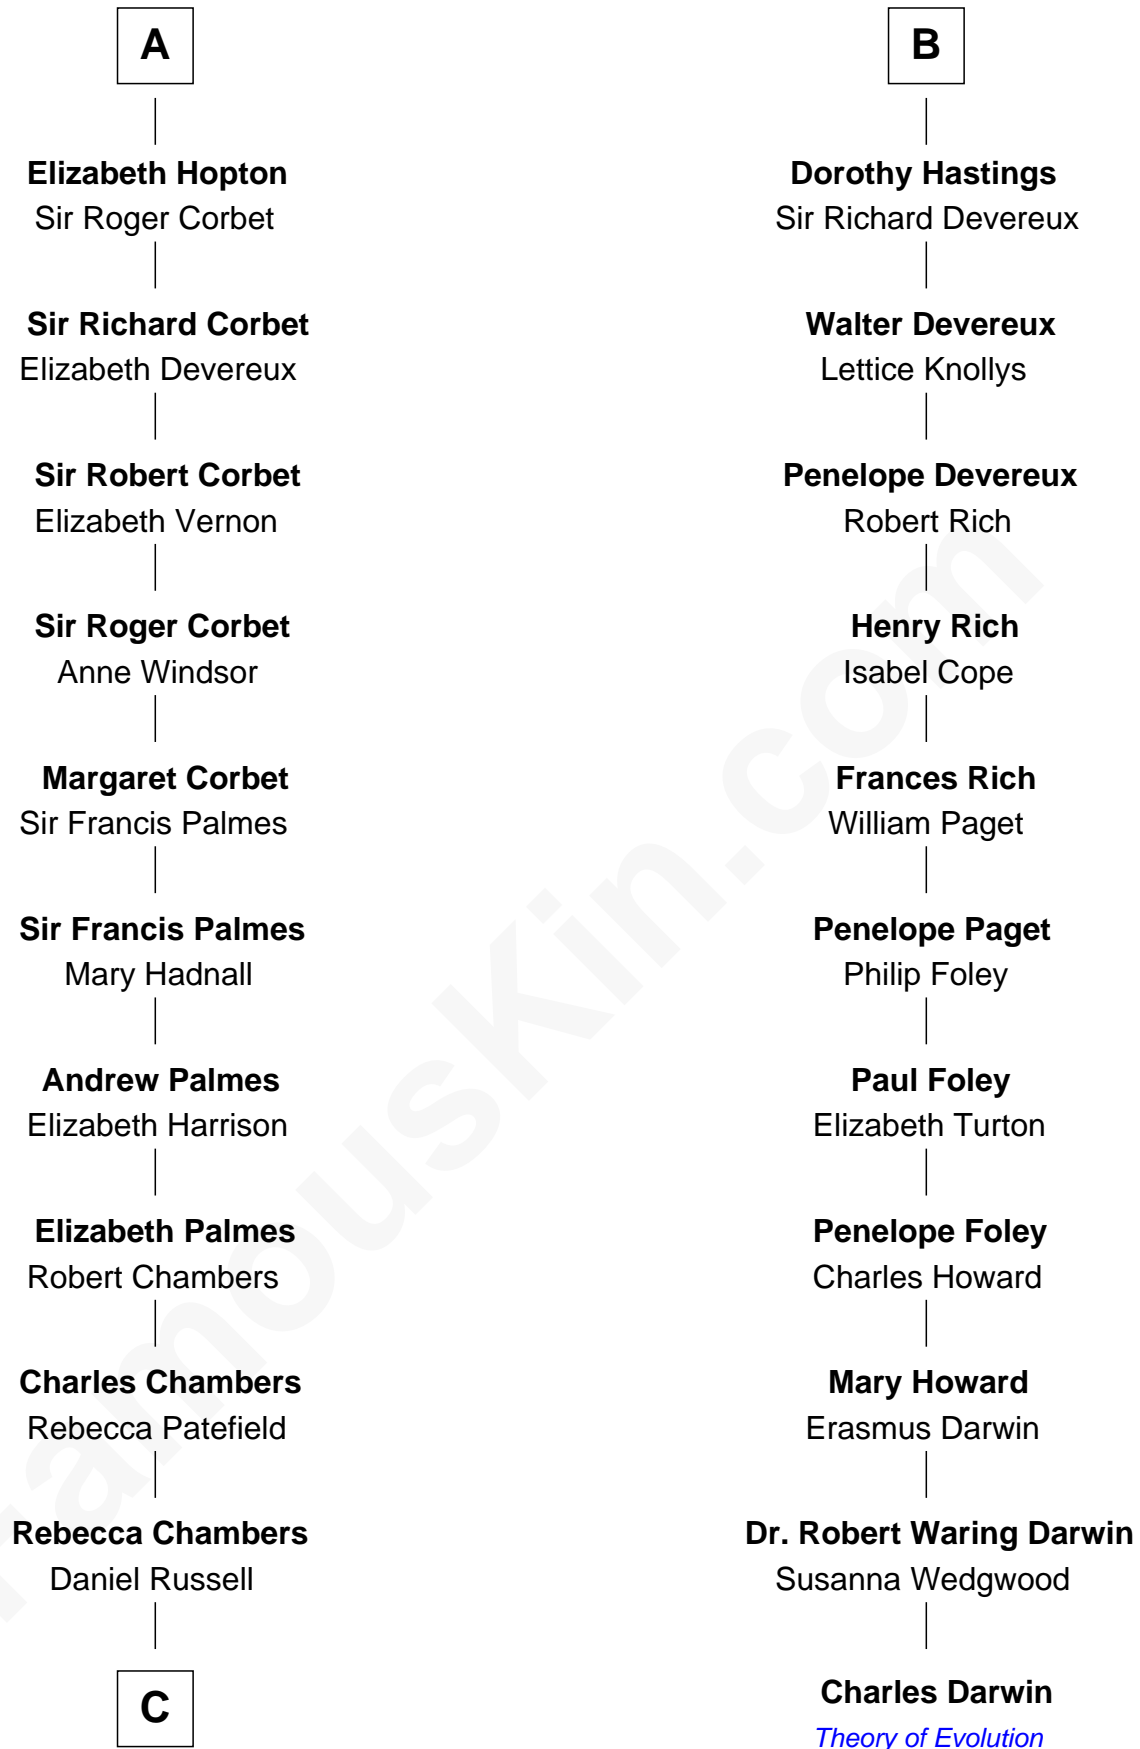

## Relationship Chart of

### James Russell Lowell

American "Fireside" Poet

17th cousin 3 times removed of

**Charles Darwin**  
Theory of Evolution

**John de Botetourte**  
Maud FitzThomas

**C**

James Russell  
Katharine Graves

Rebecca Russell  
John Lowell