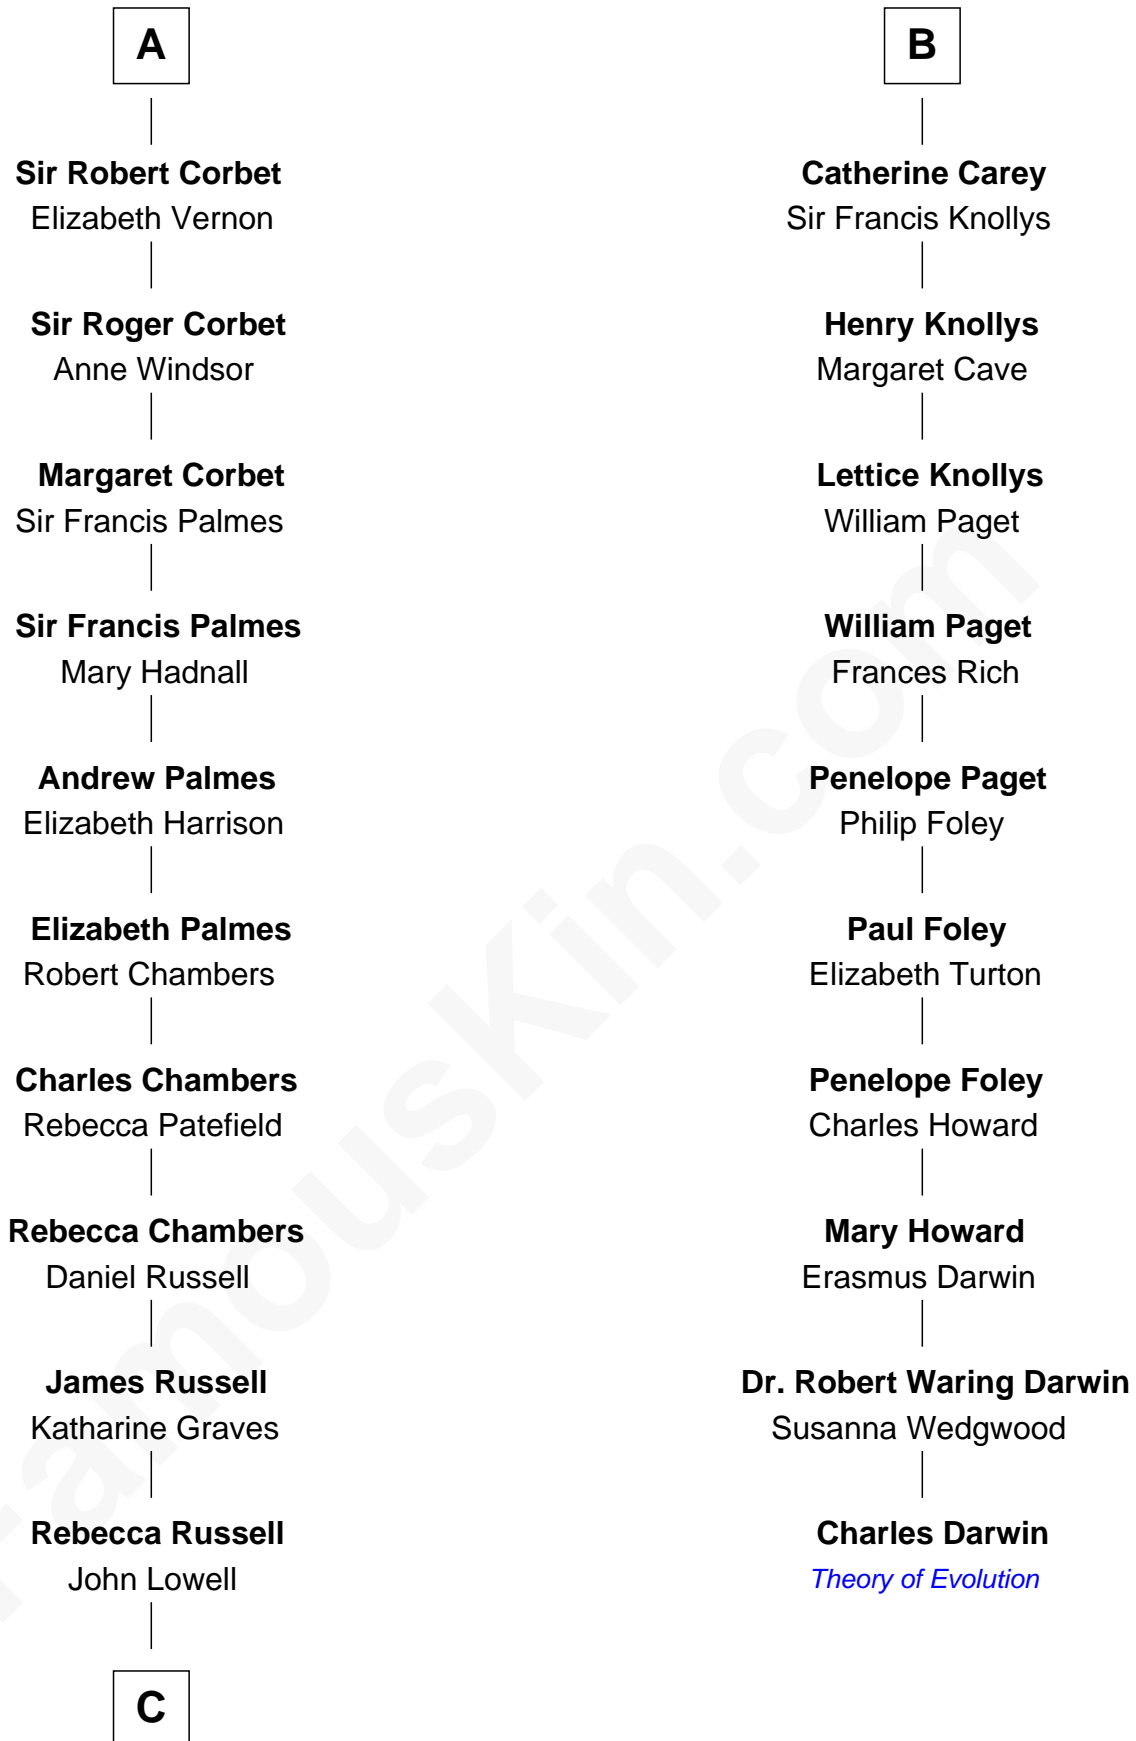

FamousKin.com
Relationship Chart of
James Russell Lowell
American "Fireside" Poet

16th cousin 2 times removed of

Charles Darwin
Theory of Evolution

C

Rev. Charles Lowell
Harriet Brackett Spence

James Russell Lowell
American "Fireside" Poet