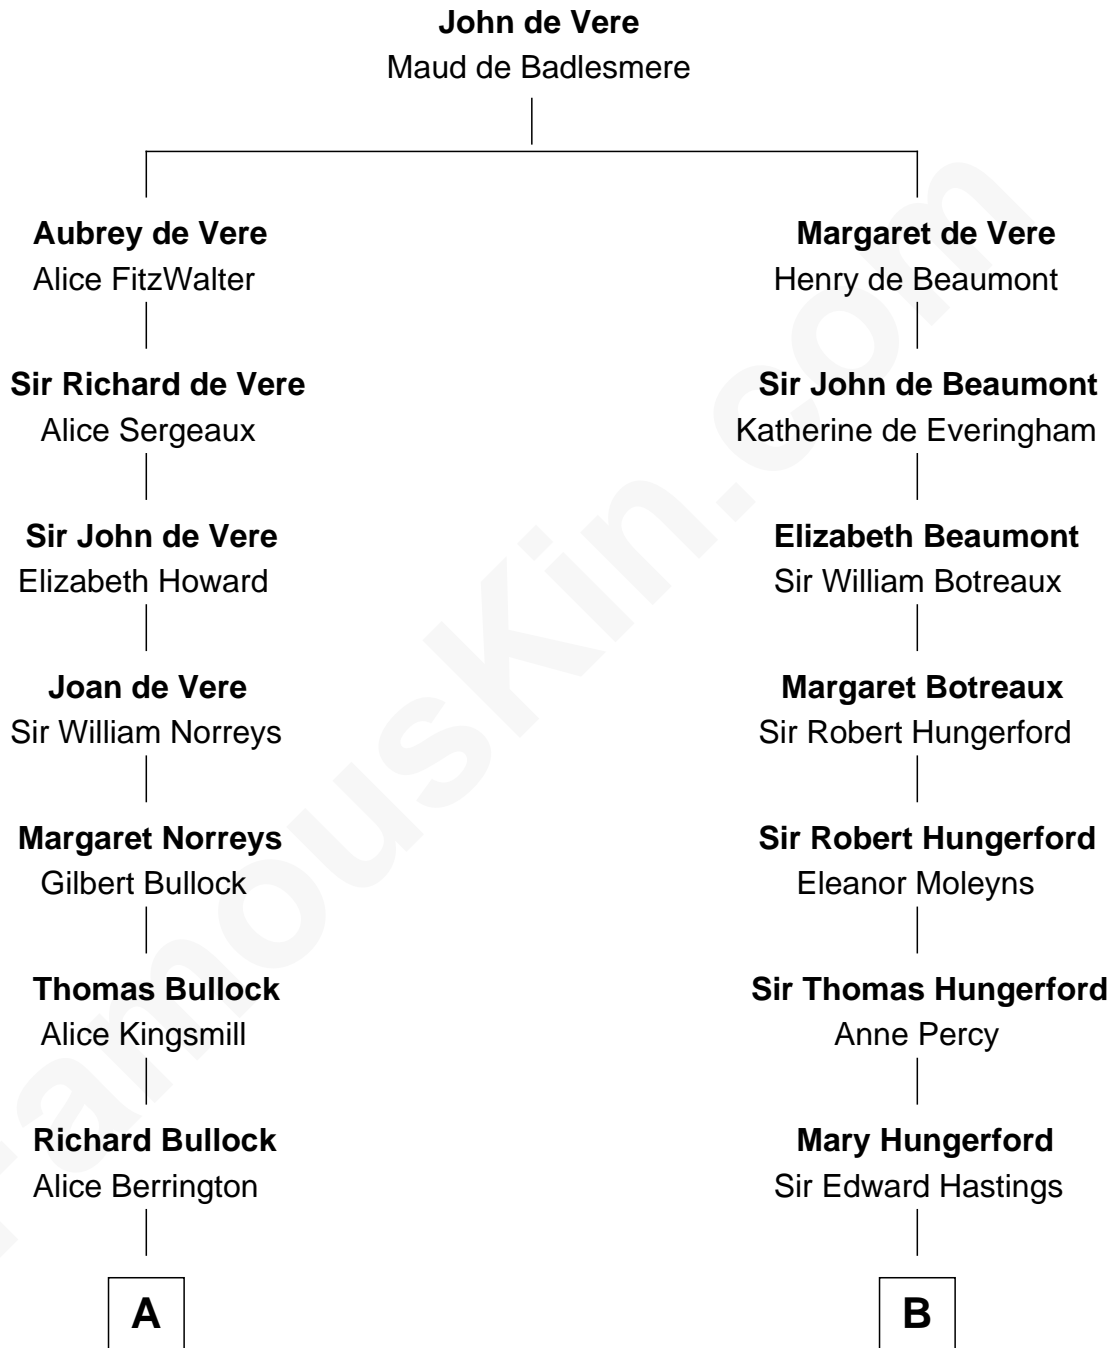

**FamousKin.com**  
**Relationship Chart of**  
**James Russell Lowell**  
*American "Fireside" Poet*

15th cousin 3 times removed of

**Charles Darwin**  
*Theory of Evolution*

**C**

**Dr. Robert Waring Darwin**

Susanna Wedgwood

**Charles Darwin**

*Theory of Evolution*

FamousKin.com