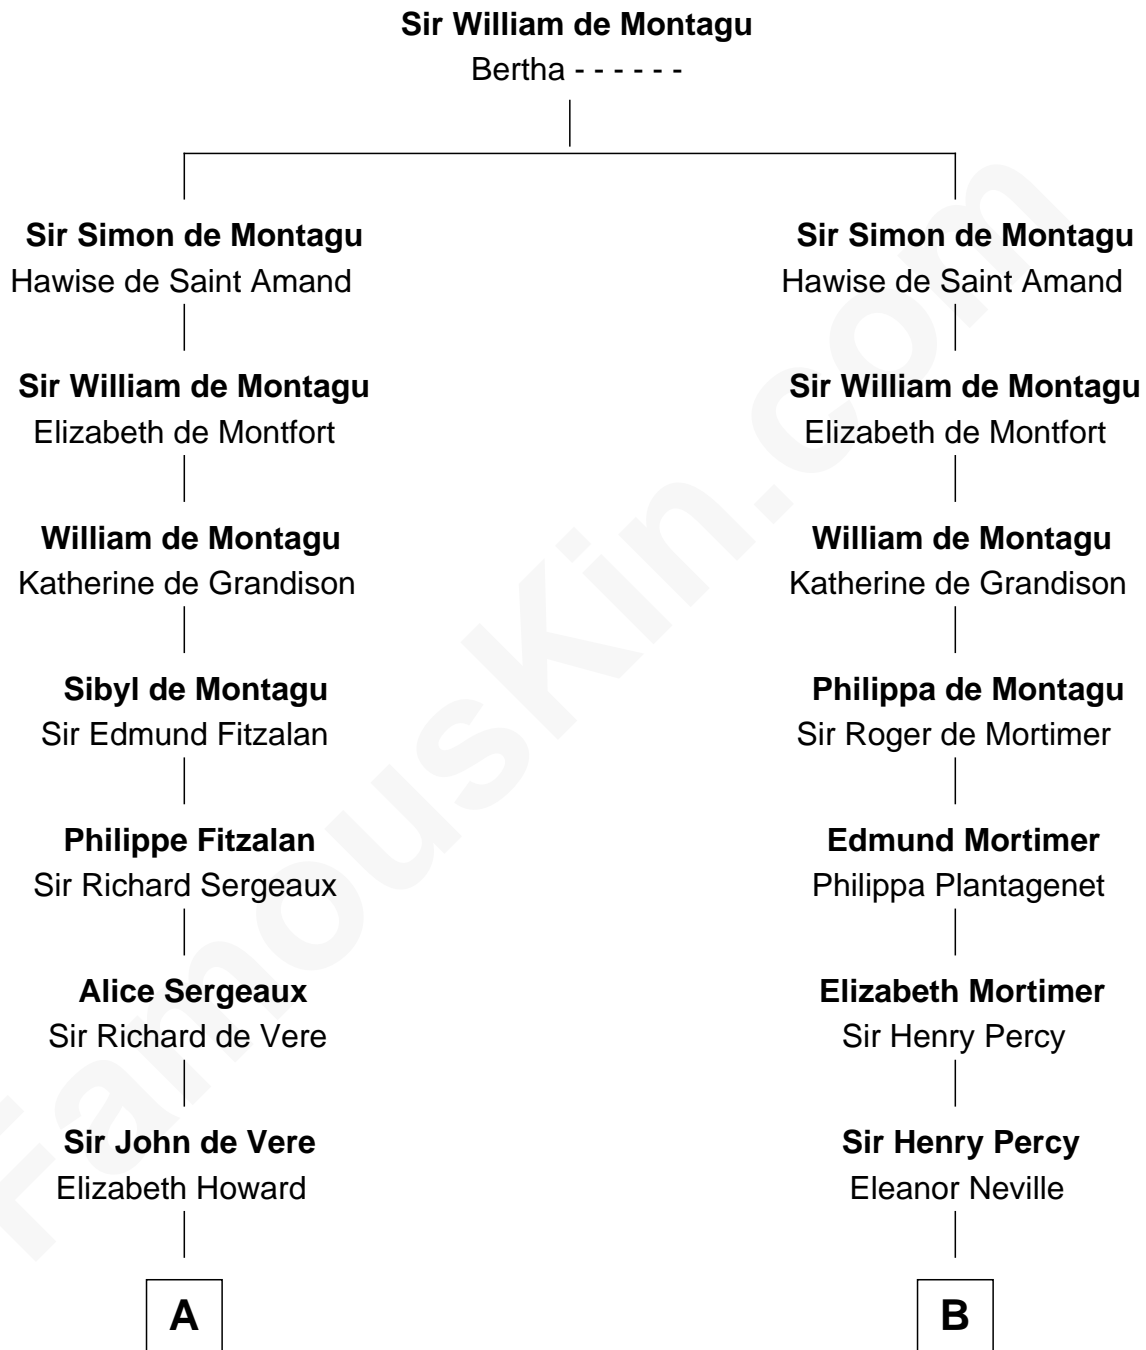

FamousKin.com
Relationship Chart of
James Russell Lowell
American "Fireside" Poet

19th cousin 1 time removed of

Charles Darwin
Theory of Evolution

C

John Lowell
Rebecca Russell

Rev. Charles Lowell
Harriet Brackett Spence

James Russell Lowell
American "Fireside" Poet

D

Penelope Foley
Charles Howard

Mary Howard
Erasmus Darwin

Dr. Robert Waring Darwin
Susanna Wedgwood

Charles Darwin
Theory of Evolution

FamousKin.com