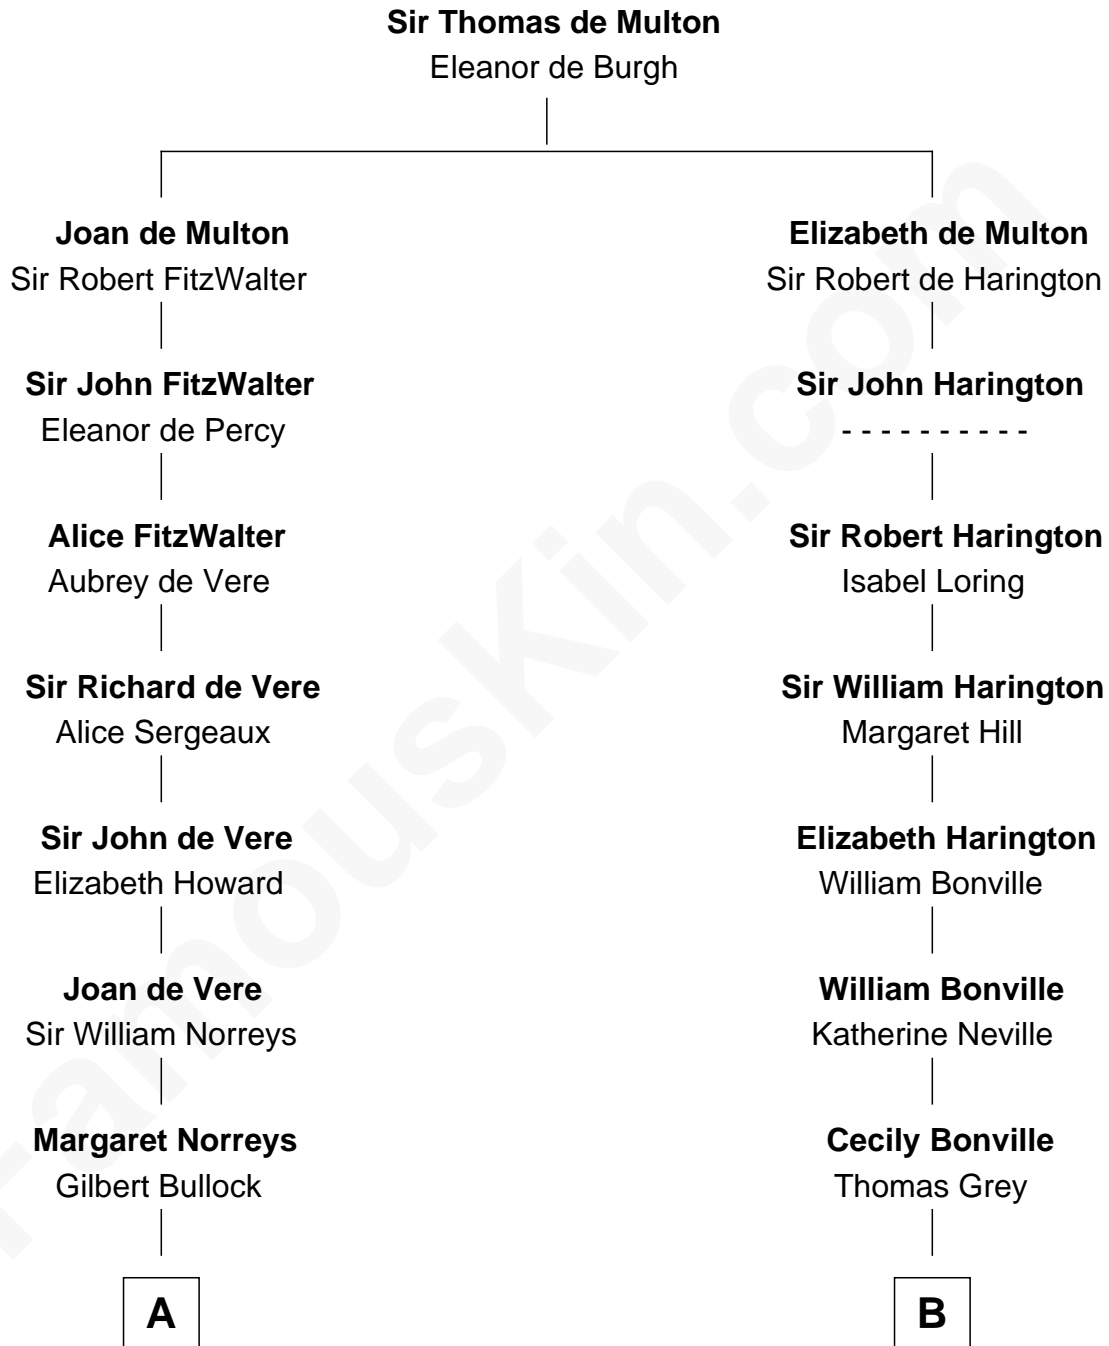

FamousKin.com

Relationship Chart of

James Russell Lowell

American "Fireside" Poet

17th cousin 1 time removed of

Charles Darwin
Theory of Evolution

C

Dr. Robert Waring Darwin

Susanna Wedgwood

Charles Darwin

Theory of Evolution

FamousKin.com