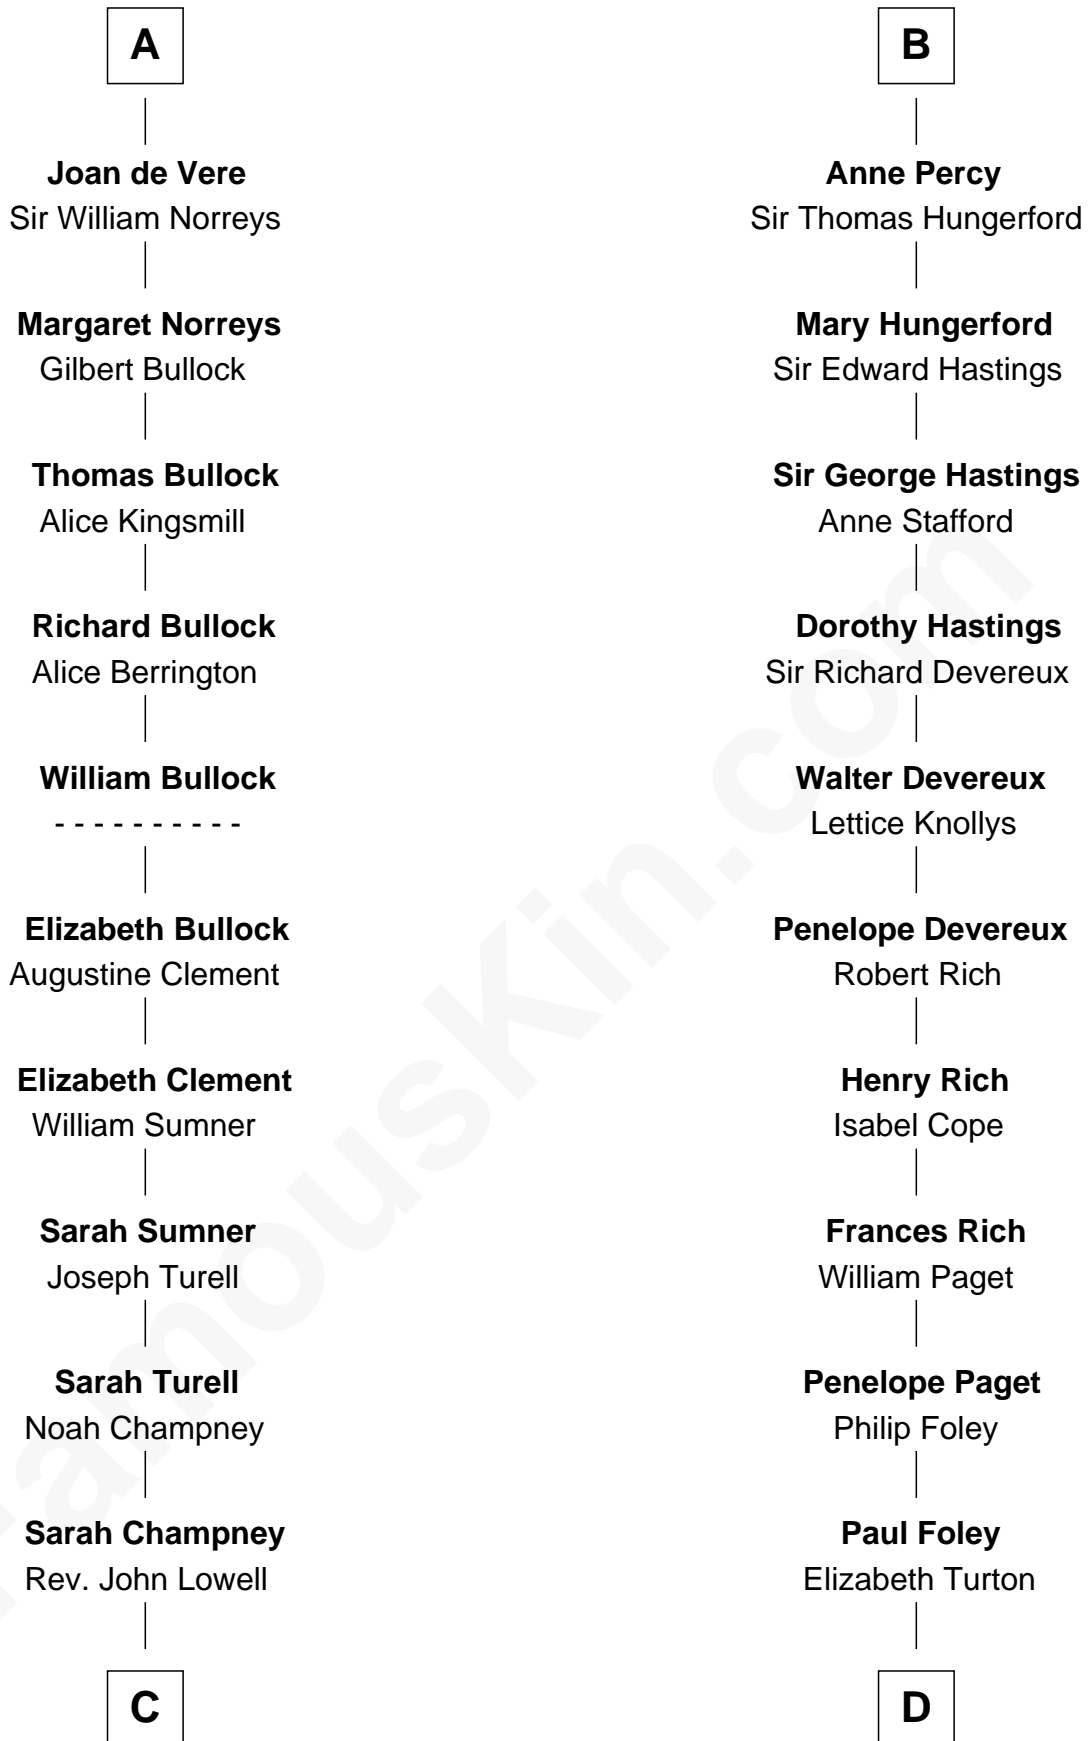

FamousKin.com
Relationship Chart of
James Russell Lowell
American "Fireside" Poet

19th cousin 1 time removed of
Charles Darwin
Theory of Evolution

Amaury de Saint Amand

C

John Lowell
Rebecca Russell

Rev. Charles Lowell
Harriet Brackett Spence

James Russell Lowell
American "Fireside" Poet

D

Penelope Foley
Charles Howard

Mary Howard
Erasmus Darwin

Dr. Robert Waring Darwin
Susanna Wedgwood

Charles Darwin
Theory of Evolution

FamousKin.com