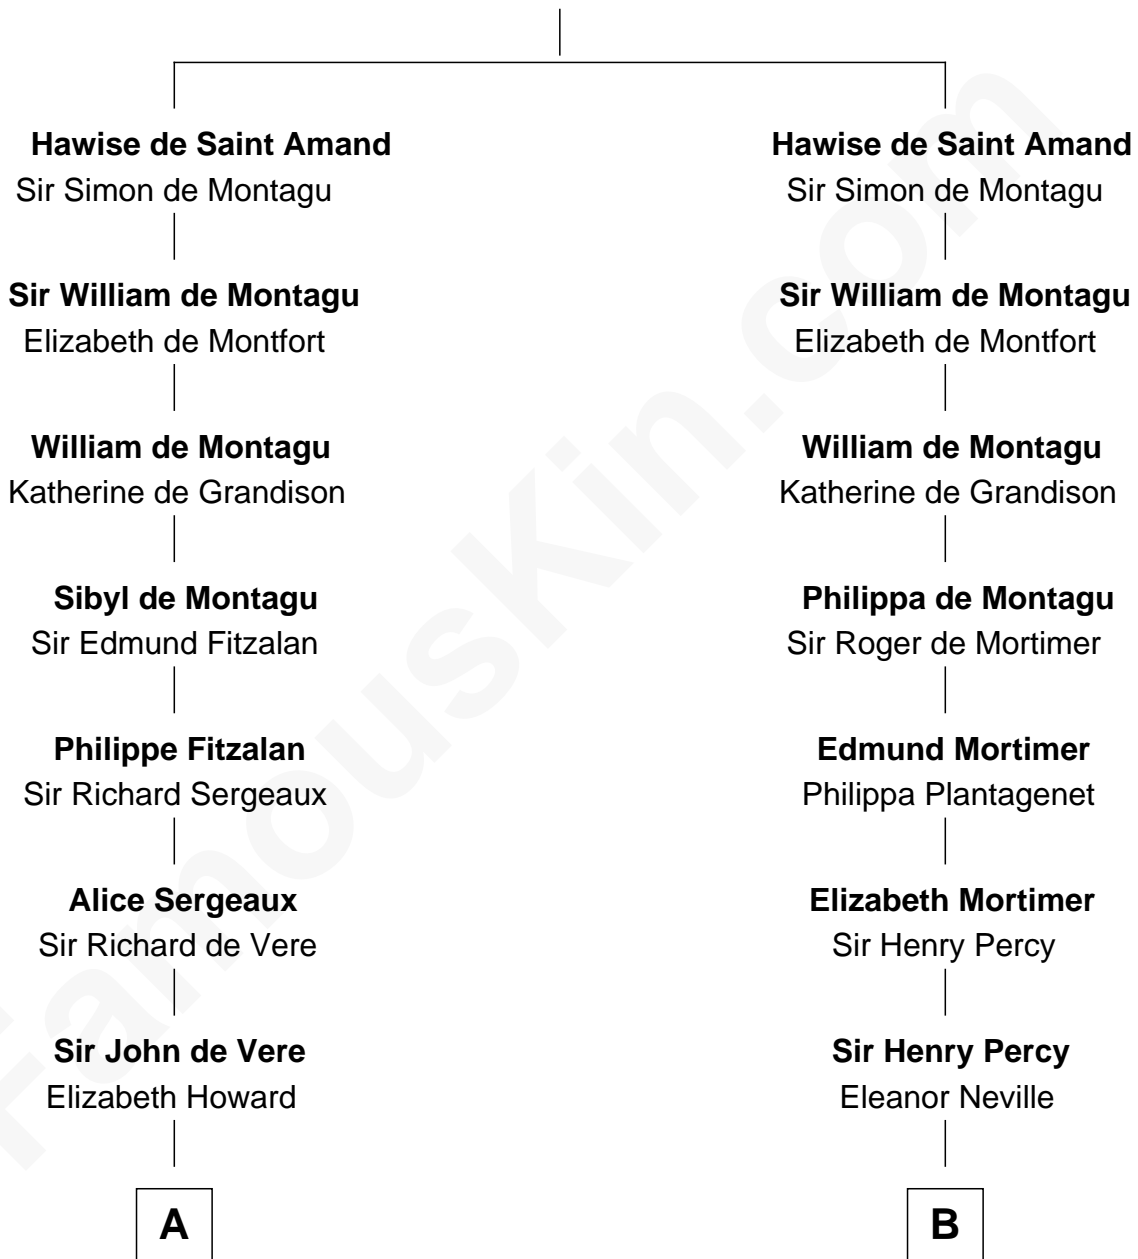

FamousKin.com
Relationship Chart of
James Russell Lowell
American "Fireside" Poet

19th cousin 1 time removed of
Charles Darwin
Theory of Evolution

Amaury de Saint Amand

C

John Lowell
Rebecca Russell

Rev. Charles Lowell
Harriet Brackett Spence

James Russell Lowell
American "Fireside" Poet

D

Penelope Foley
Charles Howard

Mary Howard
Erasmus Darwin

Dr. Robert Waring Darwin
Susanna Wedgwood

Charles Darwin
Theory of Evolution

FamousKin.com