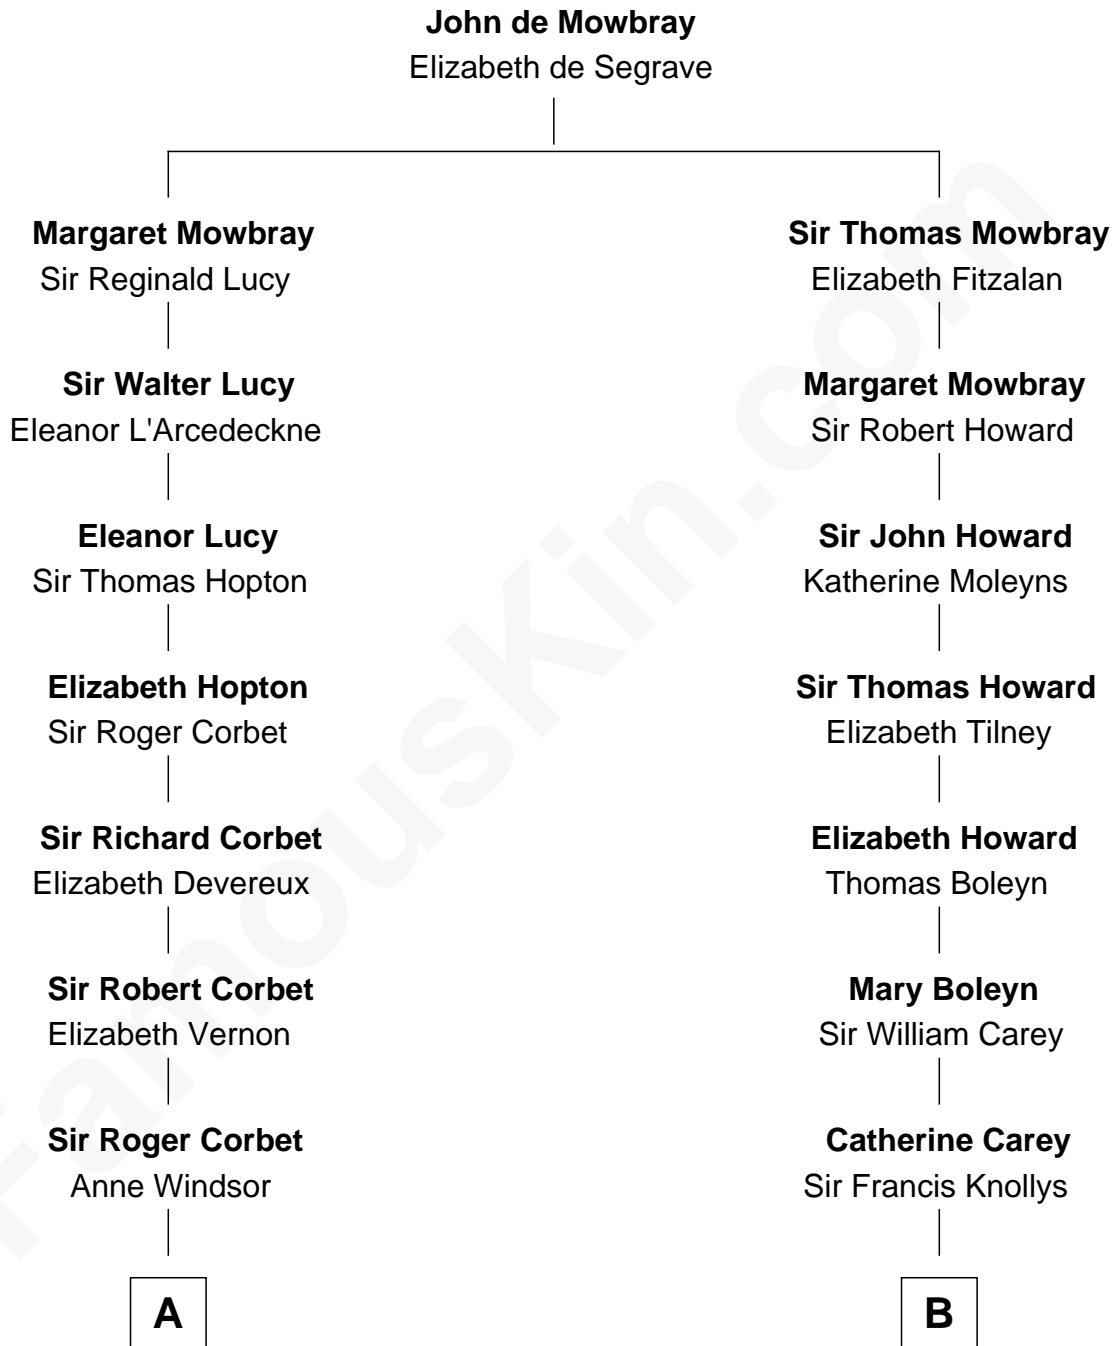

FamousKin.com
Relationship Chart of
James Russell Lowell
American "Fireside" Poet

15th cousin 1 time removed of

Charles Darwin
Theory of Evolution

A

Margaret Corbet
Sir Francis Palmes

Sir Francis Palmes
Mary Hadnall