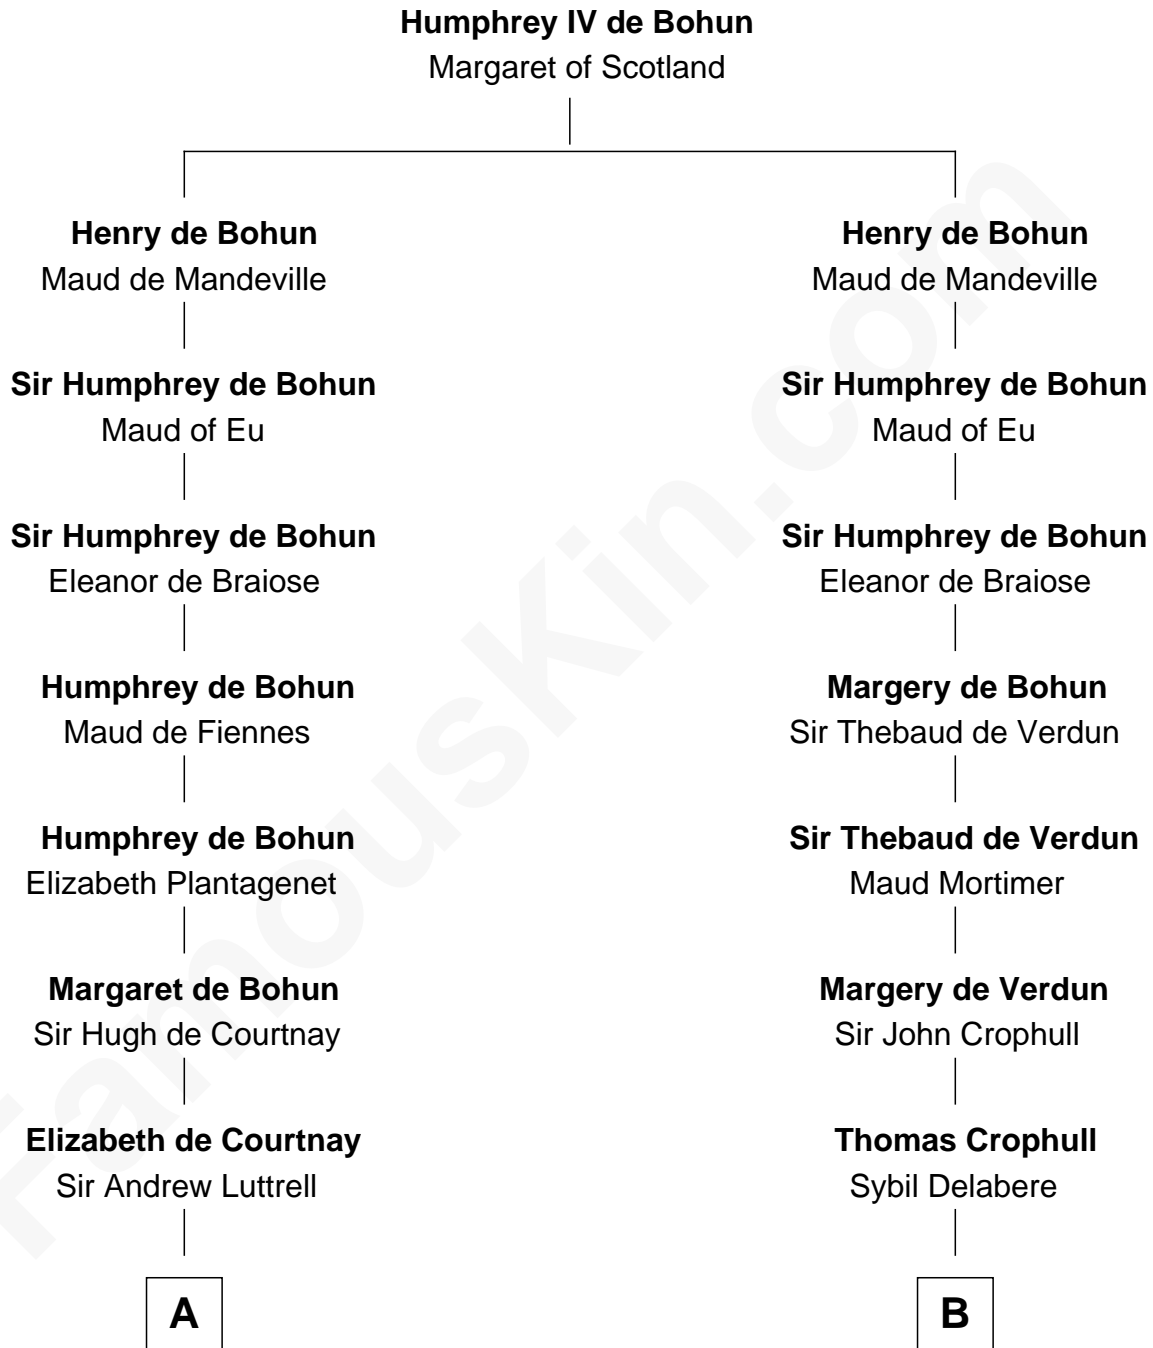

FamousKin.com
Relationship Chart of
James Russell Lowell
American "Fireside" Poet

11th cousin 10 times removed of
Catherine Parr
6th Wife of King Henry VIII

C

Ebenezer Lowell

Elizabeth Shailer

Rev. John Lowell