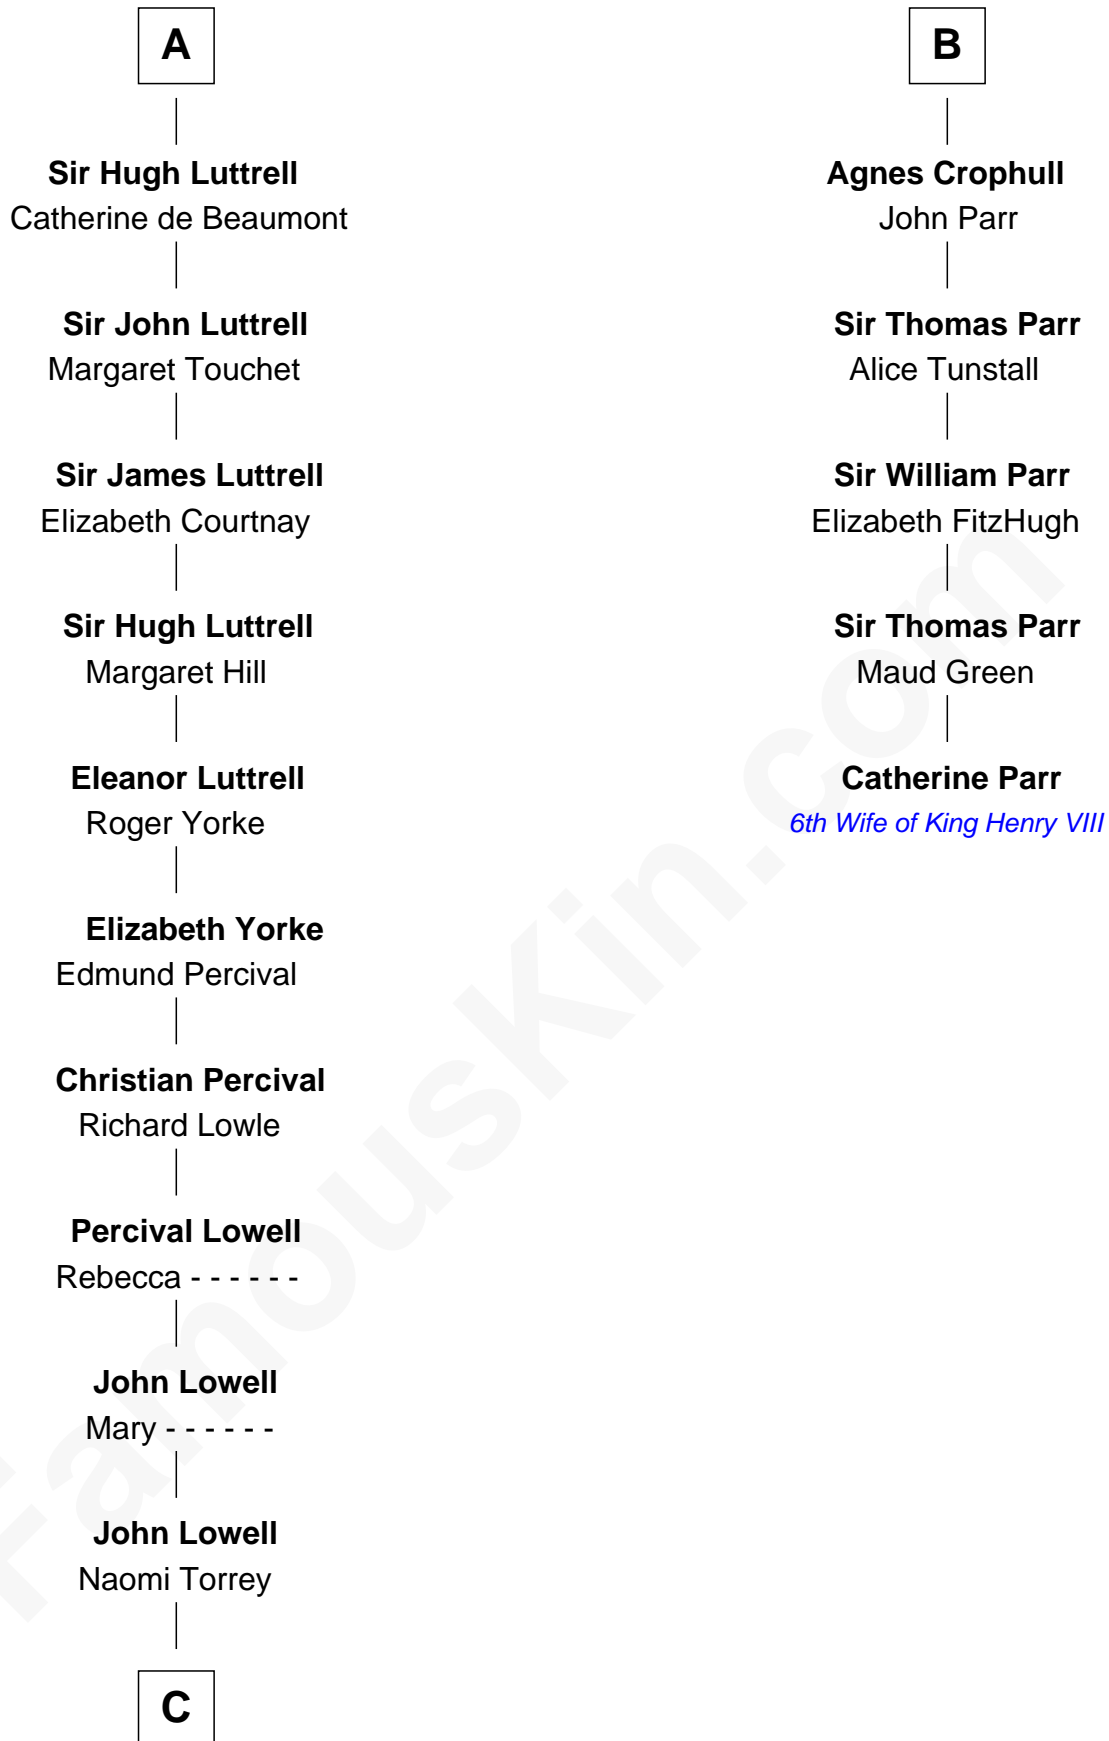

FamousKin.com
Relationship Chart of
James Russell Lowell
American "Fireside" Poet

11th cousin 10 times removed of
Catherine Parr
6th Wife of King Henry VIII

C

Ebenezer Lowell

Elizabeth Shailer

Rev. John Lowell