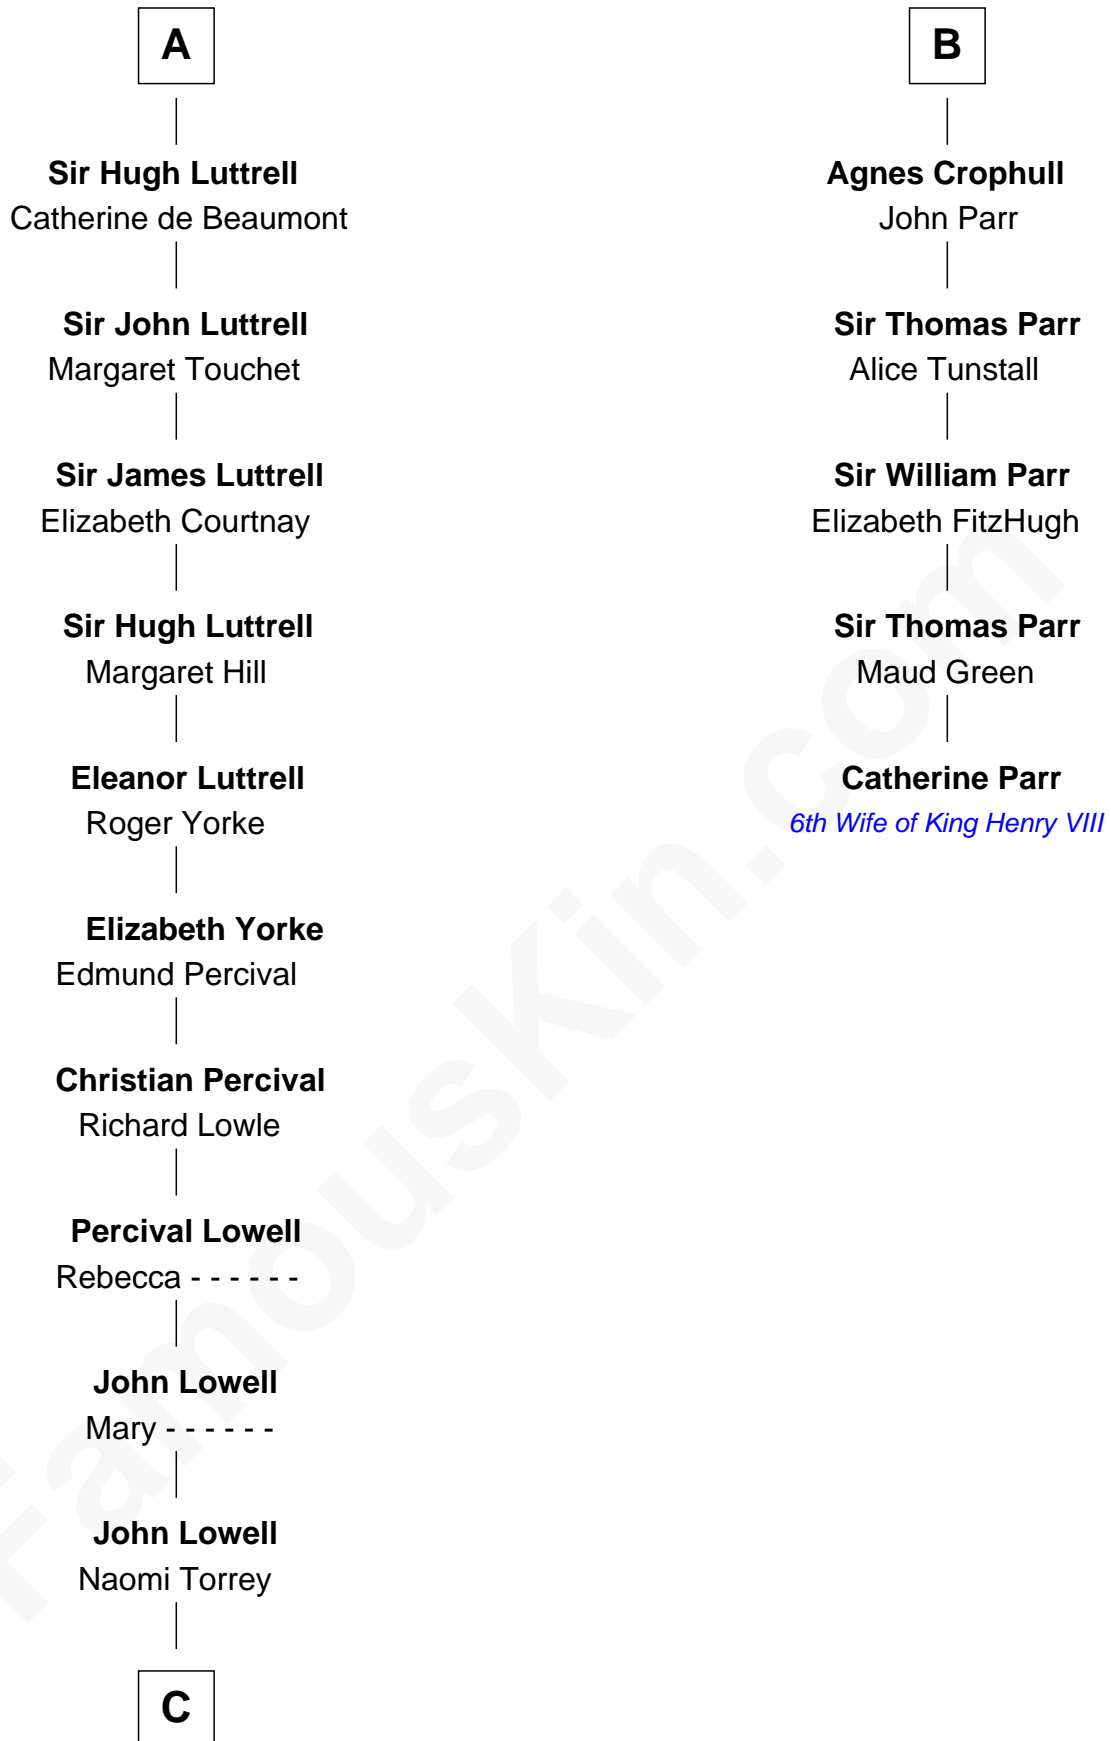

FamousKin.com
Relationship Chart of
James Russell Lowell
American "Fireside" Poet

11th cousin 10 times removed of
Catherine Parr
6th Wife of King Henry VIII

C

—
Ebenezer Lowell

Elizabeth Shailer

—
Rev. John Lowell