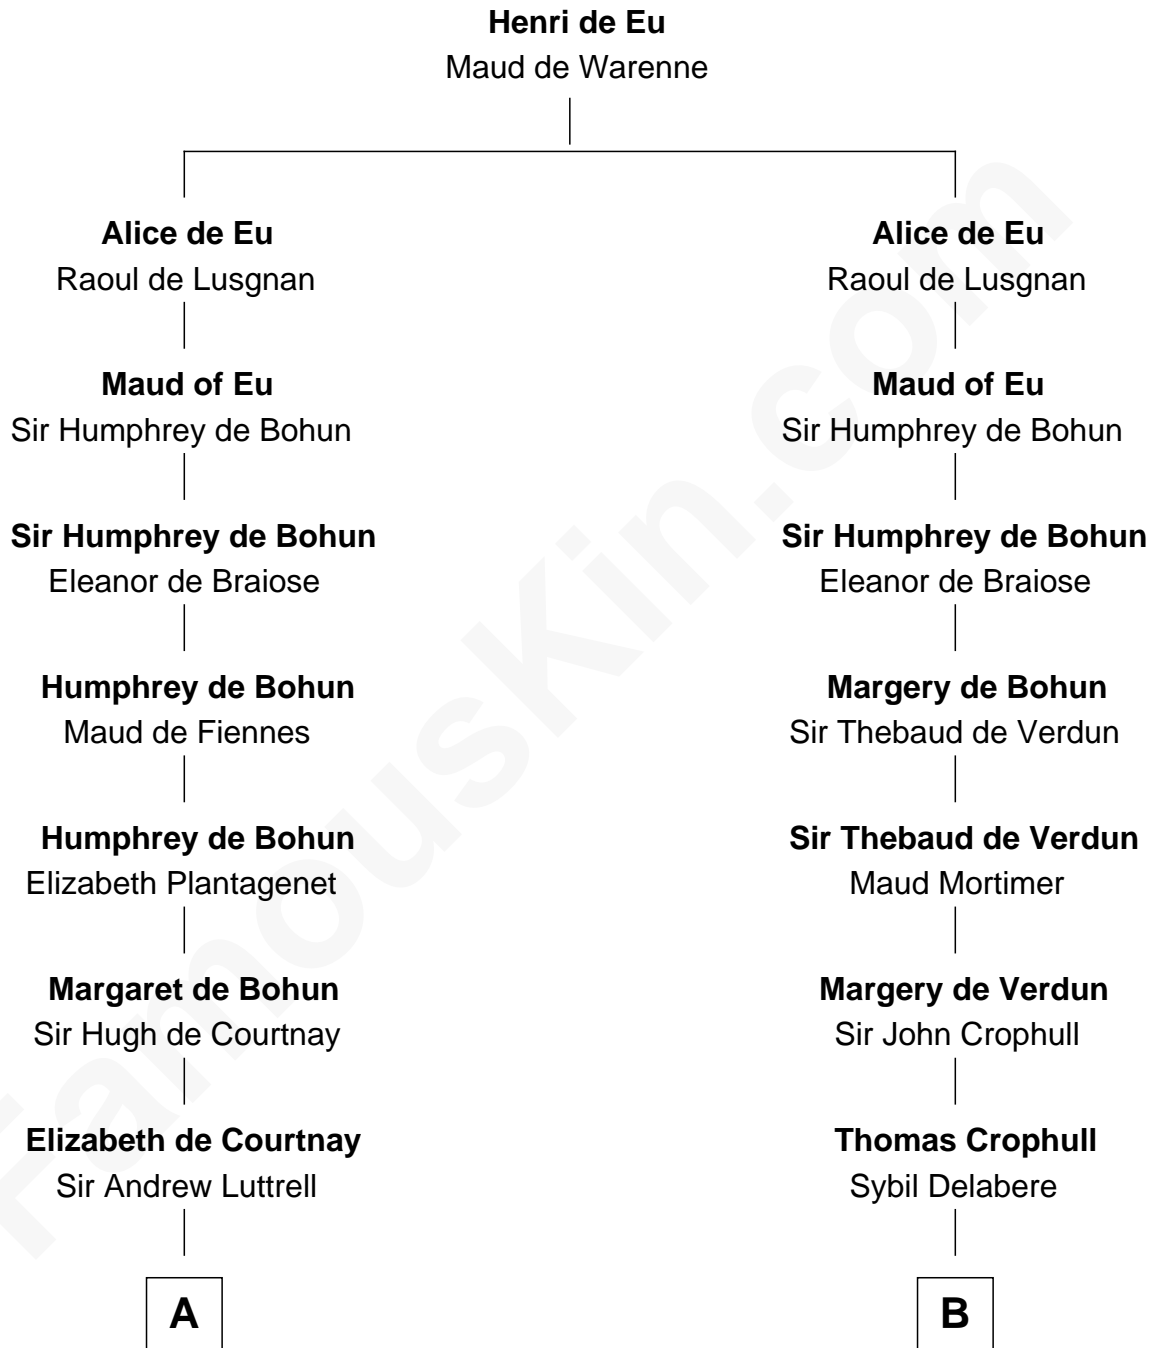

FamousKin.com
Relationship Chart of
James Russell Lowell
American "Fireside" Poet

11th cousin 10 times removed of
Catherine Parr
6th Wife of King Henry VIII

C

—
Ebenezer Lowell

Elizabeth Shailer

—
Rev. John Lowell