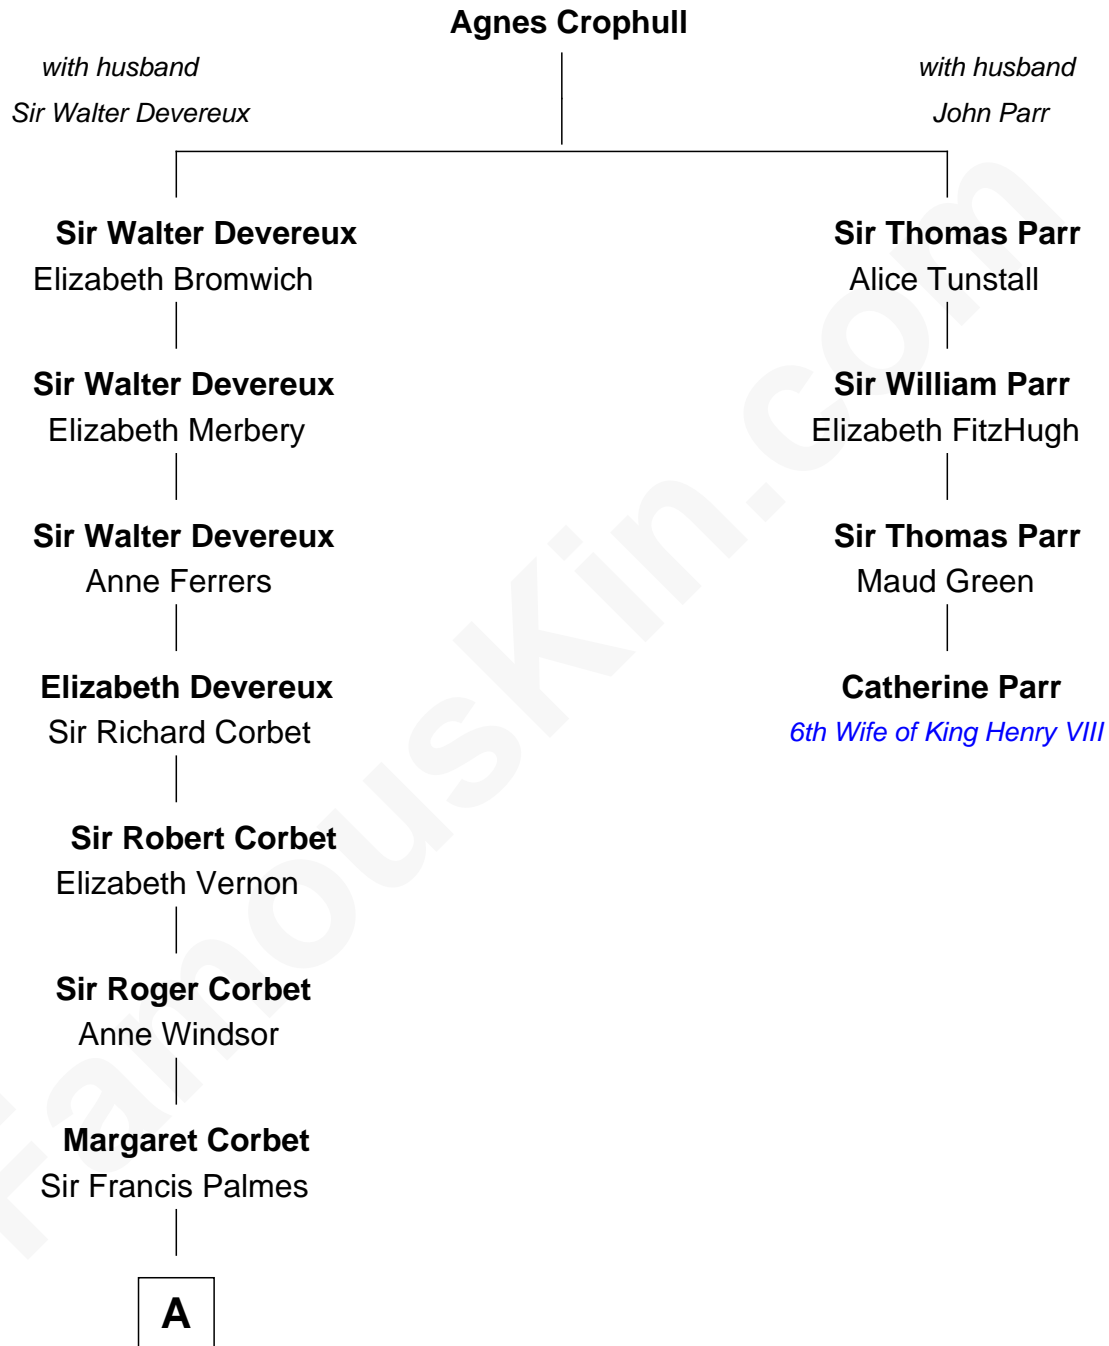

## Relationship Chart of

### James Russell Lowell

American "Fireside" Poet

3rd cousin 12 times removed of

**Catherine Parr**  
6th Wife of King Henry VIII

**A**

—  
**Sir Francis Palmes**

Mary Hadnall

—  
**Andrew Palmes**