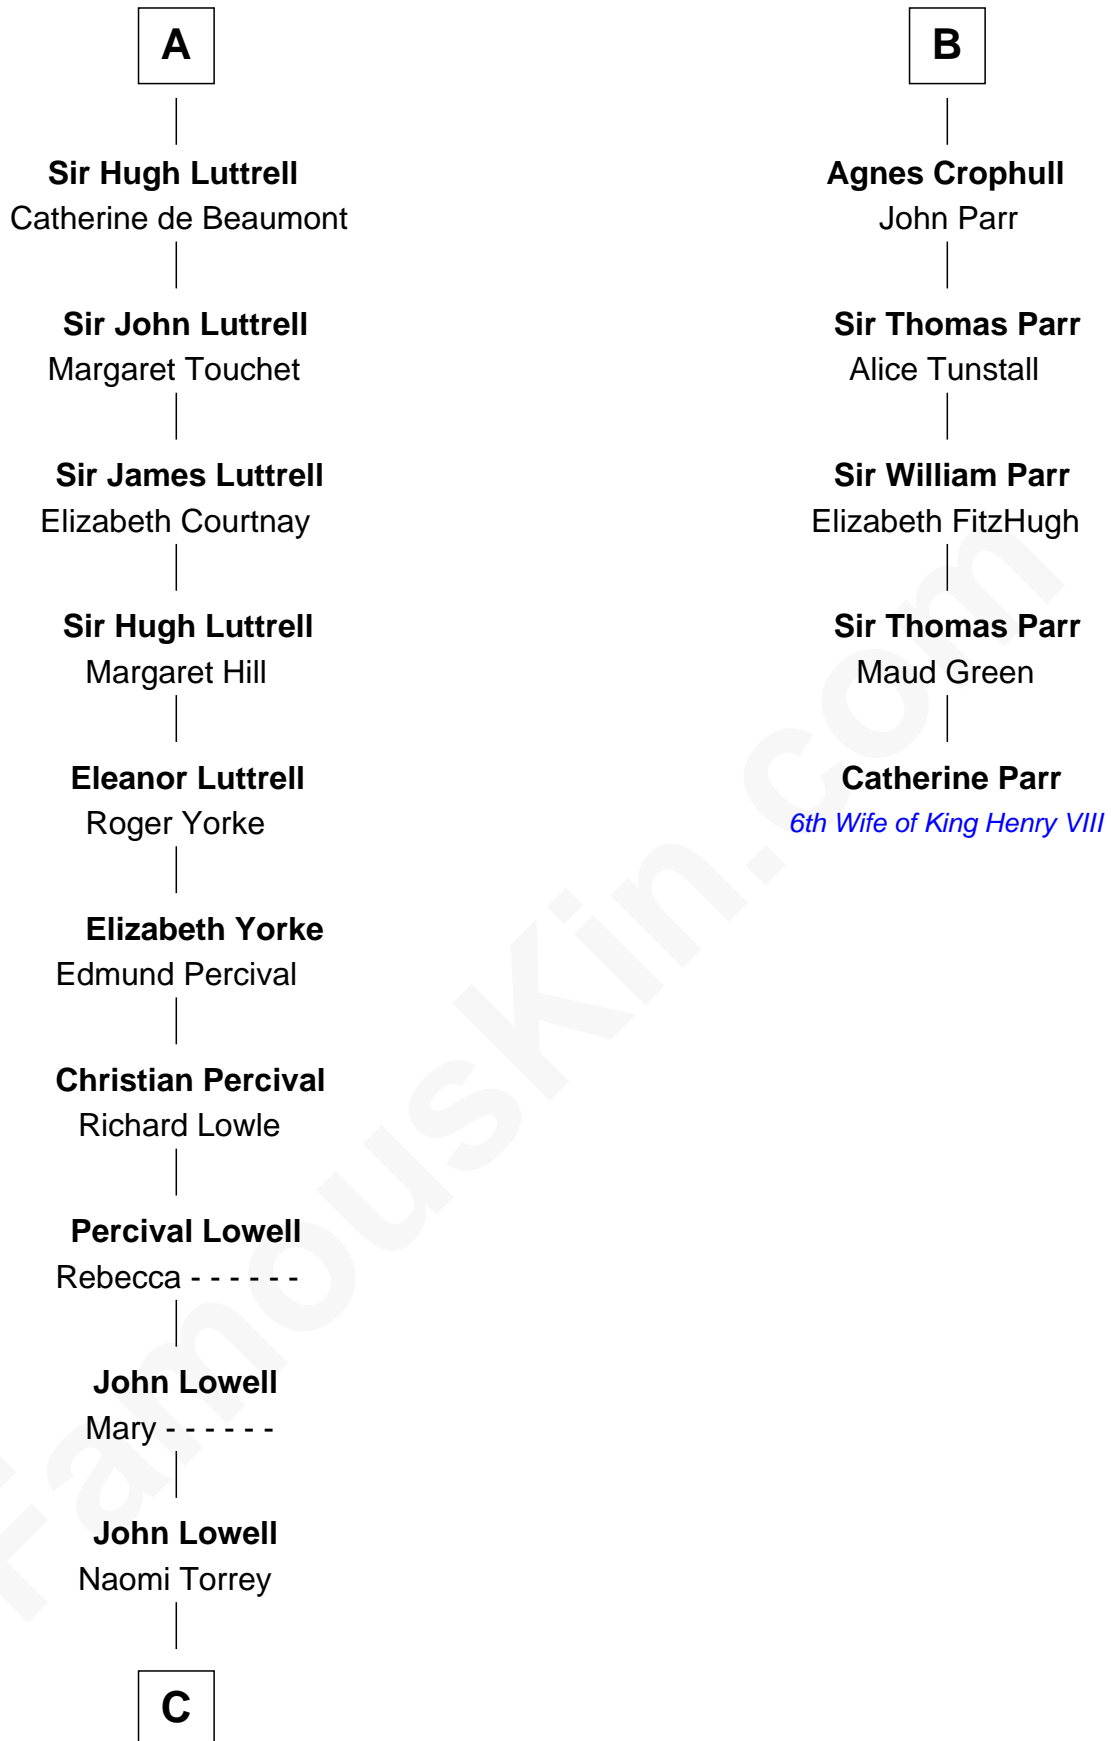

FamousKin.com
Relationship Chart of
James Russell Lowell
American "Fireside" Poet

11th cousin 10 times removed of
Catherine Parr
6th Wife of King Henry VIII

C

Ebenezer Lowell

Elizabeth Shailer

Rev. John Lowell