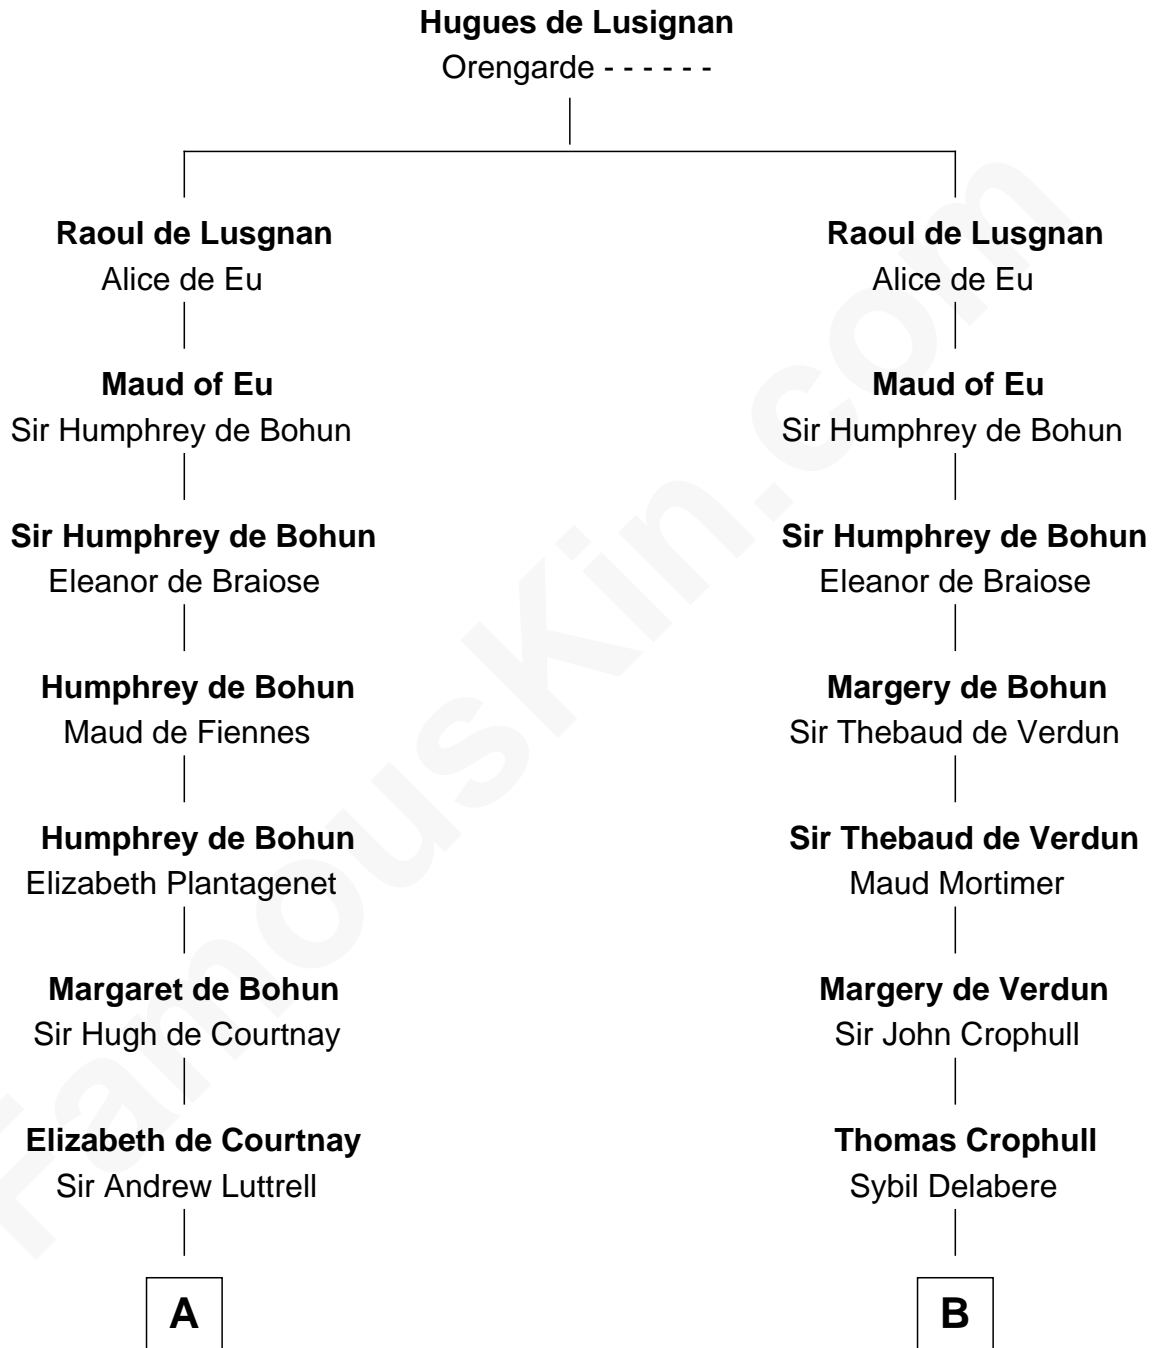

FamousKin.com
Relationship Chart of
James Russell Lowell
American "Fireside" Poet

11th cousin 10 times removed of
Catherine Parr
6th Wife of King Henry VIII

C

Ebenezer Lowell

Elizabeth Shailer

Rev. John Lowell