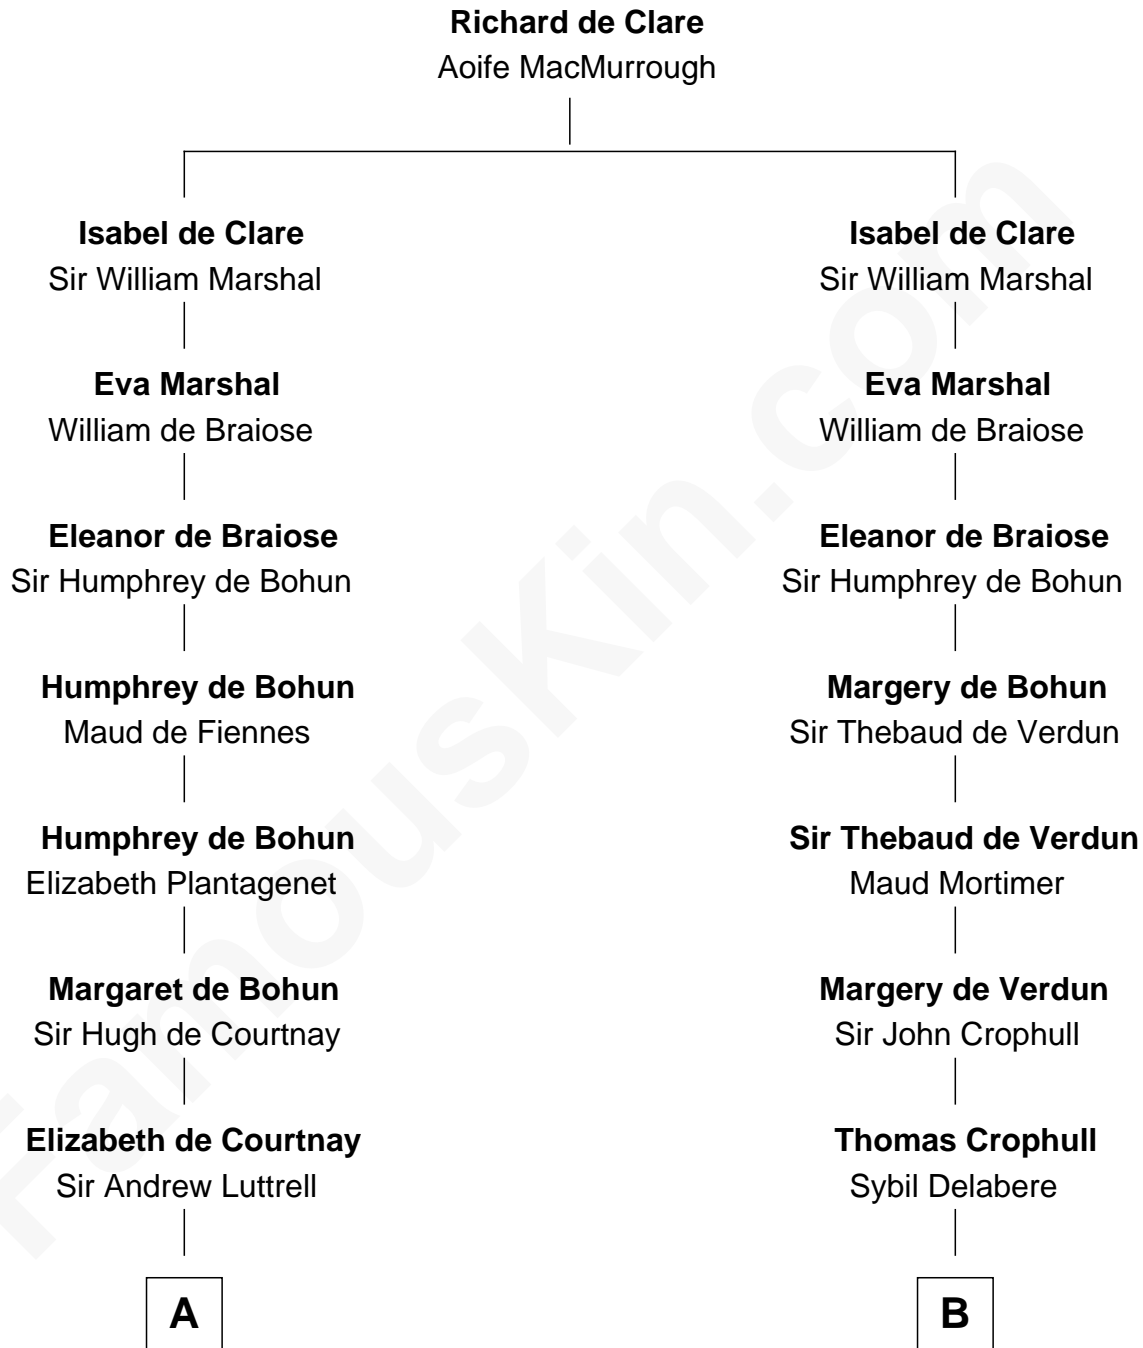

**FamousKin.com**  
**Relationship Chart of**  
**James Russell Lowell**  
*American "Fireside" Poet*

**11th cousin 10 times removed of**  
**Catherine Parr**  
*6th Wife of King Henry VIII*

**C**

—  
**Ebenezer Lowell**

Elizabeth Shailer

—  
**Rev. John Lowell**

Sarah Champney

—  
**John Lowell**

Rebecca Russell

—  
**Rev. Charles Lowell**

Harriet Brackett Spence

—  
**James Russell Lowell**

*American "Fireside" Poet*

FamousKin.com