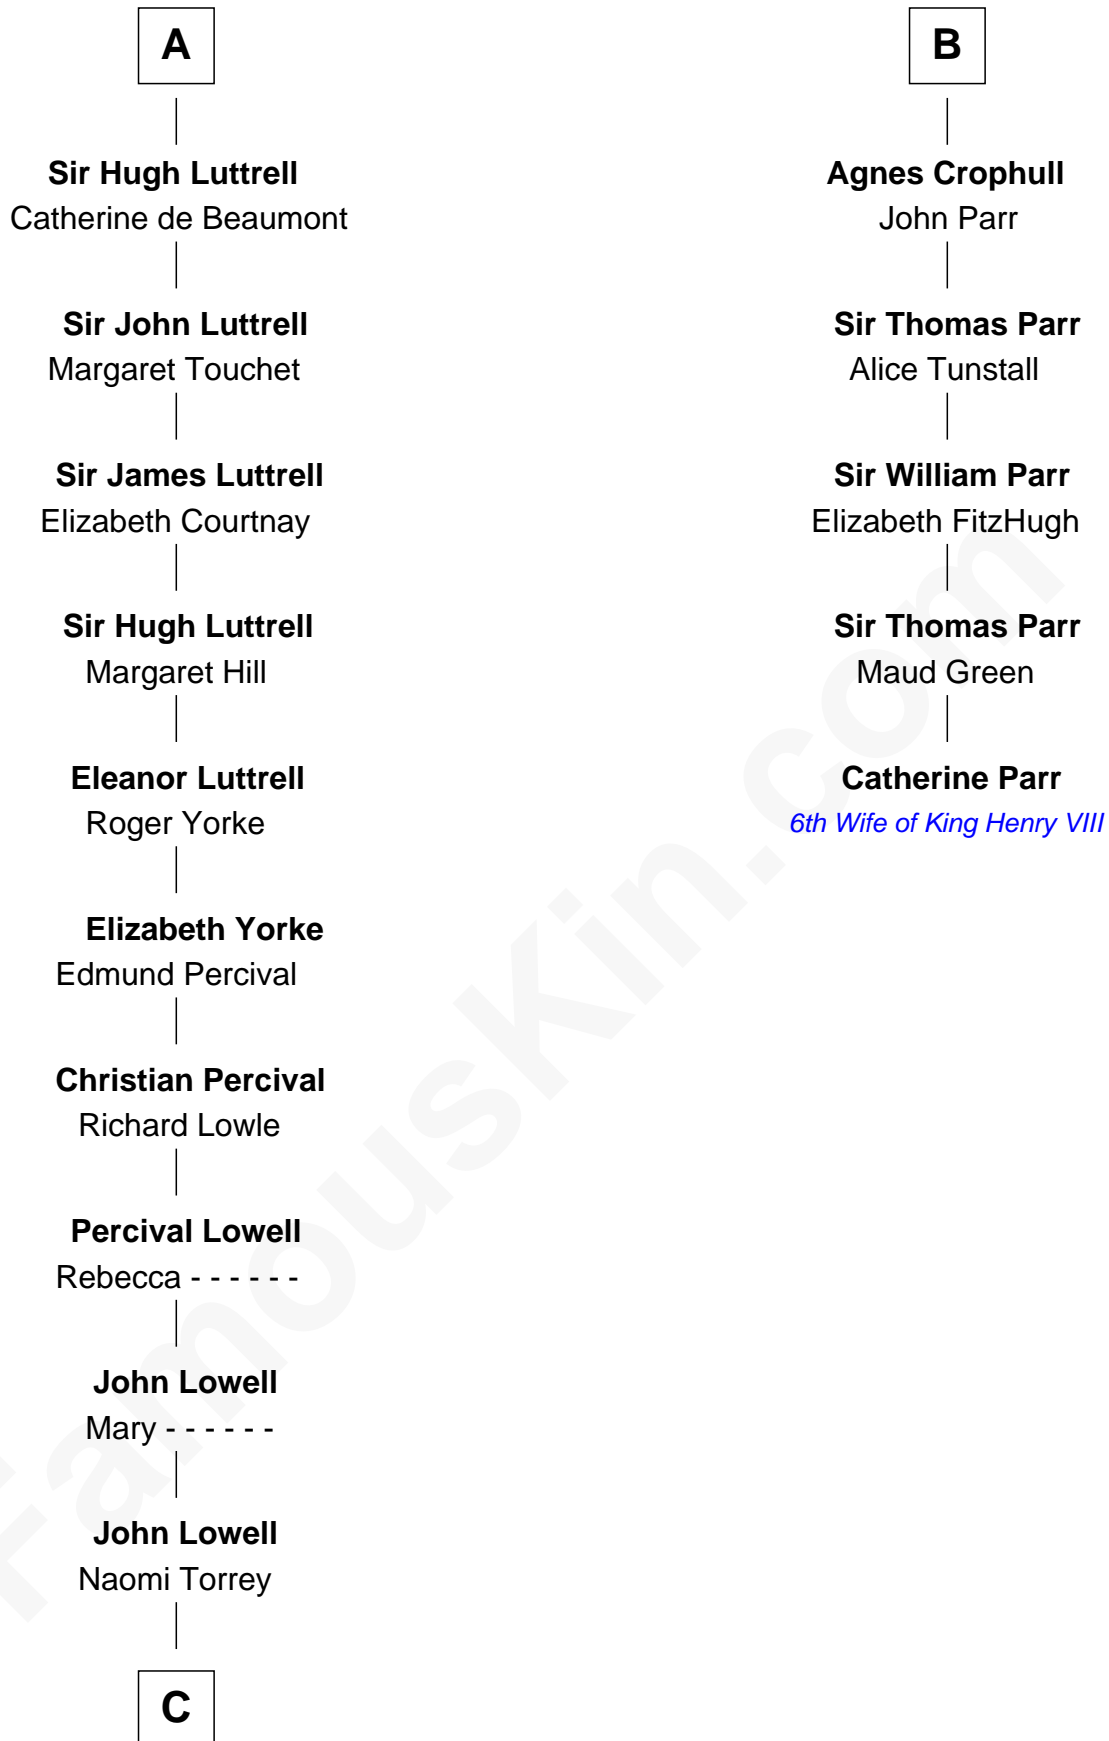

**FamousKin.com**  
**Relationship Chart of**  
**James Russell Lowell**  
*American "Fireside" Poet*

**11th cousin 10 times removed of**  
**Catherine Parr**  
*6th Wife of King Henry VIII*

**C**

—  
**Ebenezer Lowell**