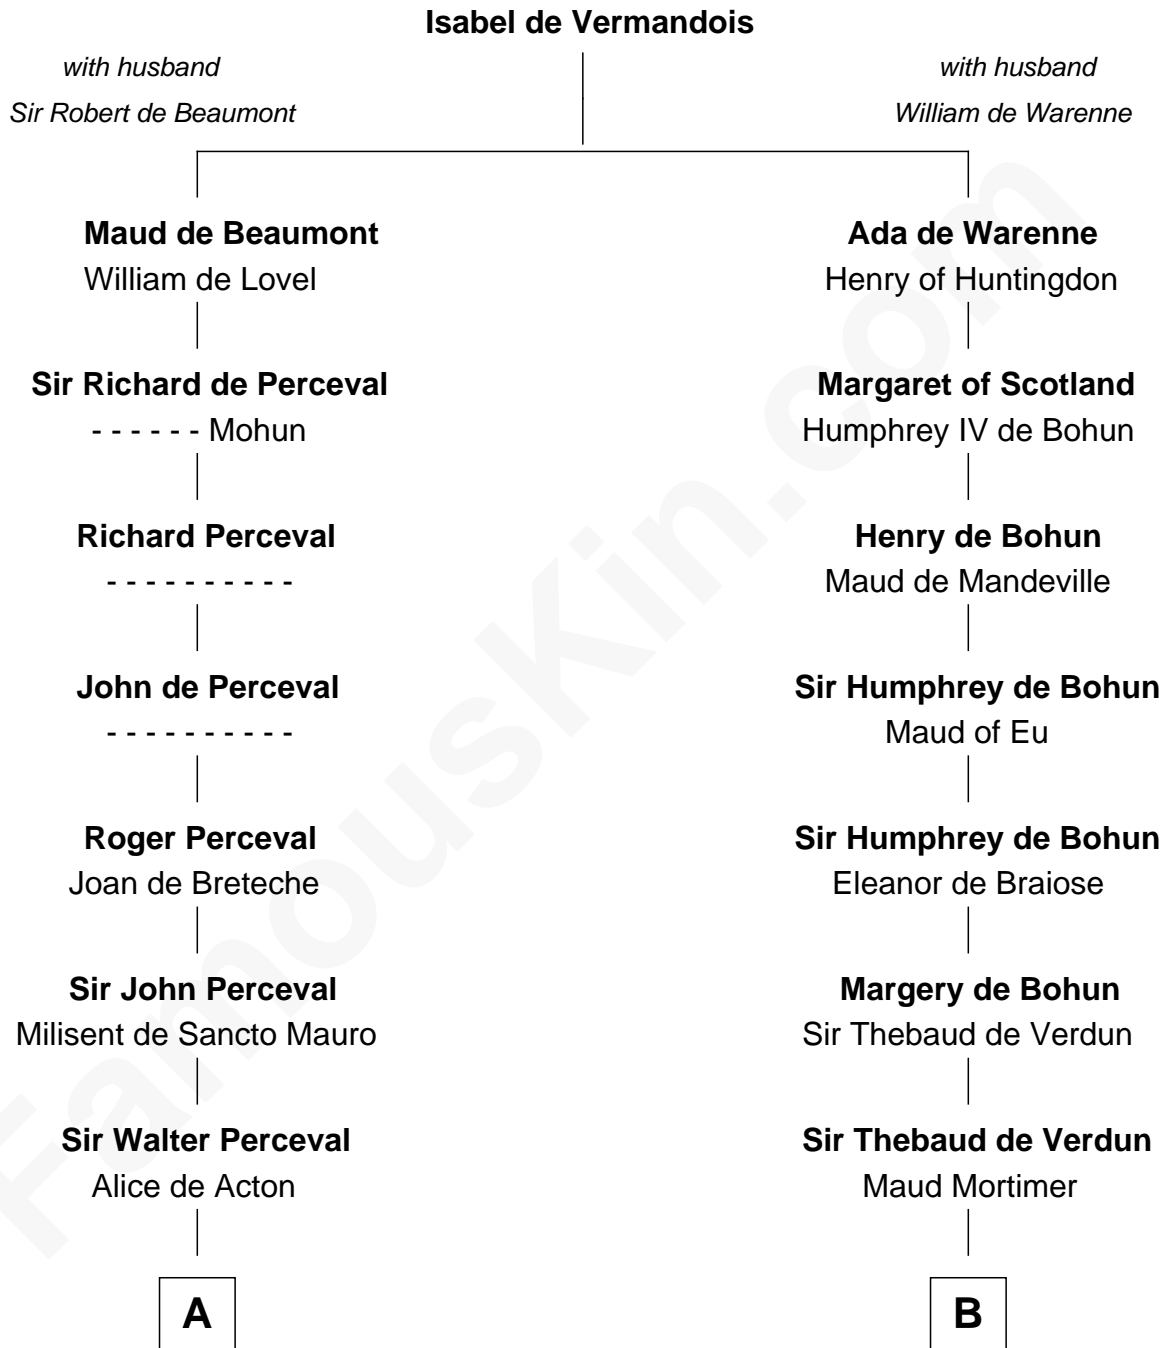

FamousKin.com
Relationship Chart of
James Russell Lowell
American "Fireside" Poet

13th cousin 8 times removed of

Catherine Parr
6th Wife of King Henry VIII

C

Ebenezer Lowell

Elizabeth Shailer

Rev. John Lowell