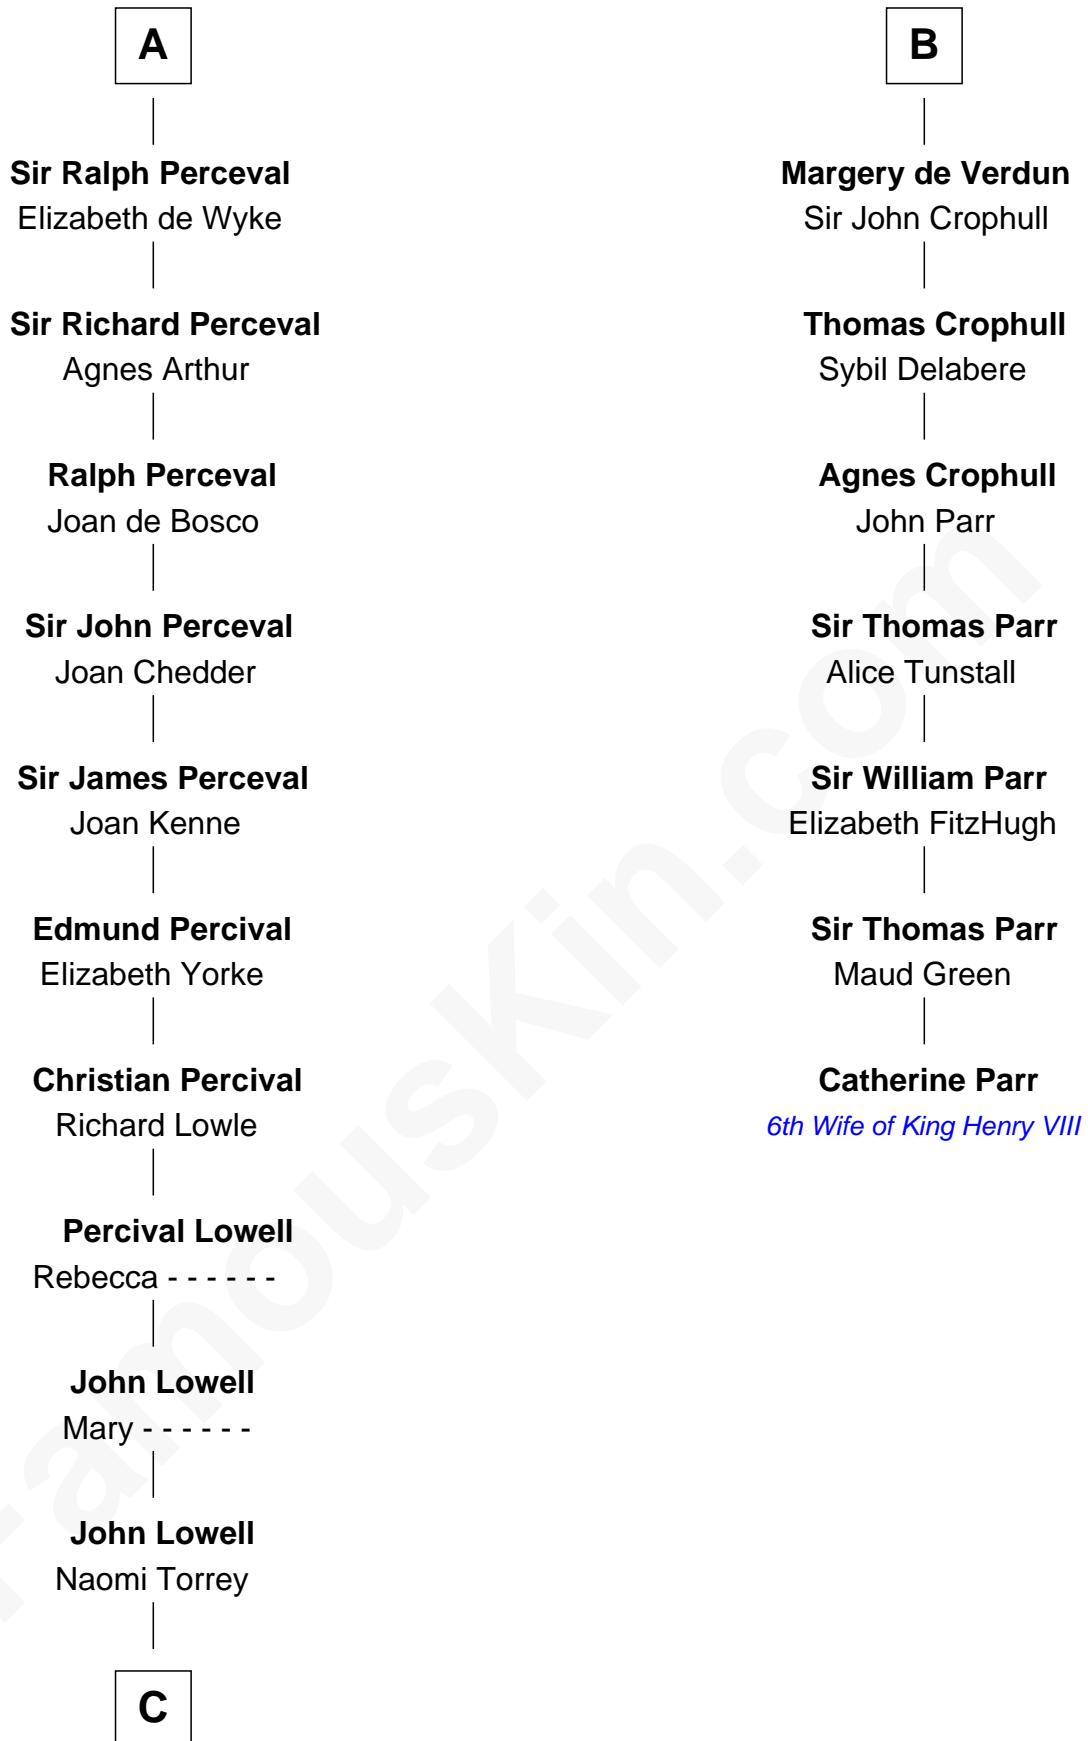

FamousKin.com
Relationship Chart of
James Russell Lowell
American "Fireside" Poet

13th cousin 8 times removed of

Catherine Parr
6th Wife of King Henry VIII

C

Ebenezer Lowell

Elizabeth Shailer

Rev. John Lowell