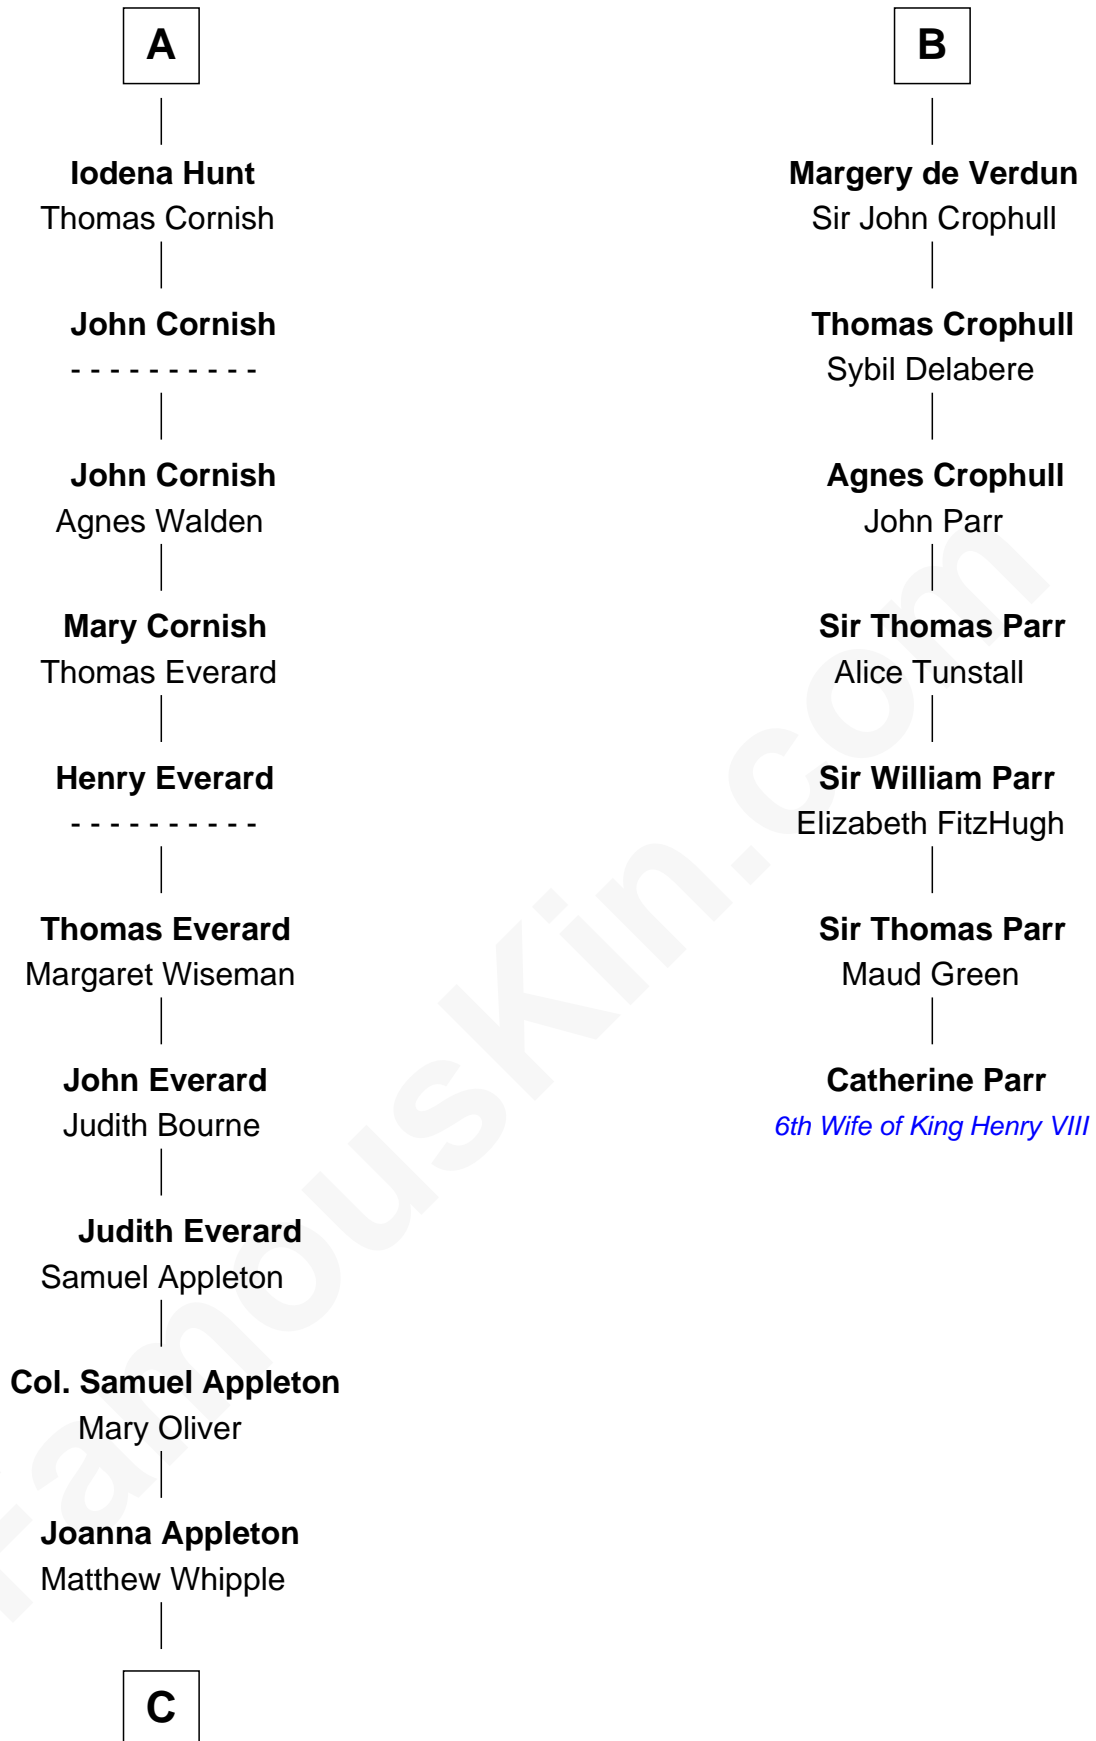

FamousKin.com
Relationship Chart of
James Russell Lowell
American "Fireside" Poet

13th cousin 8 times removed of

Catherine Parr
6th Wife of King Henry VIII

C

William Whipple

Mary Cutts

Mary Whipple

Robert Traill