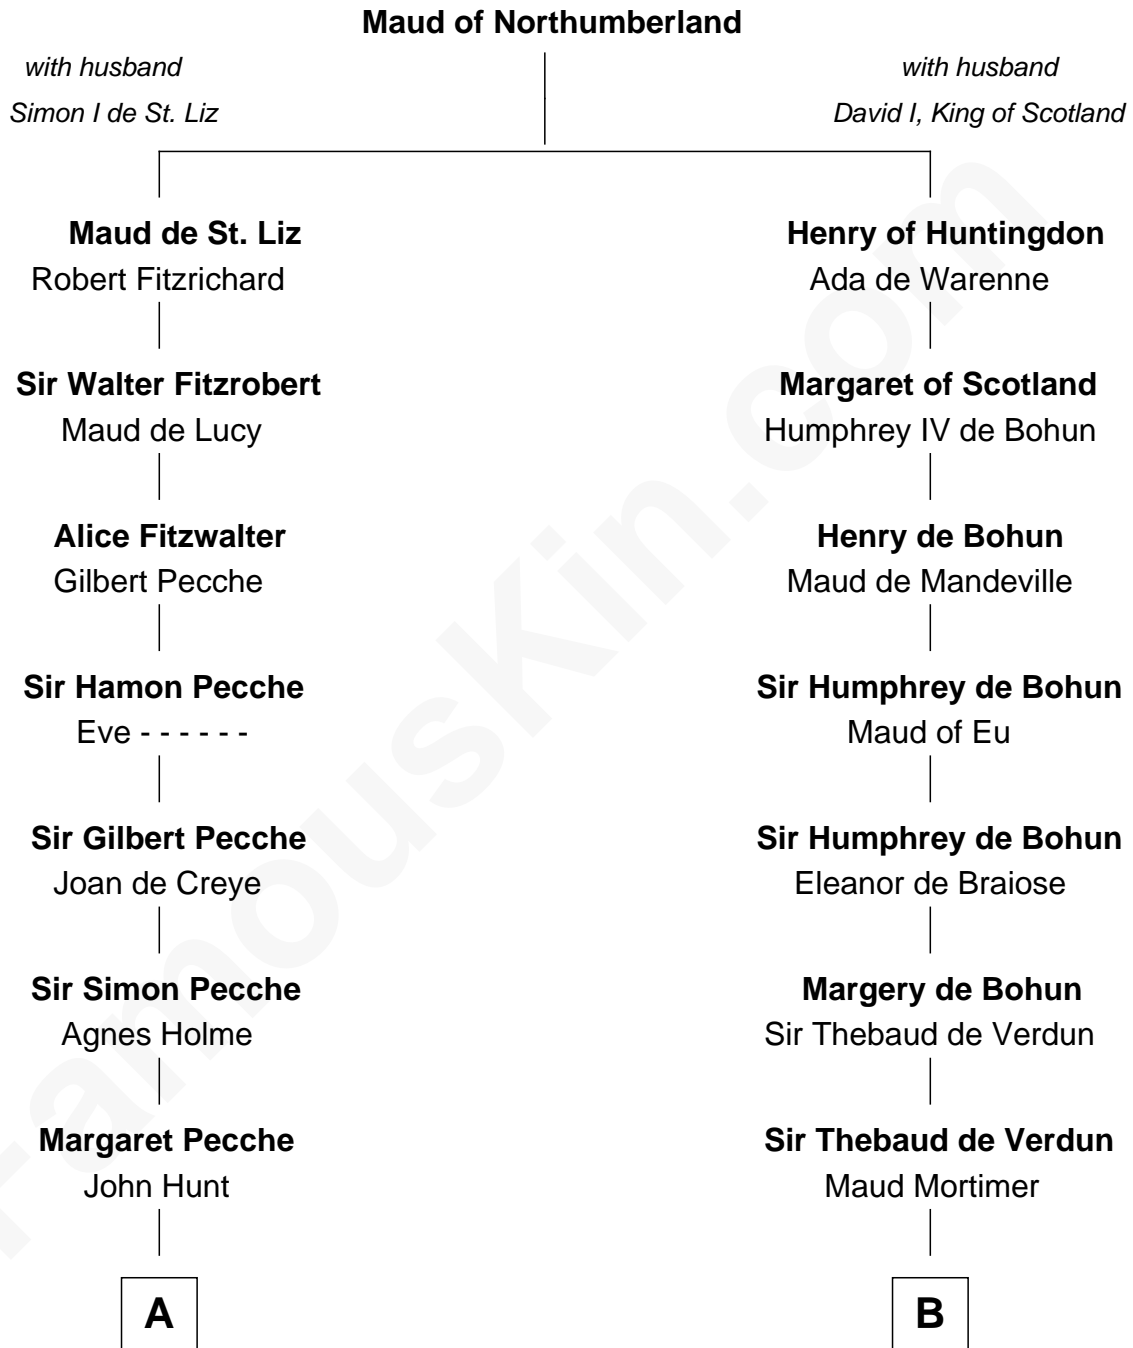

FamousKin.com
Relationship Chart of
James Russell Lowell
American "Fireside" Poet

13th cousin 8 times removed of

Catherine Parr
6th Wife of King Henry VIII

C

William Whipple

Mary Cutts

Mary Whipple

Robert Traill